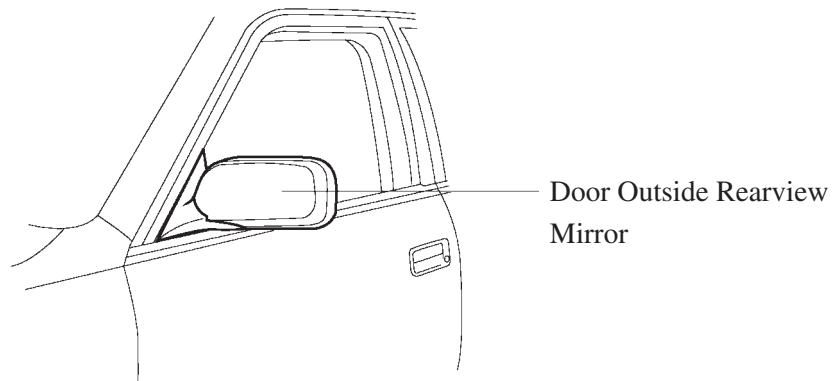

MO

162MO10

TIRES & DISC WHEELS

- ❶ Tires of 225/60R16 in size are provided on all models as standard equipment.
- ❷ Aluminum wheels of 16 x 7JJ in size and center ornaments of the same color as the outer panel are provided on all models as standard equipment.