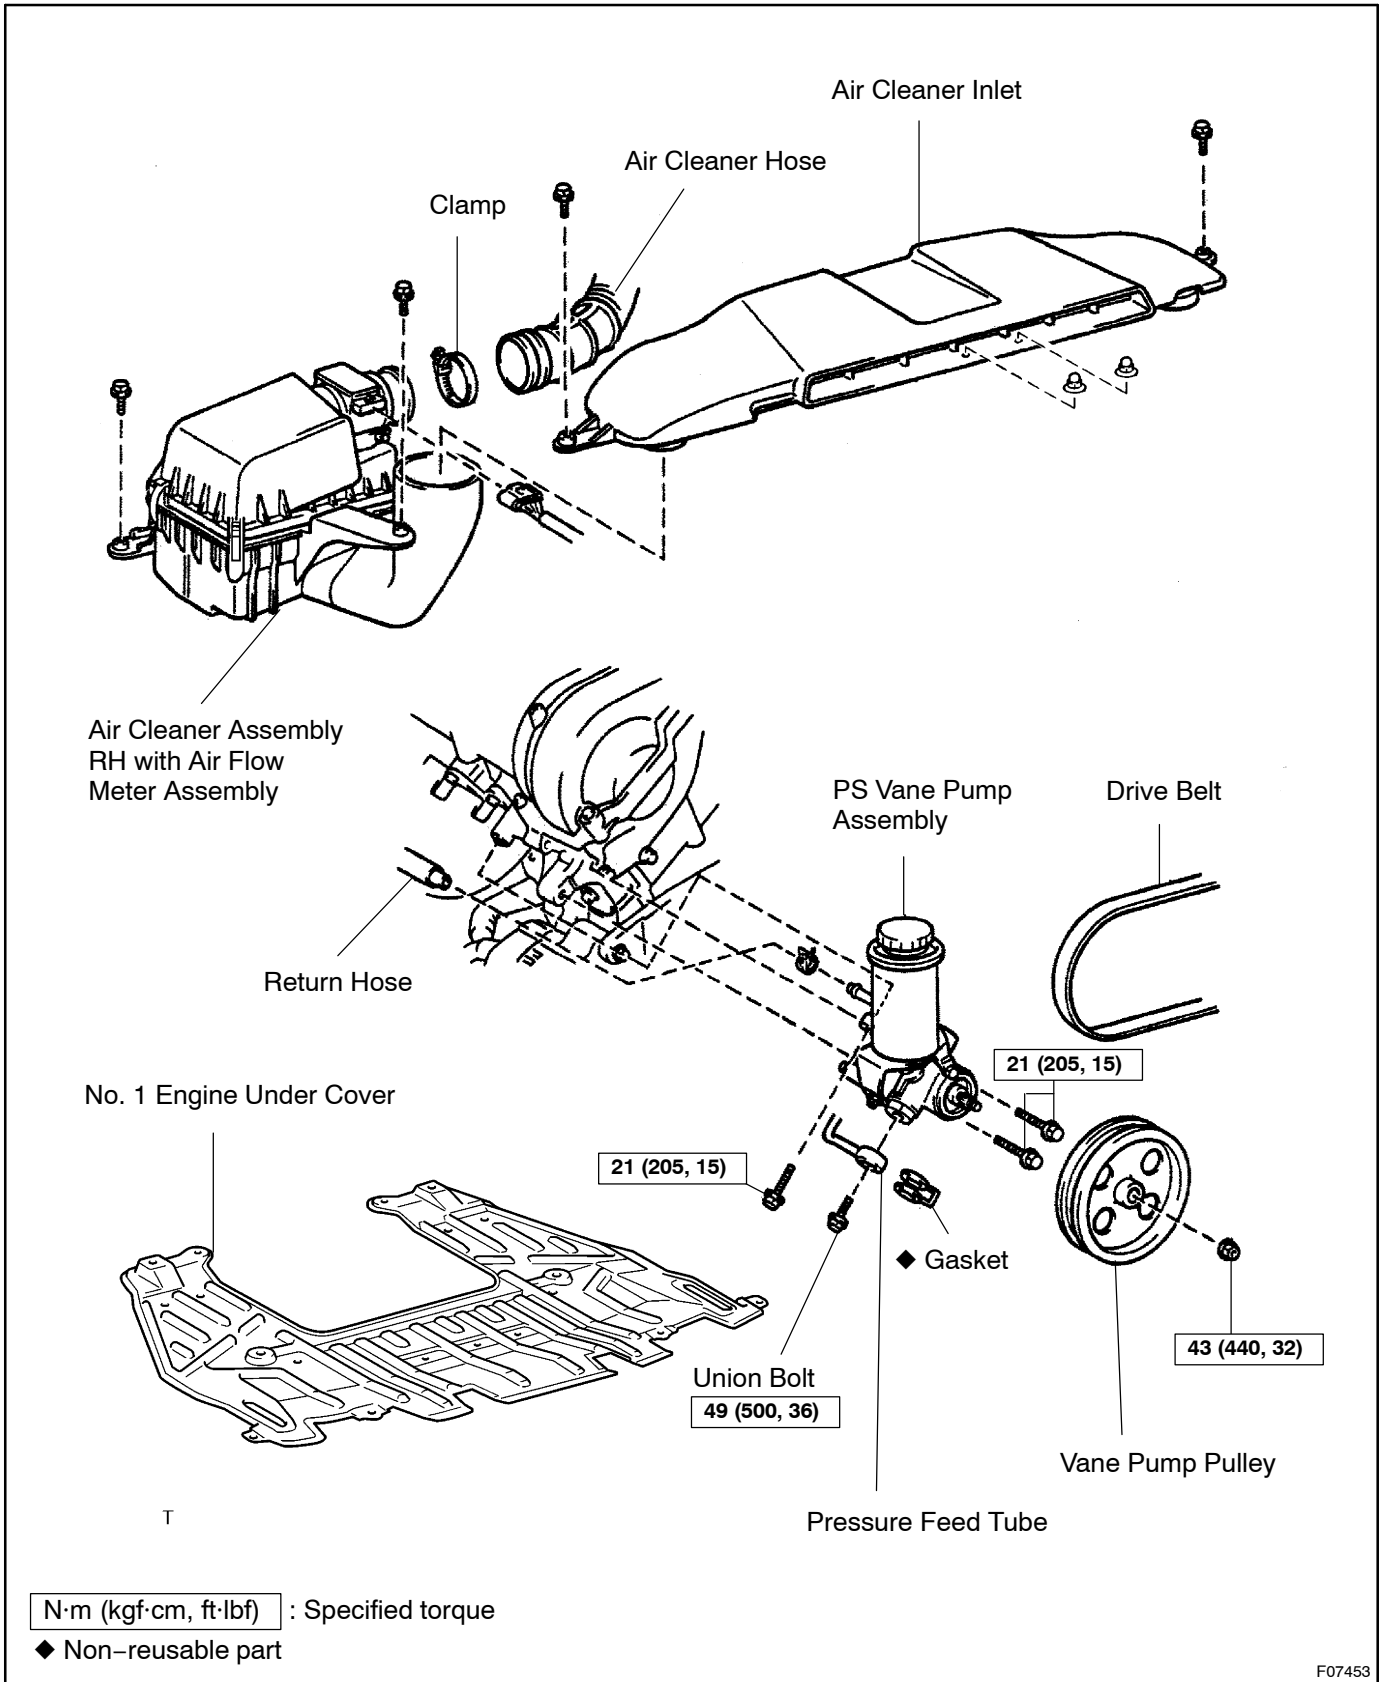

# POWER STEERING VANE PUMP COMPONENTS

SR0BQ-04

F07453