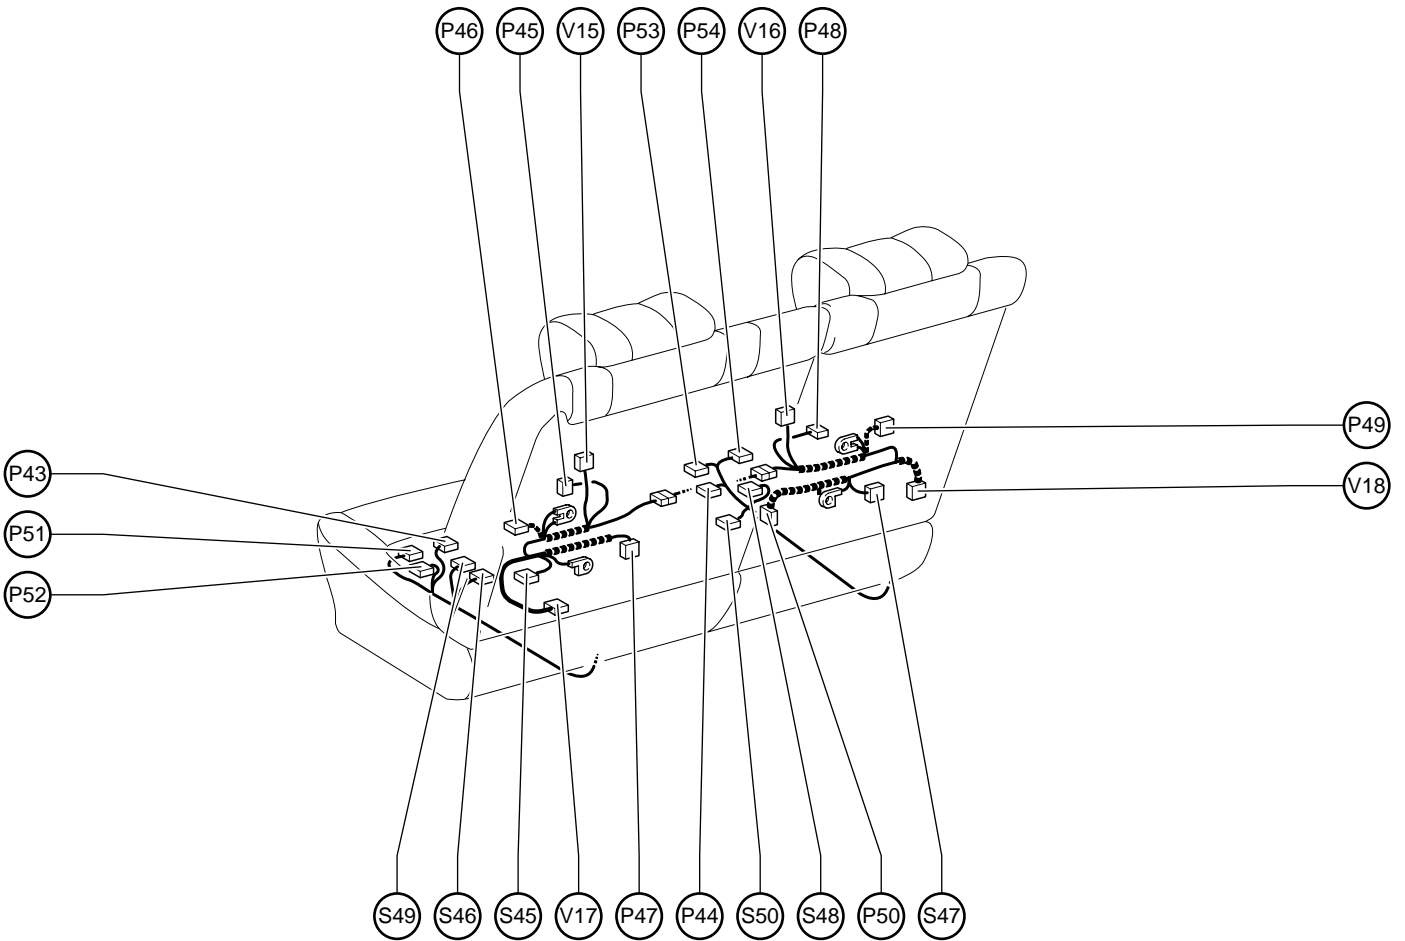

Position of Parts in Rear Seat

[LHD]

- | | |
|---|---|
| P43 Power Seat Limit SW Rear LH | P53 Power Seat Motor and Position Sensor (Rear Seat RH Slide Control) |
| P44 Power Seat Limit SW Rear RH | P54 Power Seat Motor and Position Sensor (Rear Seat RH Vertical Control) |
| P45 Power Seat Motor (Rear Seat LH Head Rest Top and Bottom Control) | S45 Seat Heater Rear LH (Seat Back) |
| P46 Power Seat Motor (Rear Seat LH Head Rest Turning Control) | S46 Seat Heater Rear LH (Seat Cushion) |
| P47 Power Seat Motor (Rear Seat LH Lumbar Support Control) | S47 Seat Heater Rear RH (Seat Back) |
| P48 Power Seat Motor (Rear Seat RH Head Rest Top and Bottom Control) | S48 Seat Heater Rear RH (Seat Cushion) |
| P49 Power Seat Motor (Rear Seat RH Head Rest Turning Control) | S49 Step Light Rear LH |
| P50 Power Seat Motor (Rear Seat RH Lumbar Support Control) | S50 Step Light Rear RH |
| P51 Power Seat Motor and Position Sensor (Rear Seat LH Slide Control) | V15 Vibration Seat ECU LH |
| P52 Power Seat Motor and Position Sensor (Rear Seat LH Vertical Control) | V16 Vibration Seat ECU RH |
| | V17 Vibrator LH |
| | V18 Vibrator RH |