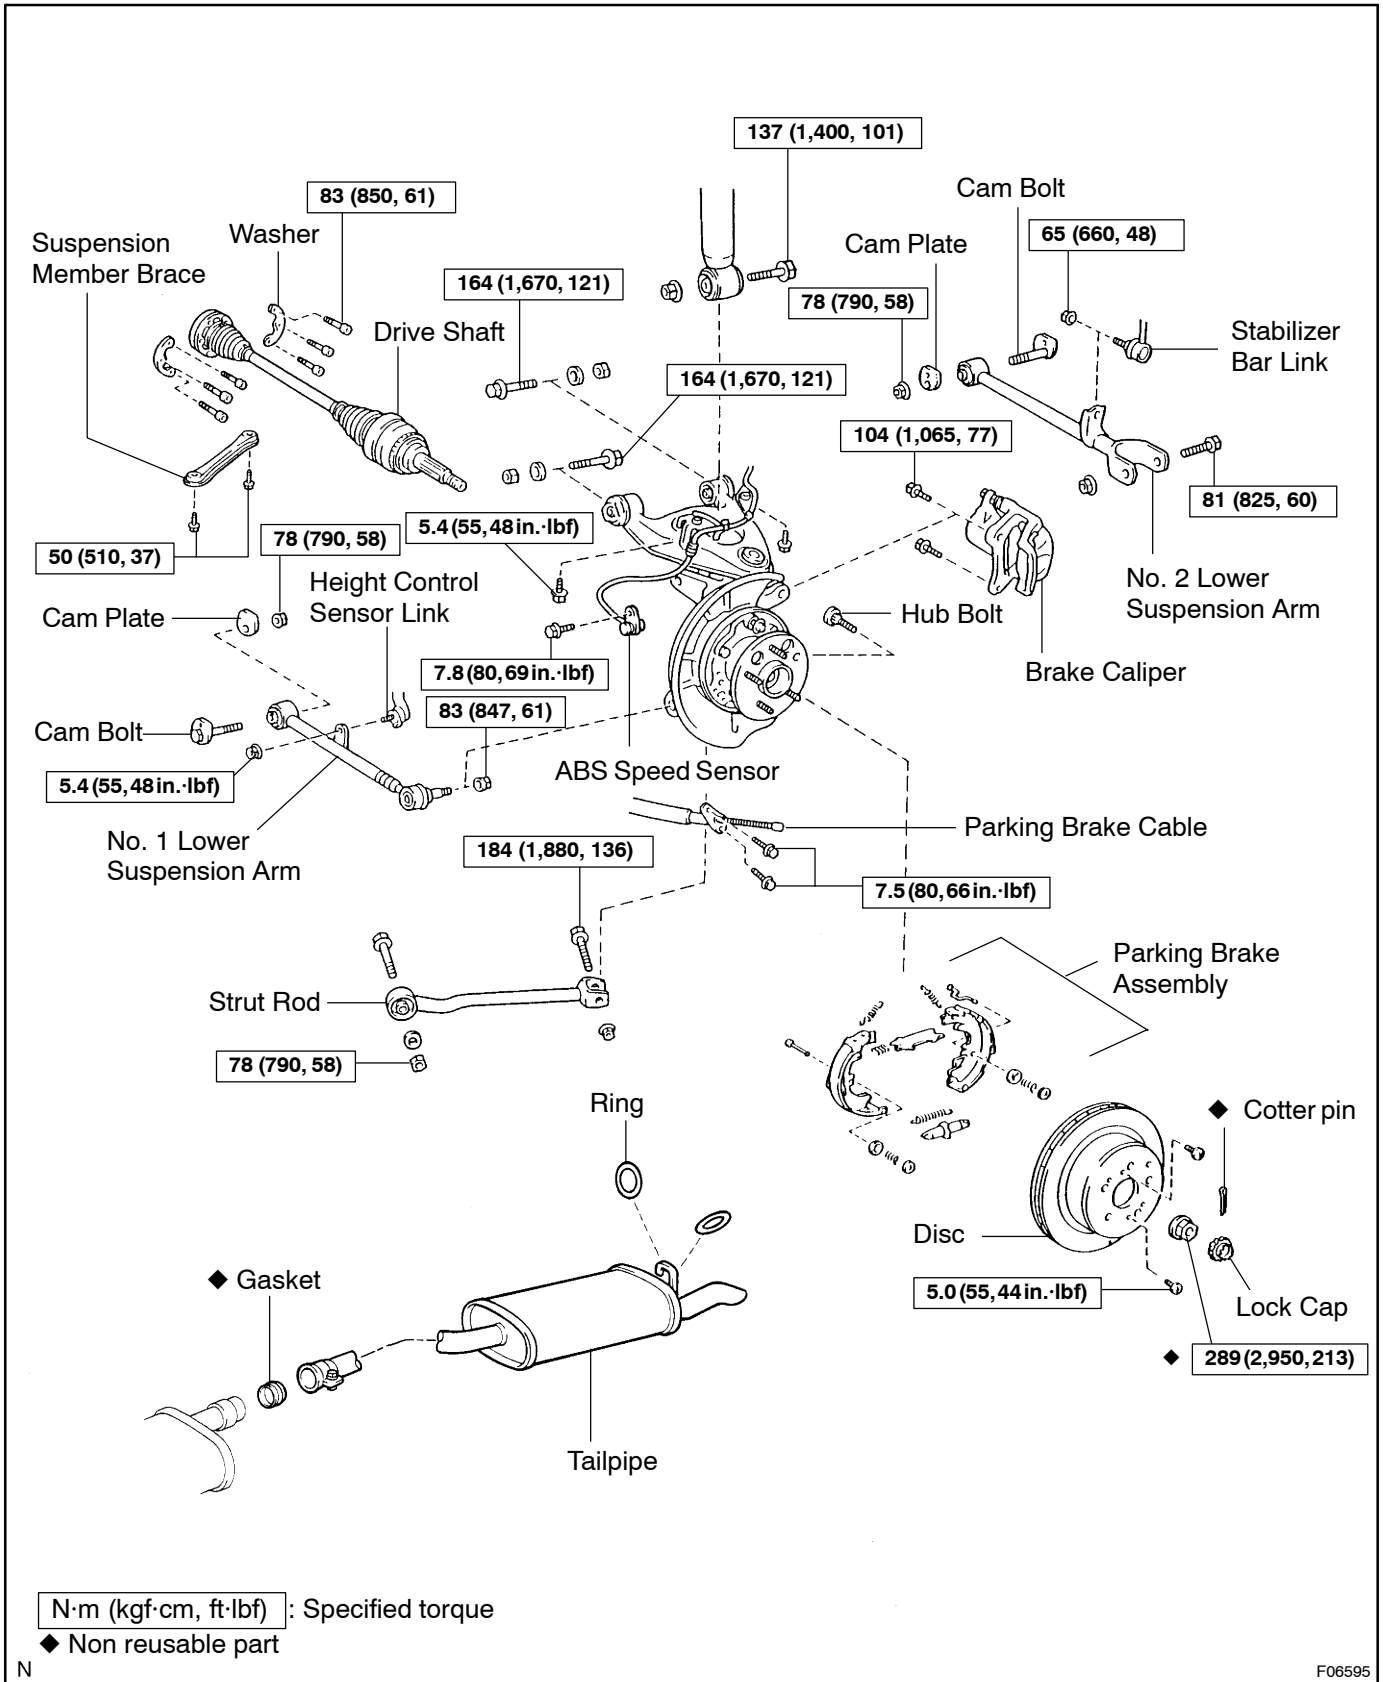

# REAR AXLE CARRIER COMPONENTS

SA1HW-01

SUSPENSION AND AXLE - REAR AXLE CARRIER