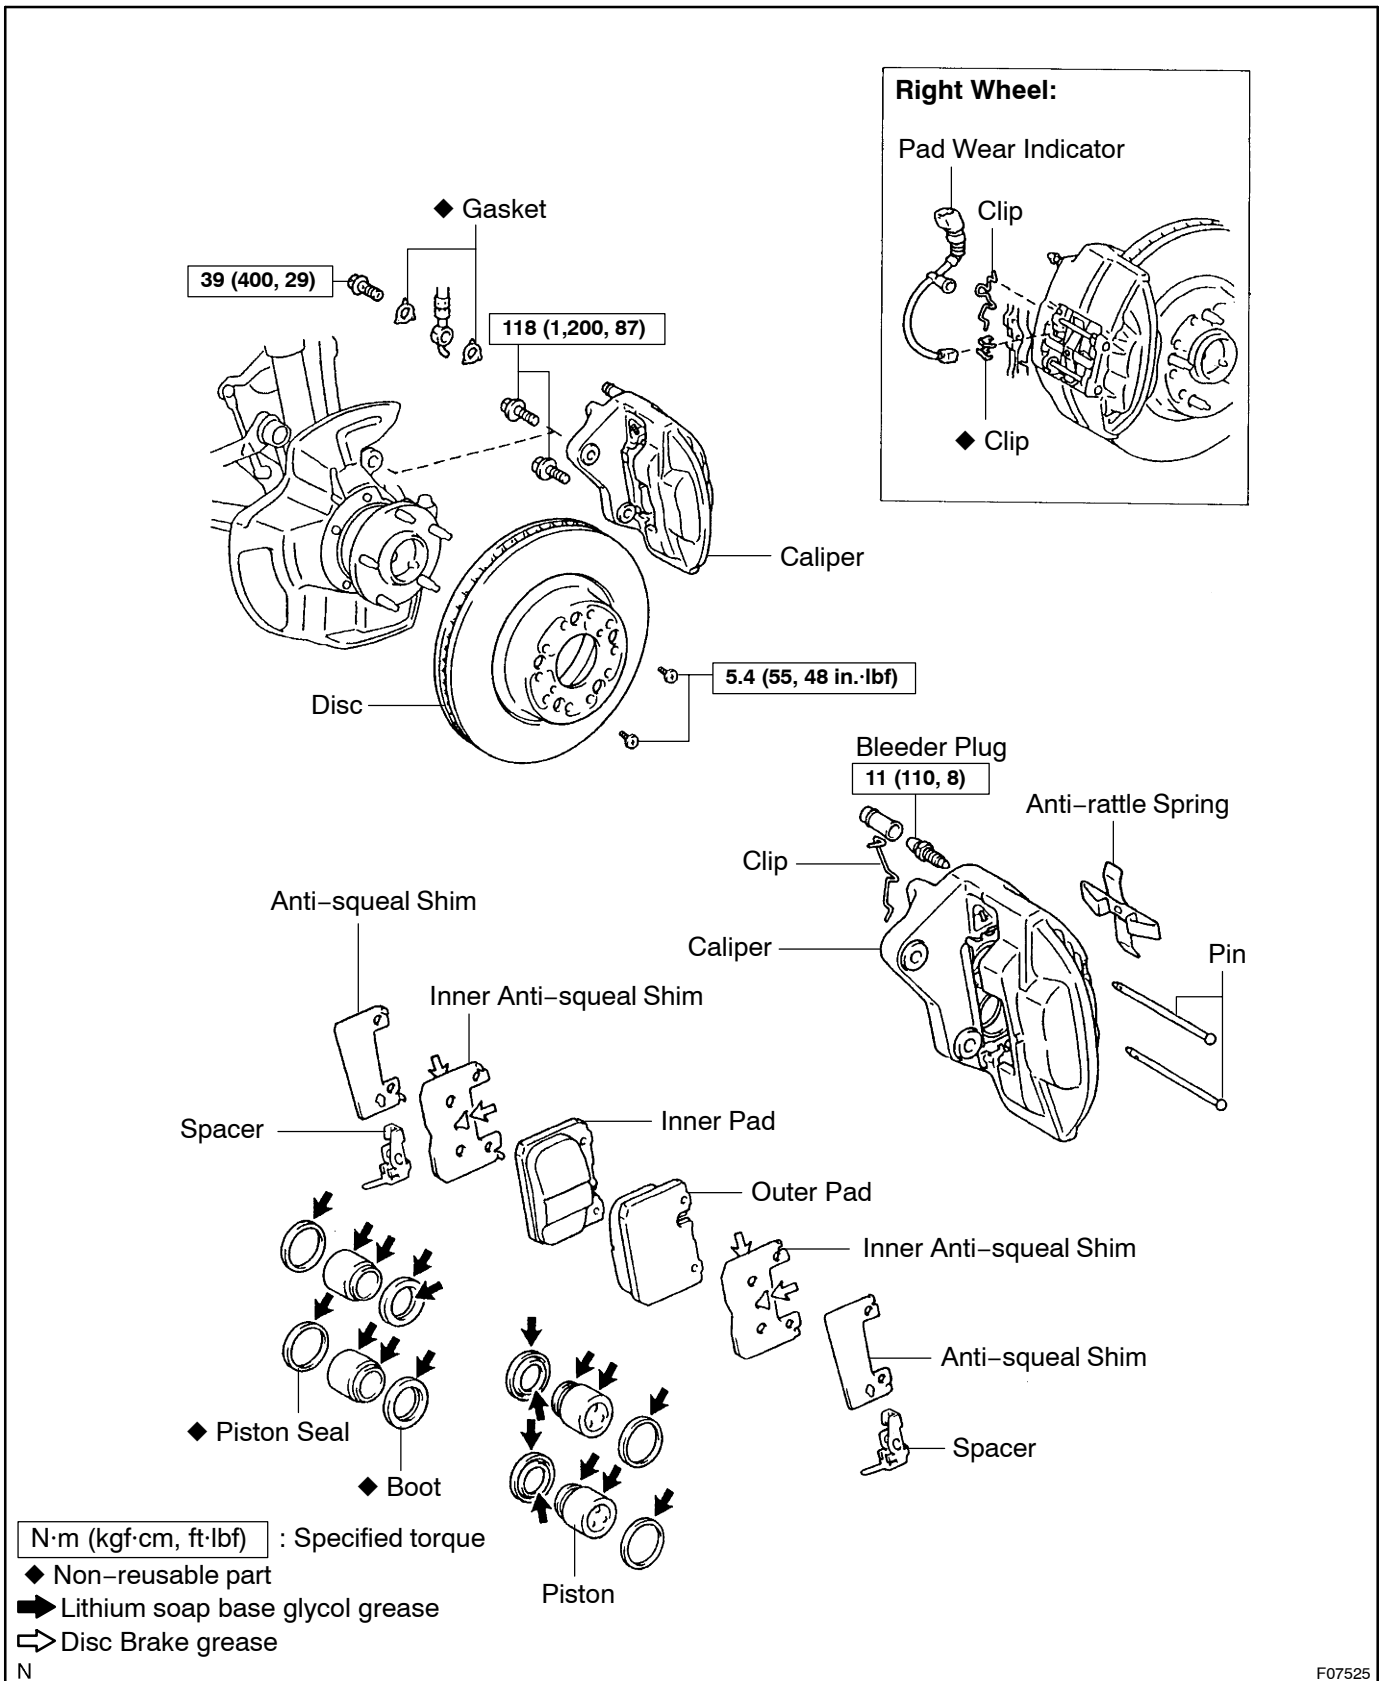

# FRONT BRAKE CALIPER COMPONENTS

BR0CG-02

F07525