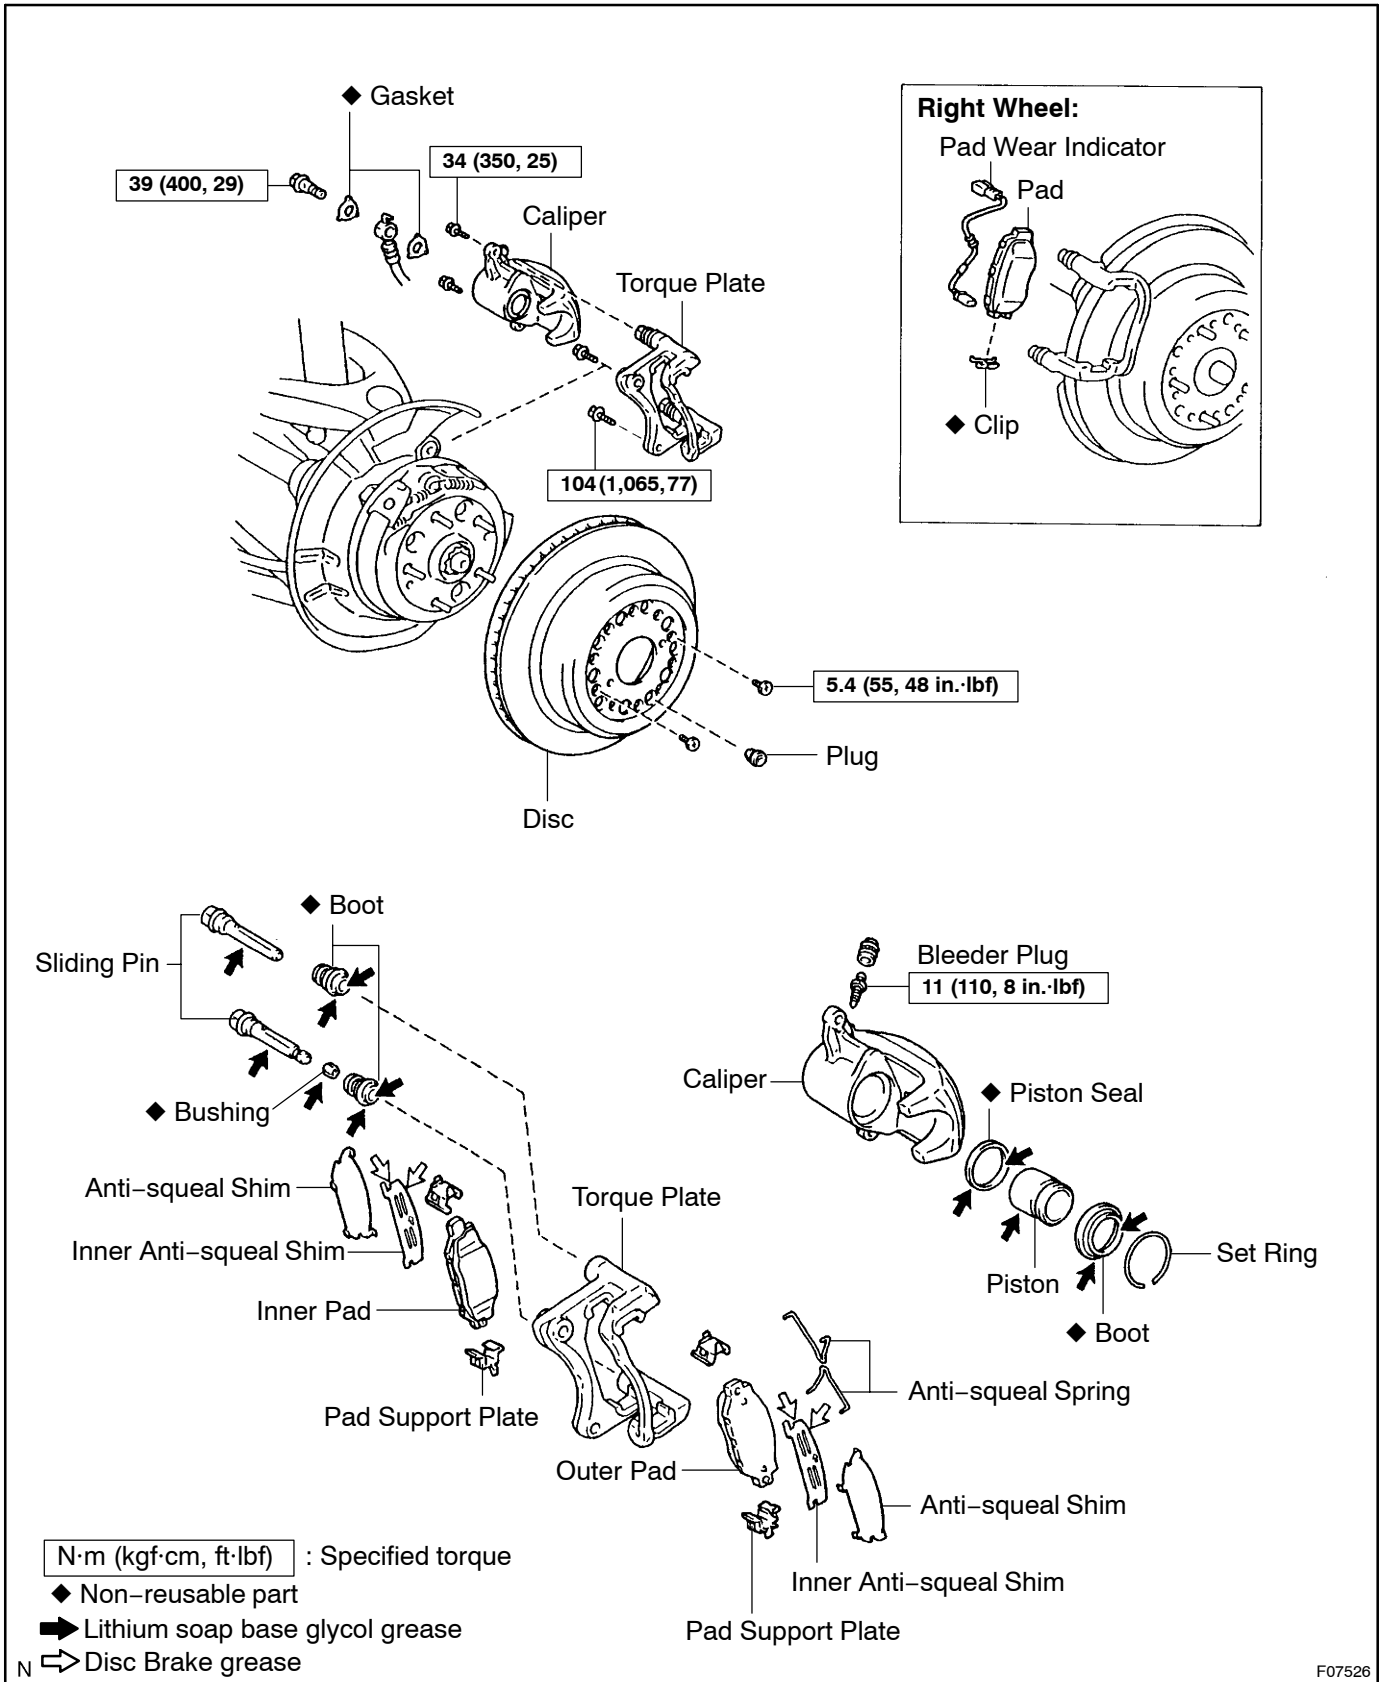

REAR BRAKE CALIPER COMPONENTS

BR00-02

F07526