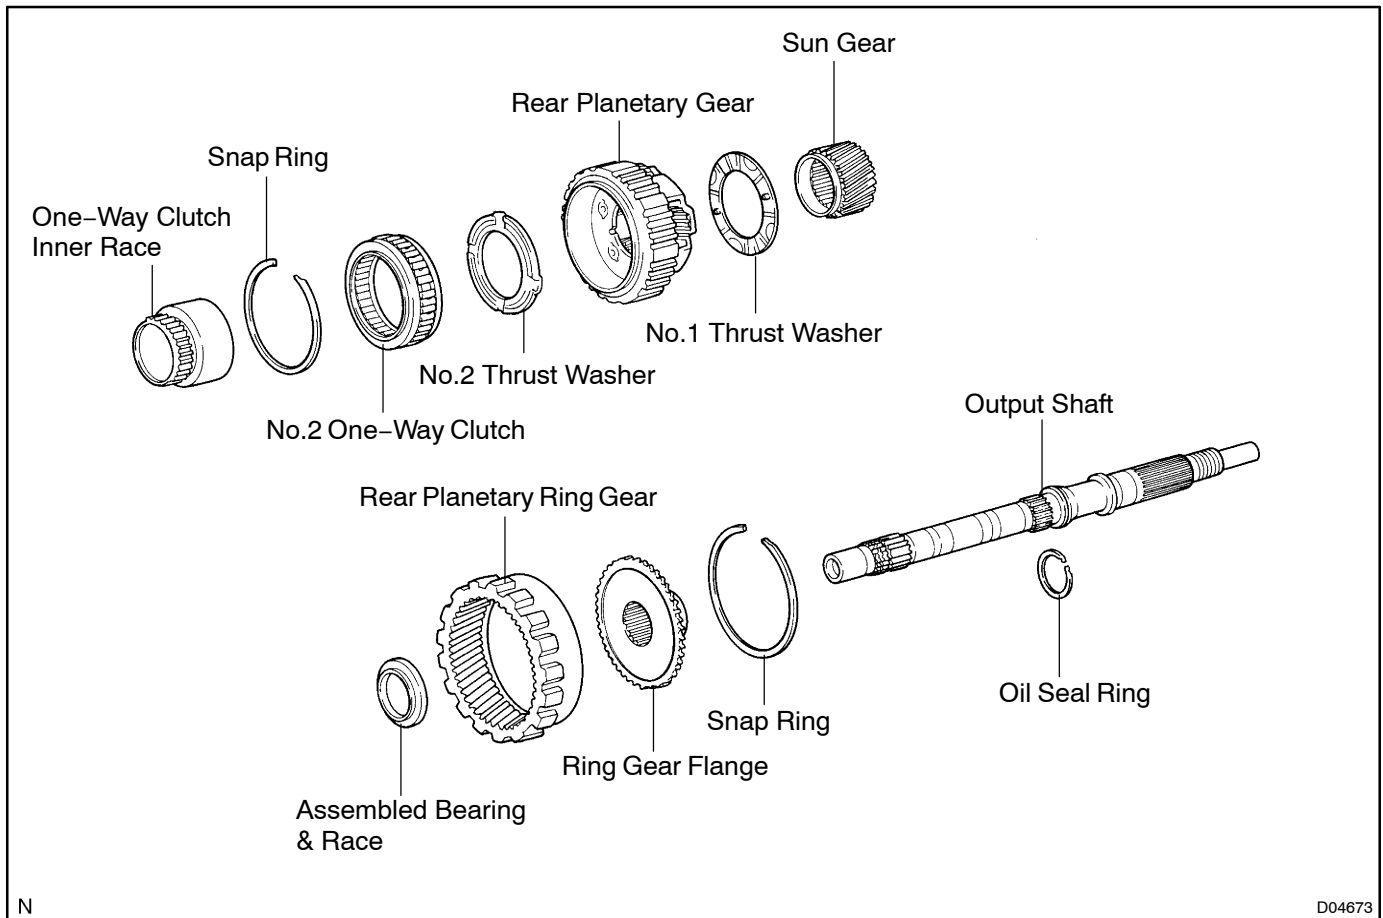

REAR PLANETARY GEAR COMPONENTS

ATODN-02

N

D04673