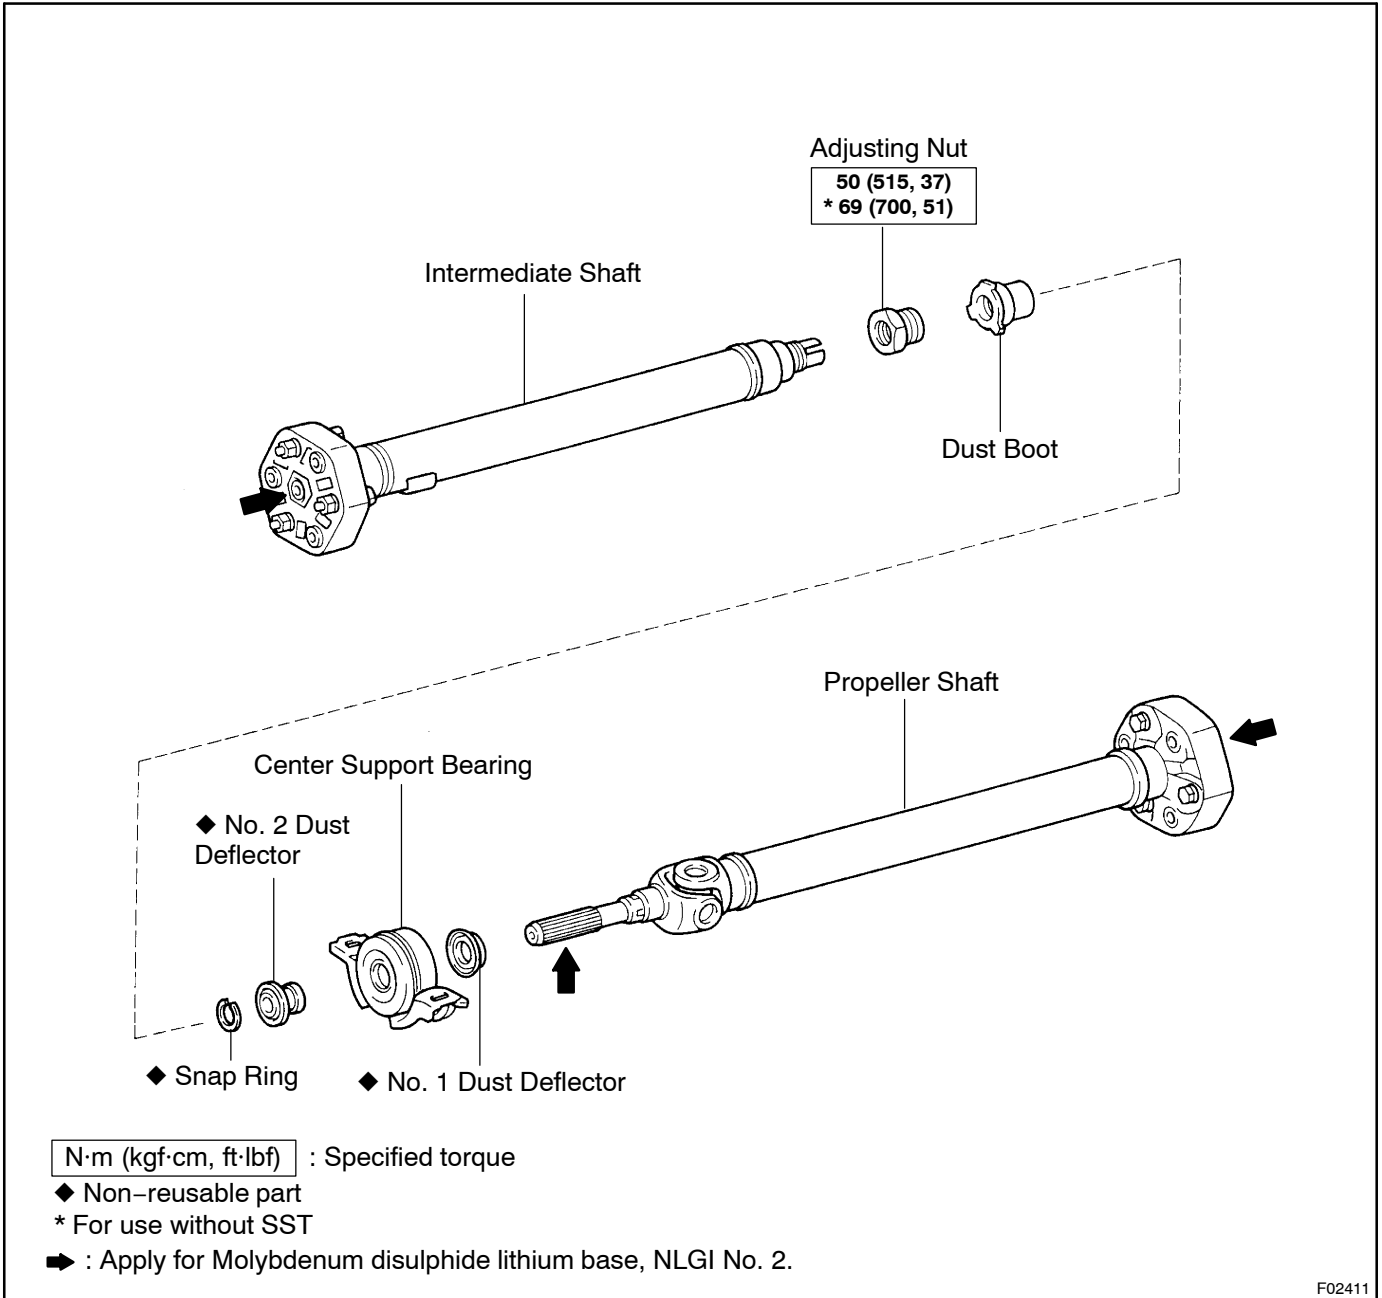

# PROPELLER SHAFT ASSEMBLY COMPONENTS

PR057-01

N

D04524

PROPELLER SHAFT - PROPELLER SHAFT ASSEMBLY

F02411