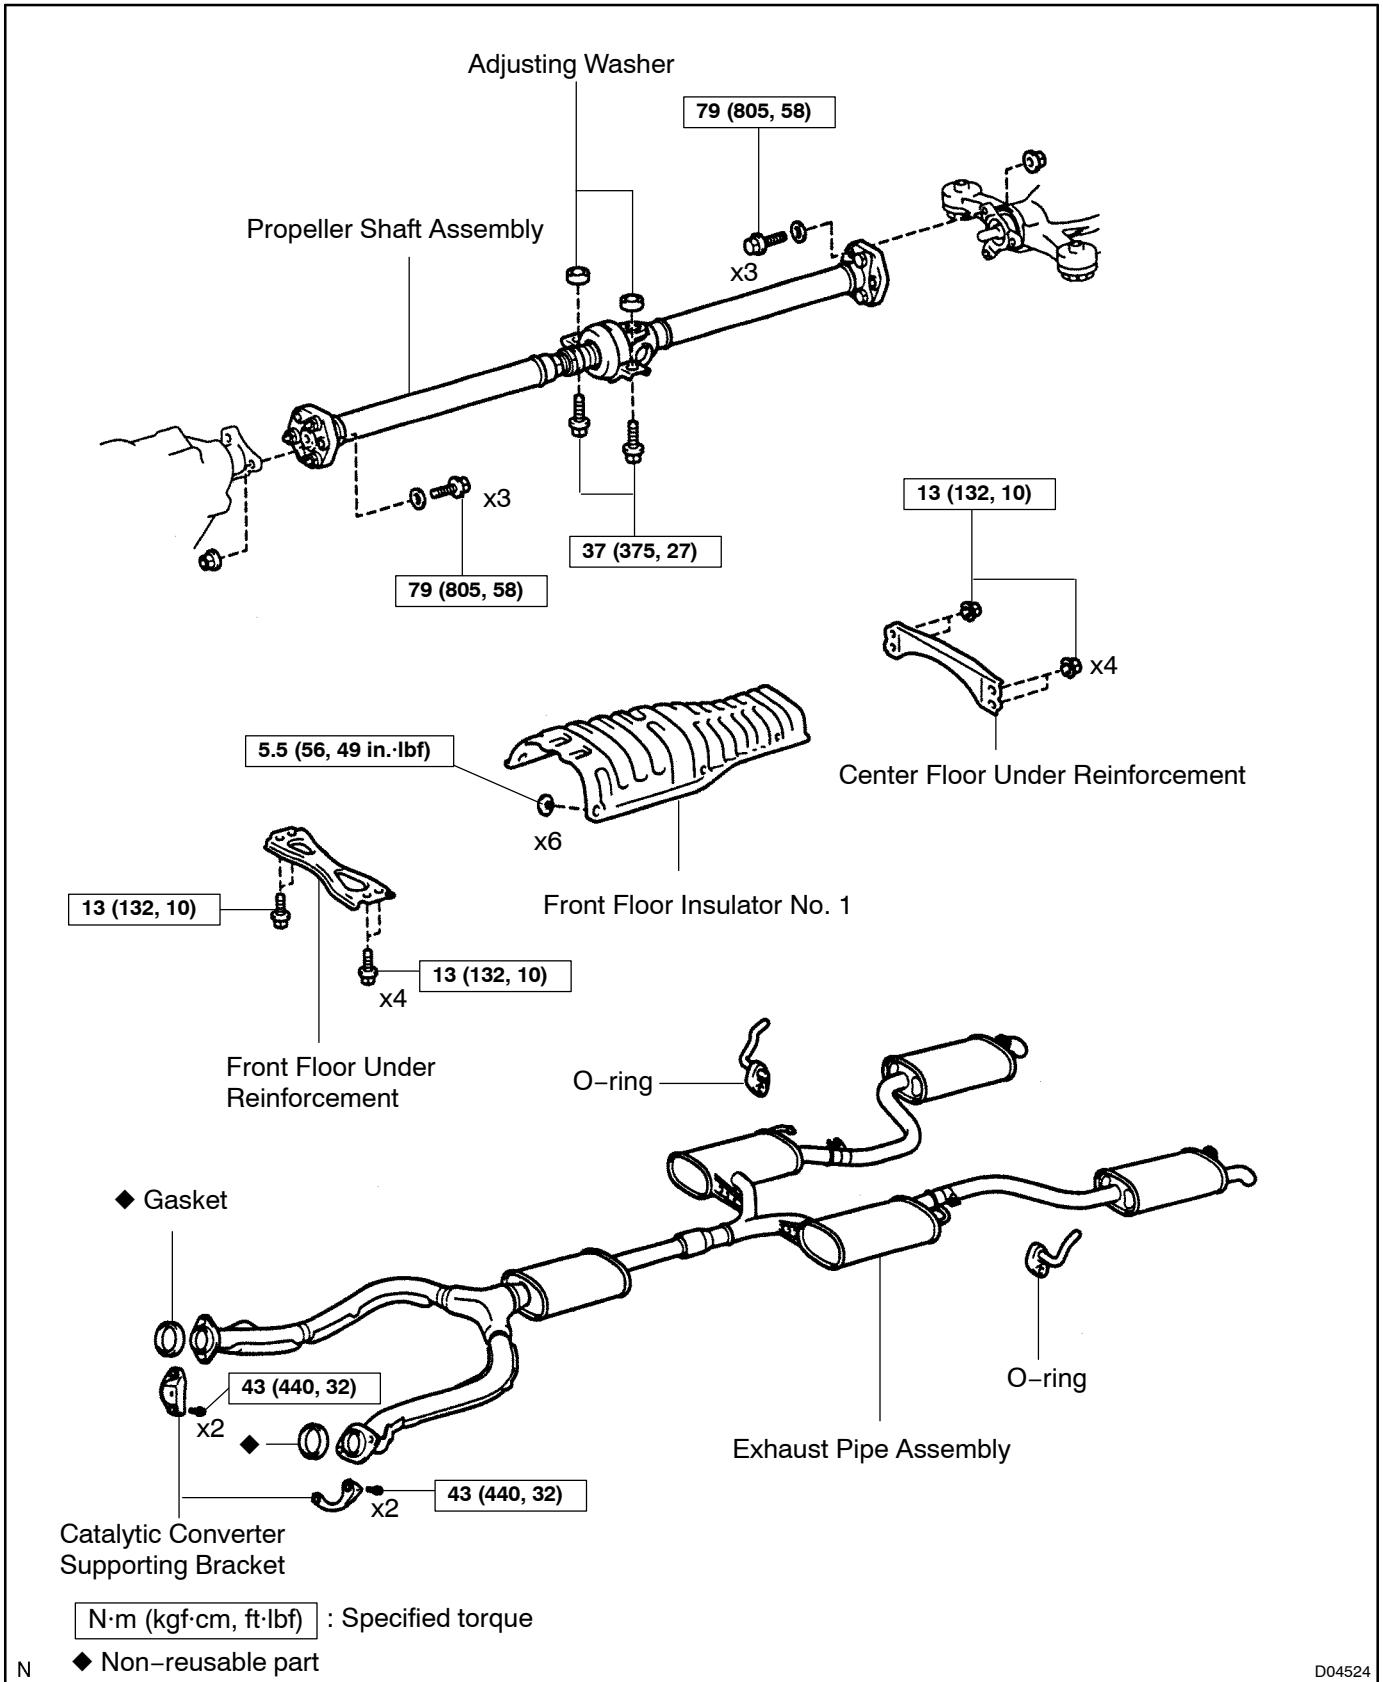

# PROPELLER SHAFT ASSEMBLY COMPONENTS

PR057-01

N

D04524

PROPELLER SHAFT - PROPELLER SHAFT ASSEMBLY

F02411