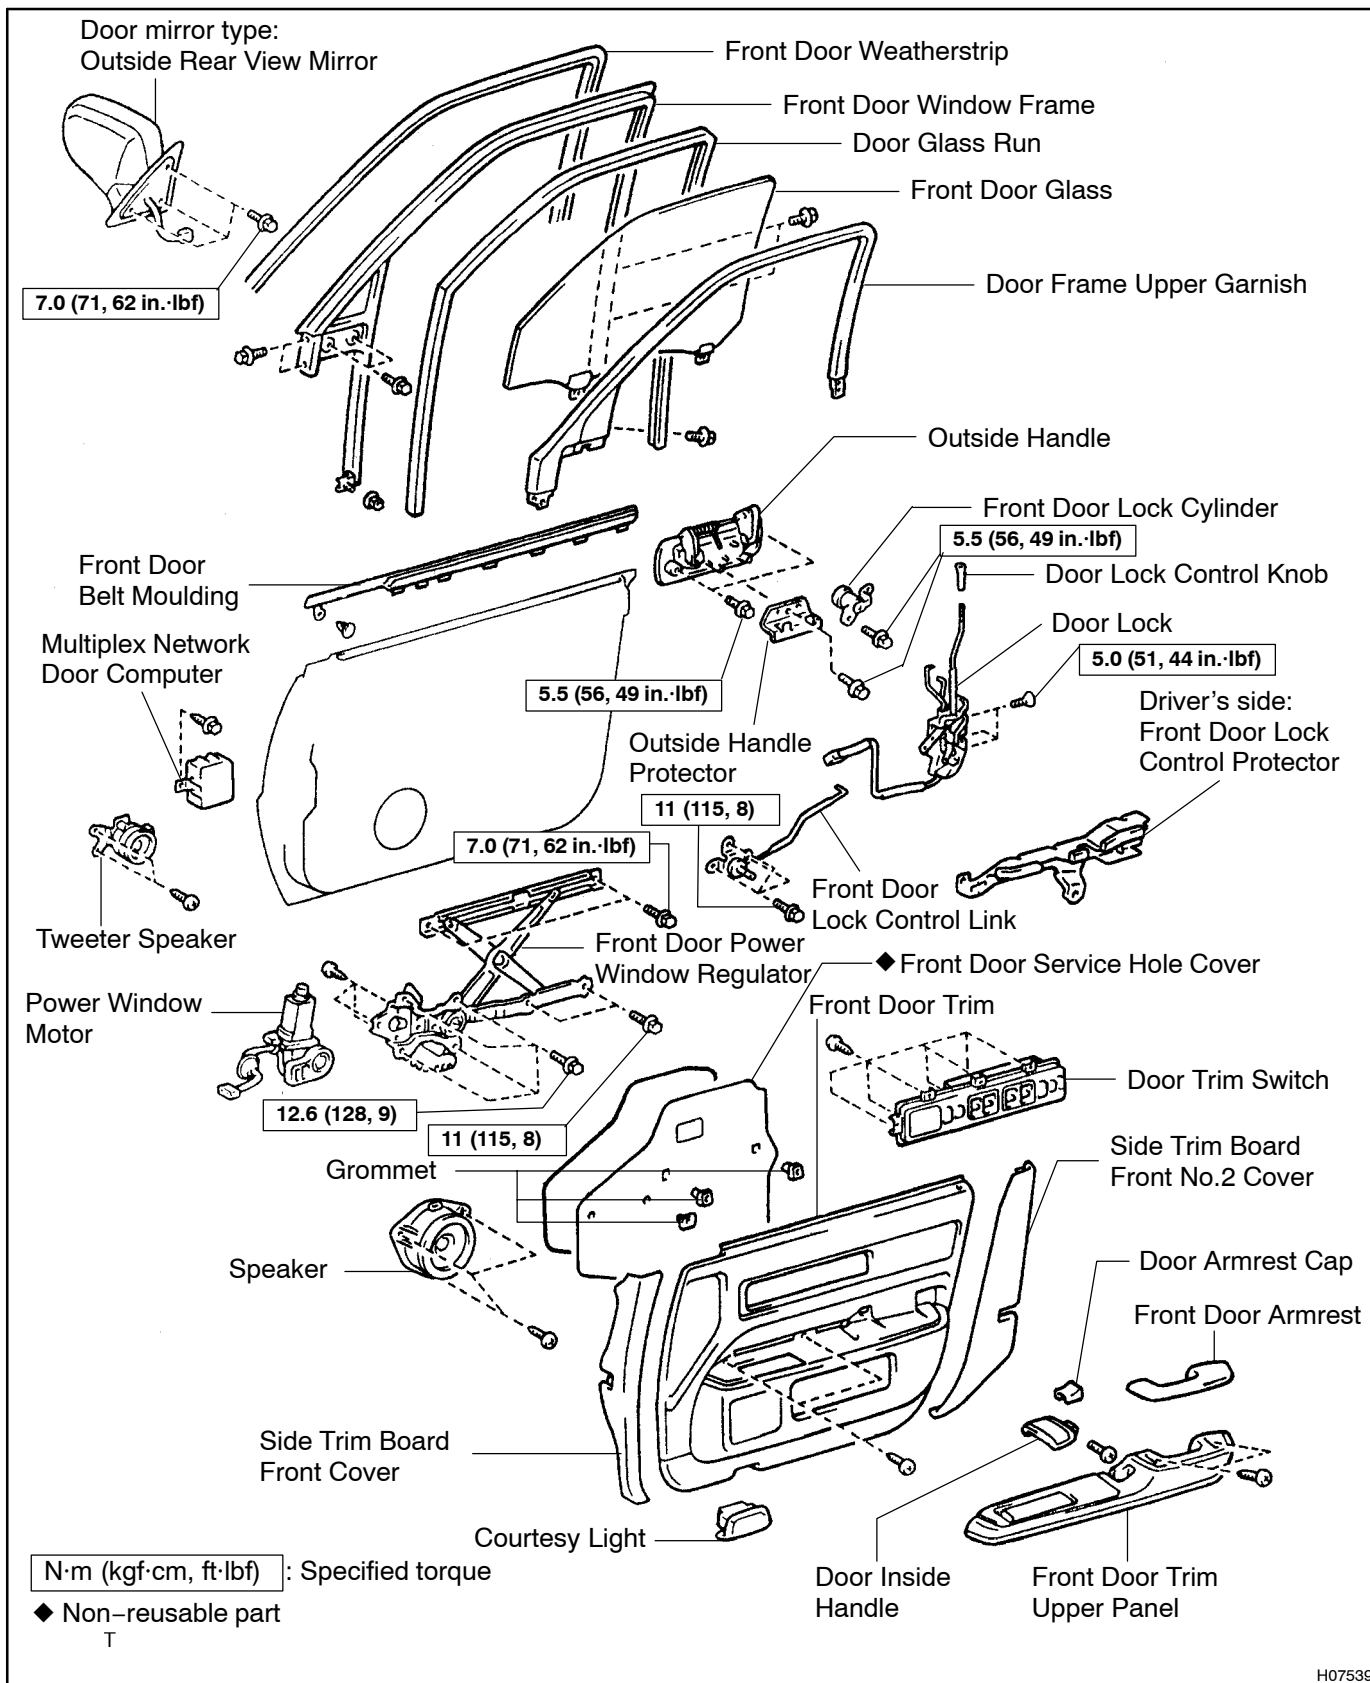

FRONT DOOR COMPONENTS

80280-01

H07539