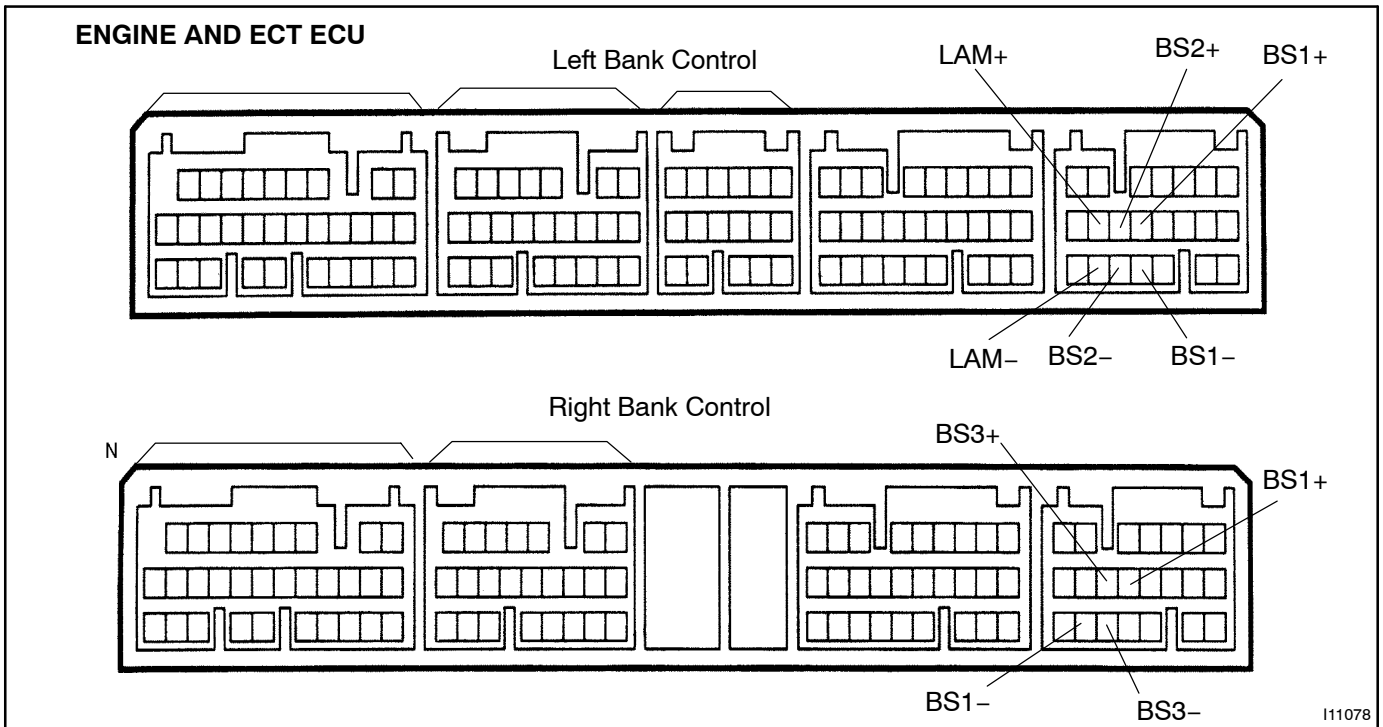

# TERMINALS OF ECU

COMBINATION METER ECU

N

I10700

REAR POWER SEAT ECU

I04356

ABS and TRAC ECU

R05698