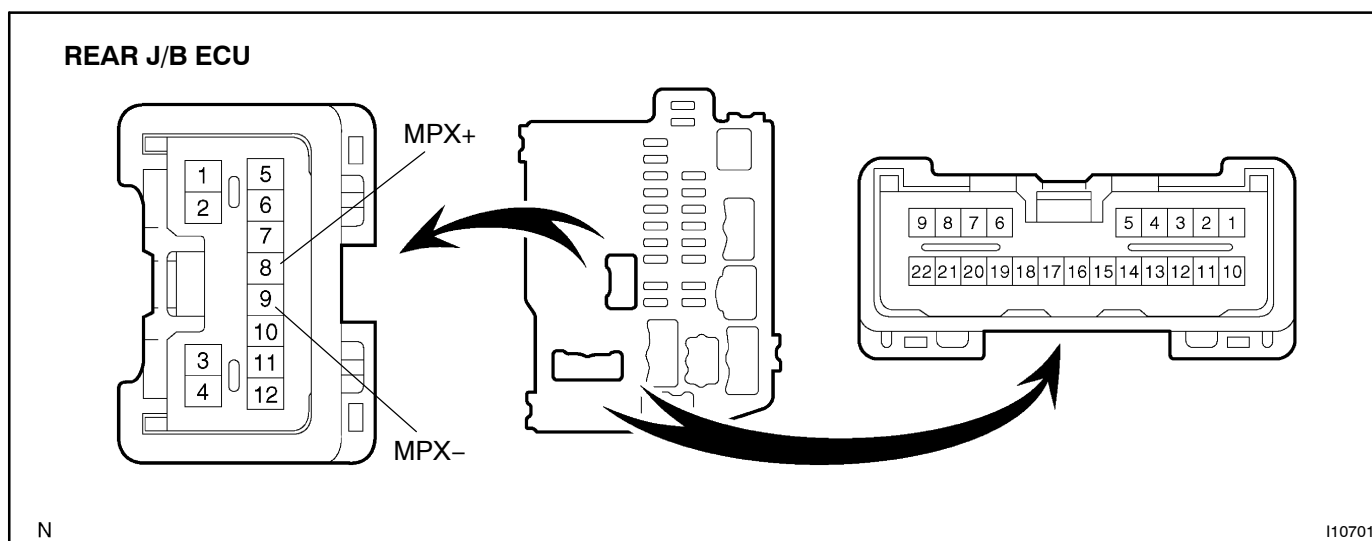

# TERMINALS OF ECU

COMBINATION METER ECU

N

I10700

REAR POWER SEAT ECU

I04356

ABS and TRAC ECU

R05698