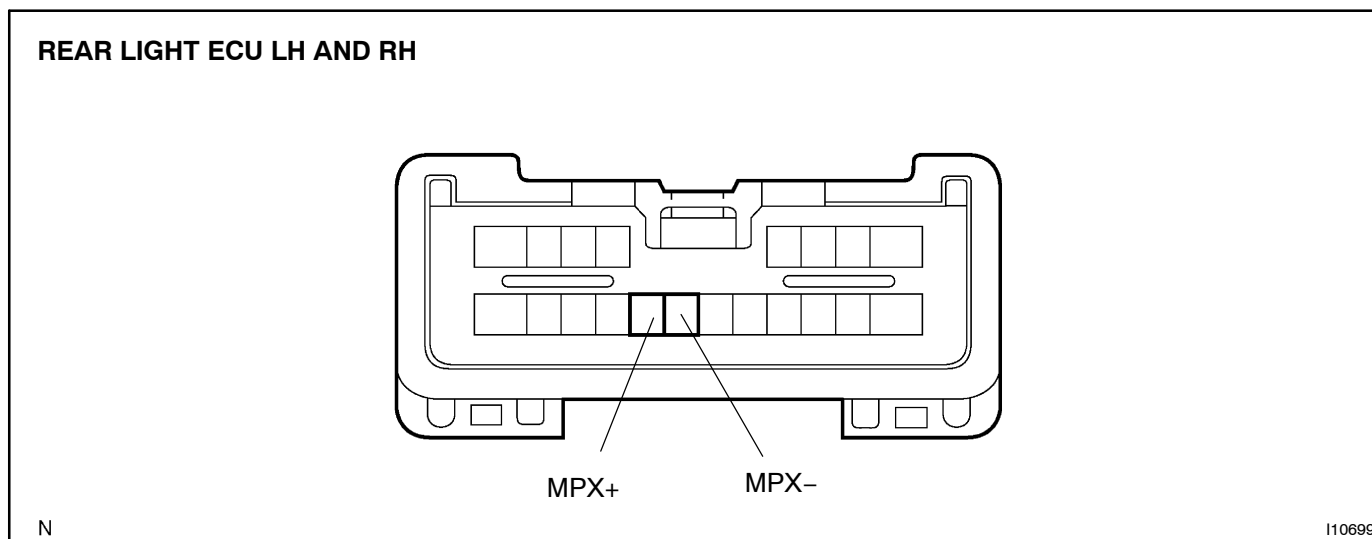

# TERMINALS OF ECU

COMBINATION METER ECU

N

I10700

REAR POWER SEAT ECU

I04356

ABS and TRAC ECU

R05698