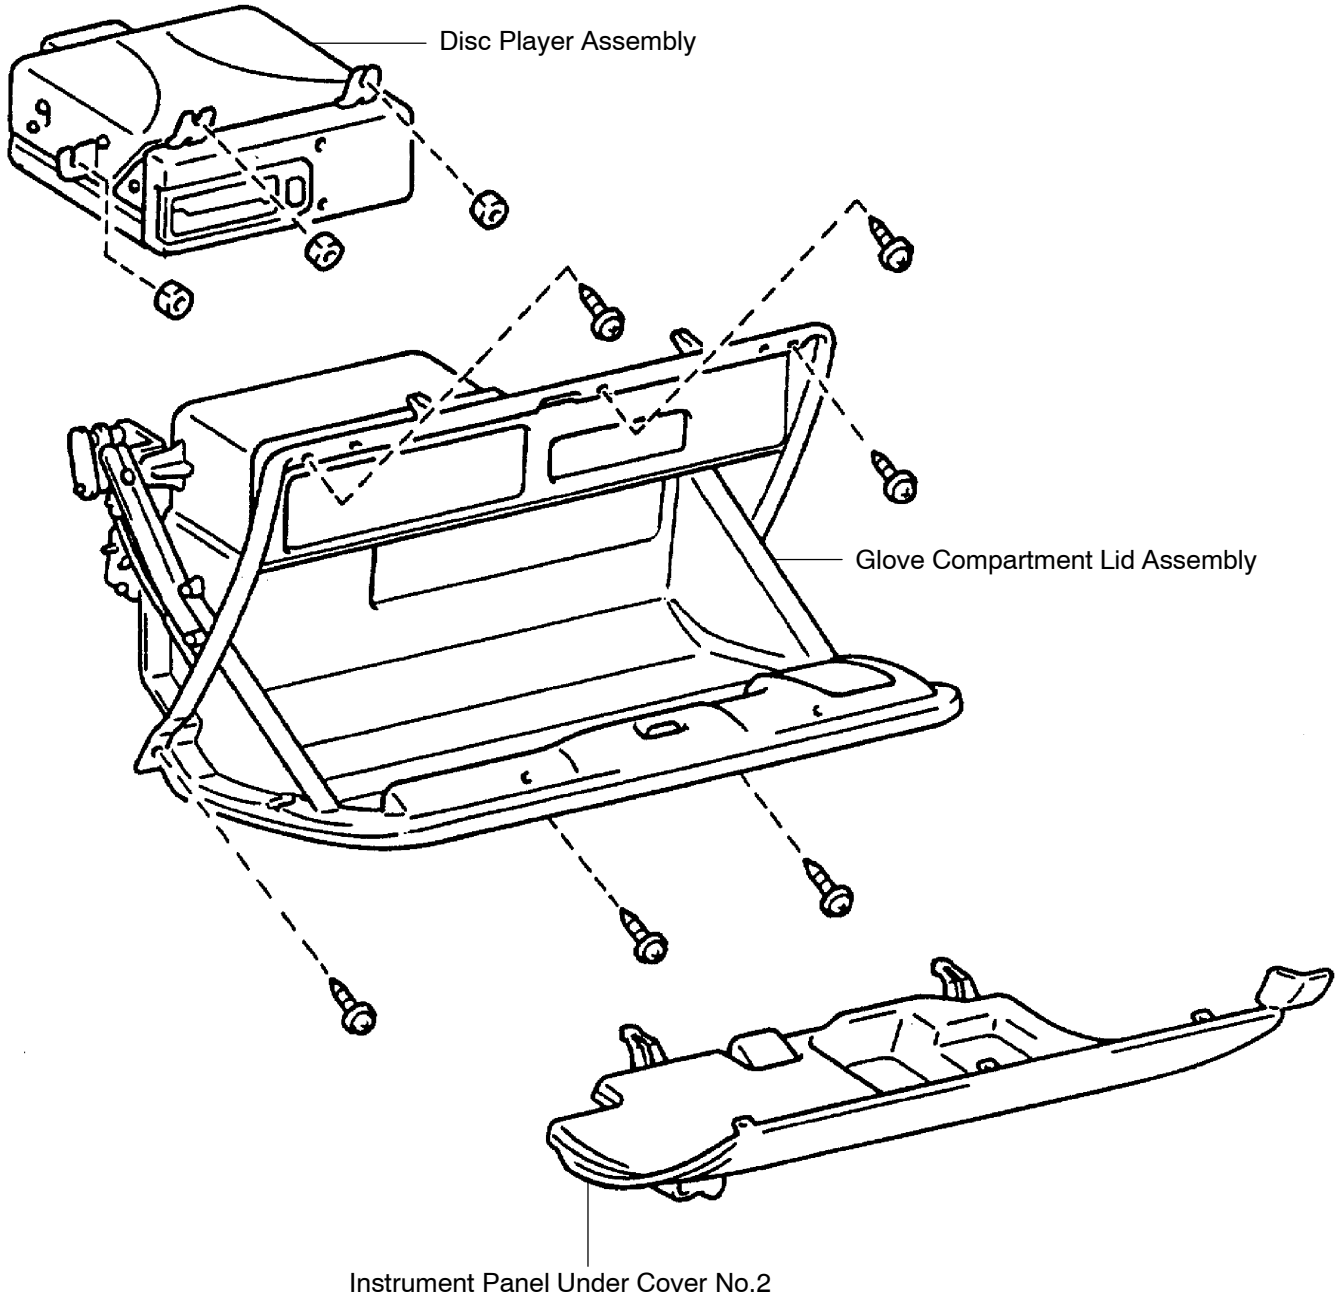

COMPONENTS

RADIO RECEIVER ASSEMBLY

P

I10654

DISC PLAYER ASSEMBLY

RADIO SPEAKER ASSEMBLY

Speaker Assembly FR No.2 (Tweeter)

Front Speaker Assembly No.1

Door Frame Upper Garnish

Side Trim Board Front Cover

Front Door Arm Rest

Door Lock Control Knob

Door Arm Rest Cap

Front Door Trim Panel

Side Trim Board Front No.2 Cover

Courtesy Light

Door Inside Handle

Front Door Trim Upper Panel

Speaker Assembly RR No.2 (Tweeter)

Rear Door Frame Garnish

Side Trim Board Rear Cover

Rear Door Arm Rest

Door Lock Control Knob

Door Arm Rest Cap

Rear Speaker Assembly No.1

Rear Speaker Grille

Door Arm Rest Cap

Door Inside Handle

Side Trim Board Rear No.2 Cover

Rear Door Trim Upper Panel

Courtesy Light

Rear Door Trim Panel