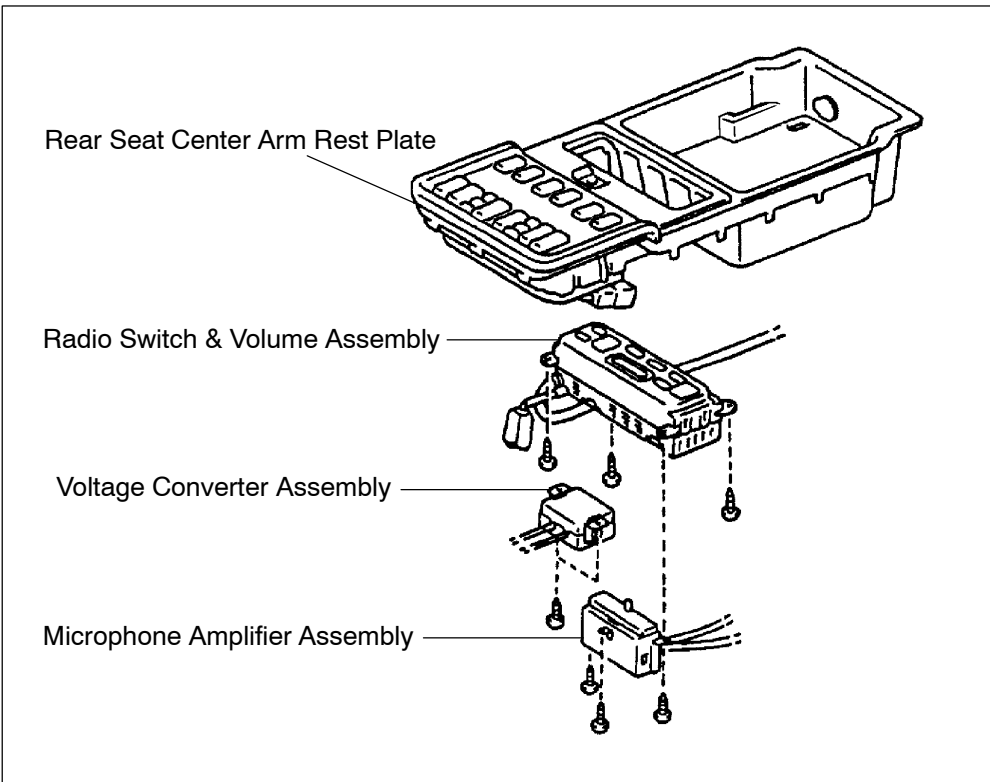

Rear Speaker Assembly No.1

Rear Speaker Grille

Door Arm Rest Cap

Door Inside Handle

Side Trim Board Rear No.2 Cover

Rear Door Trim Upper Panel

Courtesy Light

Rear Door Trim Panel

Stereo Component Speaker Assembly RR (Woofer)

P

STEREO COMPONENT AMPLIFIER ASSEMBLY

P

RADIO SWITCH & VOLUME ASSEMBLY

P