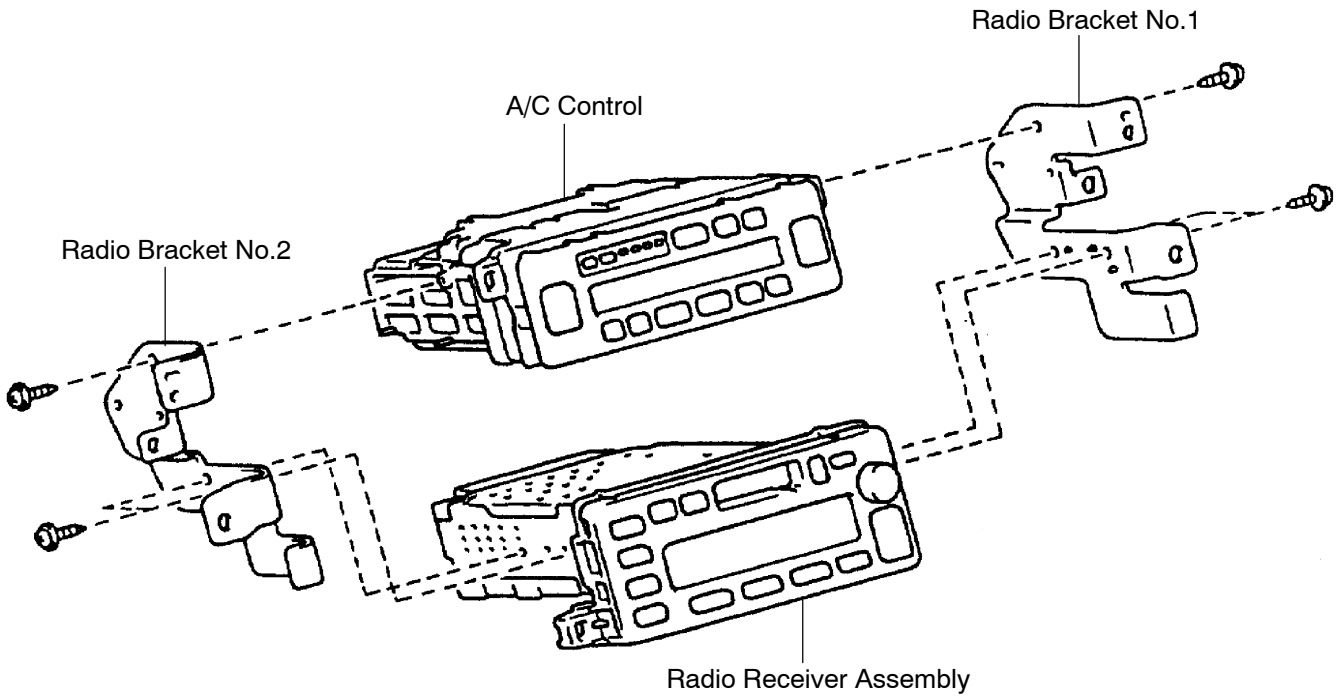

COMPONENTS

RADIO RECEIVER ASSEMBLY

P

I10654

DISC PLAYER ASSEMBLY

RADIO SPEAKER ASSEMBLY

Speaker Assembly FR No.2 (Tweeter)

Front Speaker Assembly No.1

Door Frame Upper Garnish

Side Trim Board Front Cover

Front Door Arm Rest

Door Lock Control Knob

Door Arm Rest Cap

Front Door Trim Panel

Side Trim Board Front No.2 Cover

Courtesy Light

Door Inside Handle

Front Door Trim Upper Panel

Speaker Assembly RR No.2 (Tweeter)

Rear Door Frame Garnish

Side Trim Board Rear Cover

Rear Door Arm Rest

Door Lock Control Knob

Door Arm Rest Cap