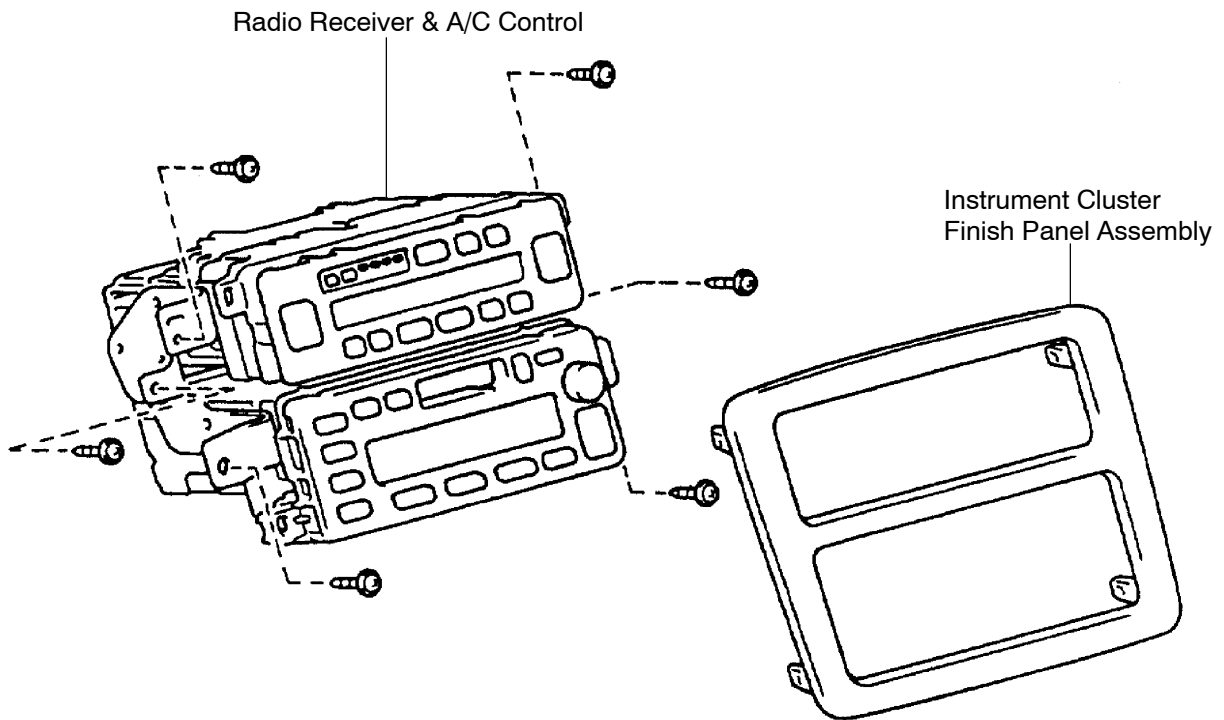

COMPONENTS

RADIO RECEIVER ASSEMBLY

P

I10654

DISC PLAYER ASSEMBLY

RADIO SPEAKER ASSEMBLY

Speaker Assembly FR No.2 (Tweeter)

Front Speaker Assembly No.1

Door Frame Upper Garnish

Side Trim Board Front Cover

Front Door Arm Rest

Door Lock Control Knob

Door Arm Rest Cap

Front Door Trim Panel

Side Trim Board Front No.2 Cover

Courtesy Light