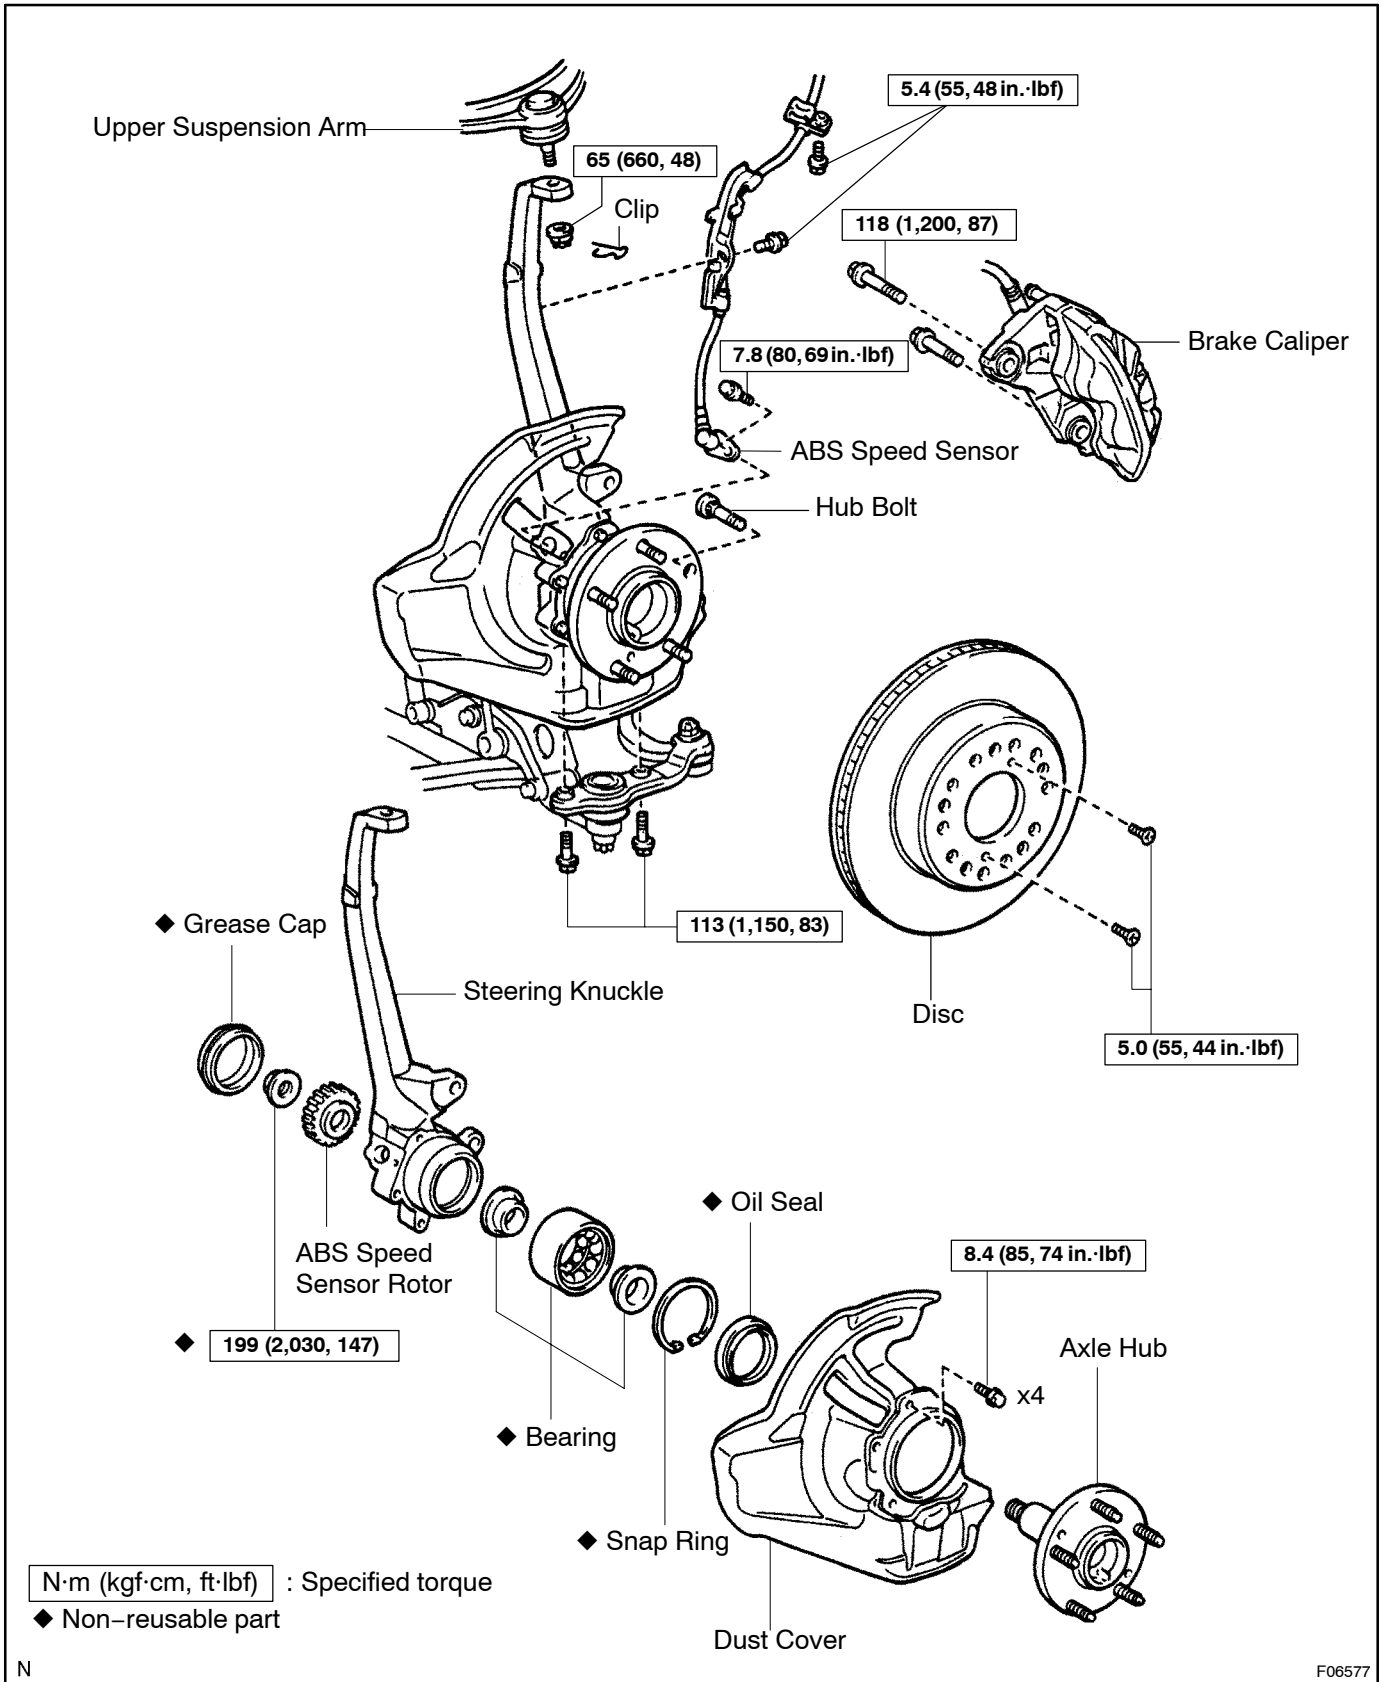

FRONT AXLE HUB COMPONENTS

SA01P-02

N

F06577