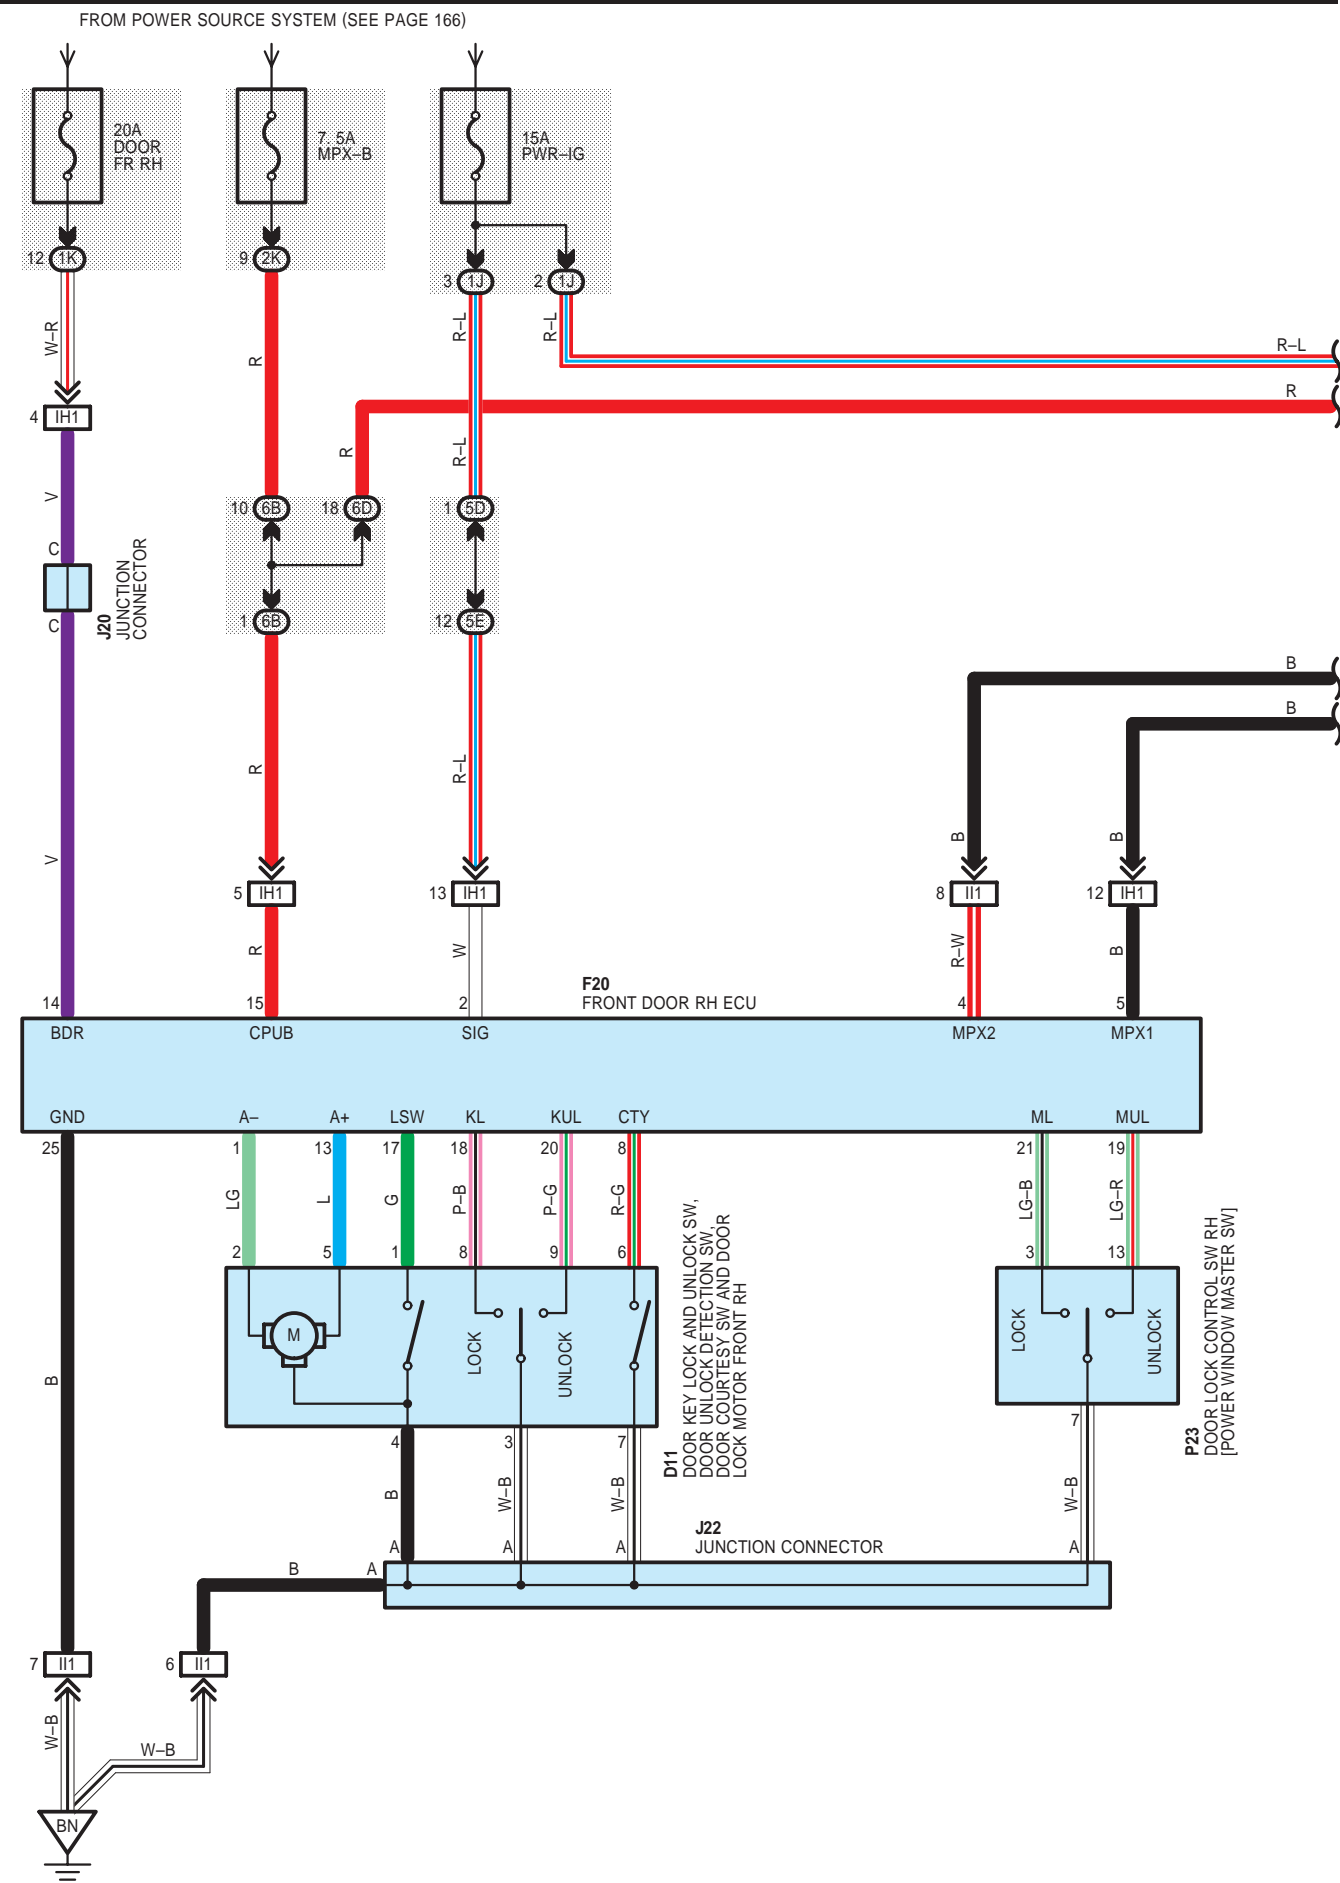

# WIRELESS DOOR LOCK CONTROL (RHD)