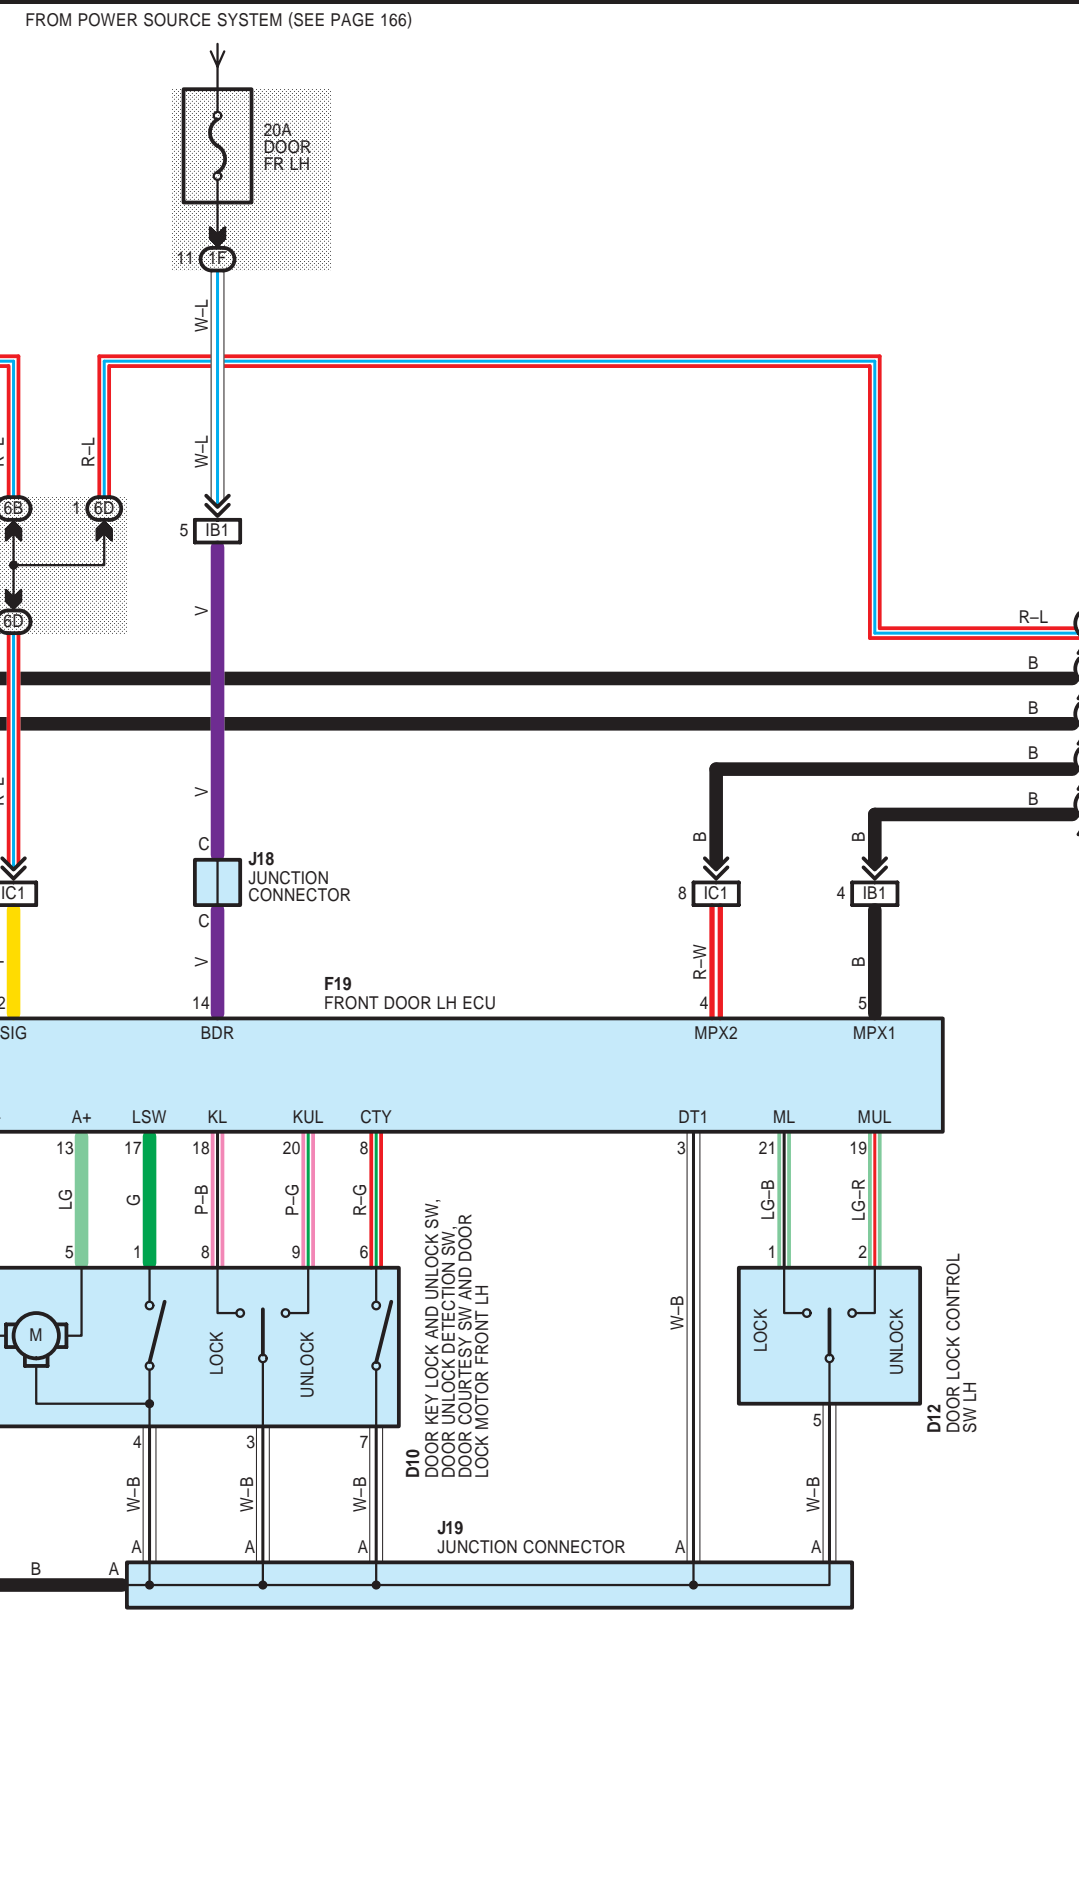

# WIRELESS DOOR LOCK CONTROL (RHD)