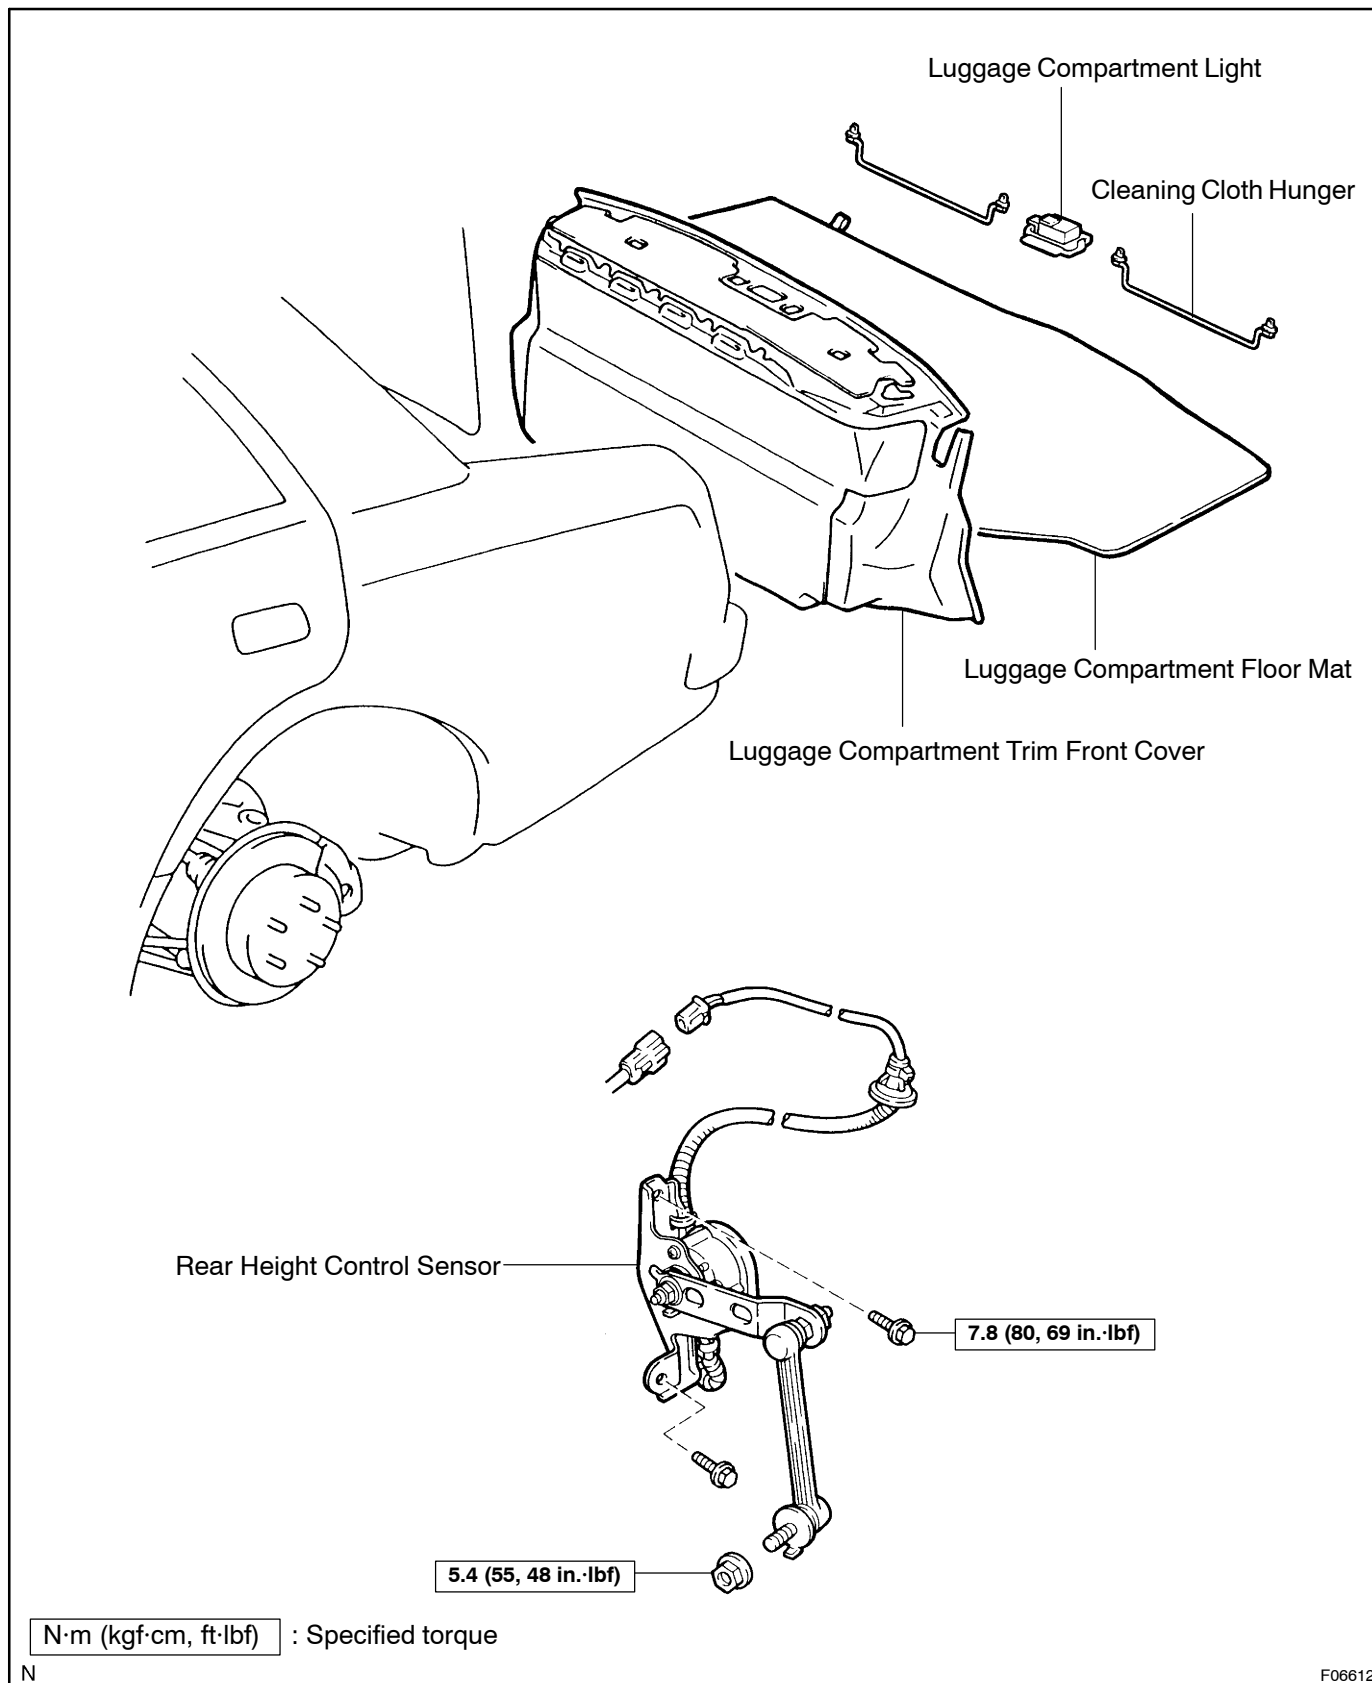

REAR HEIGHT CONTROL SENSOR COMPONENTS

SA119-01

F06612