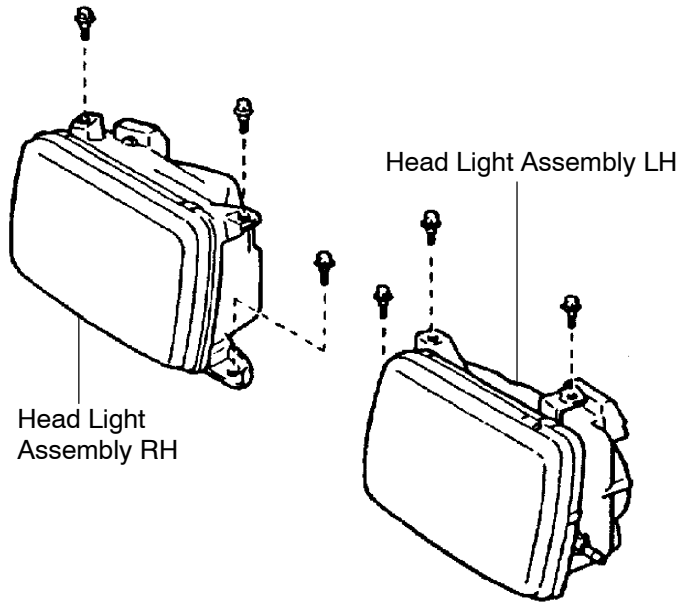

# COMPONENTS

HEADLIGHT

REAR COMBINATION LIGHT

P

109658