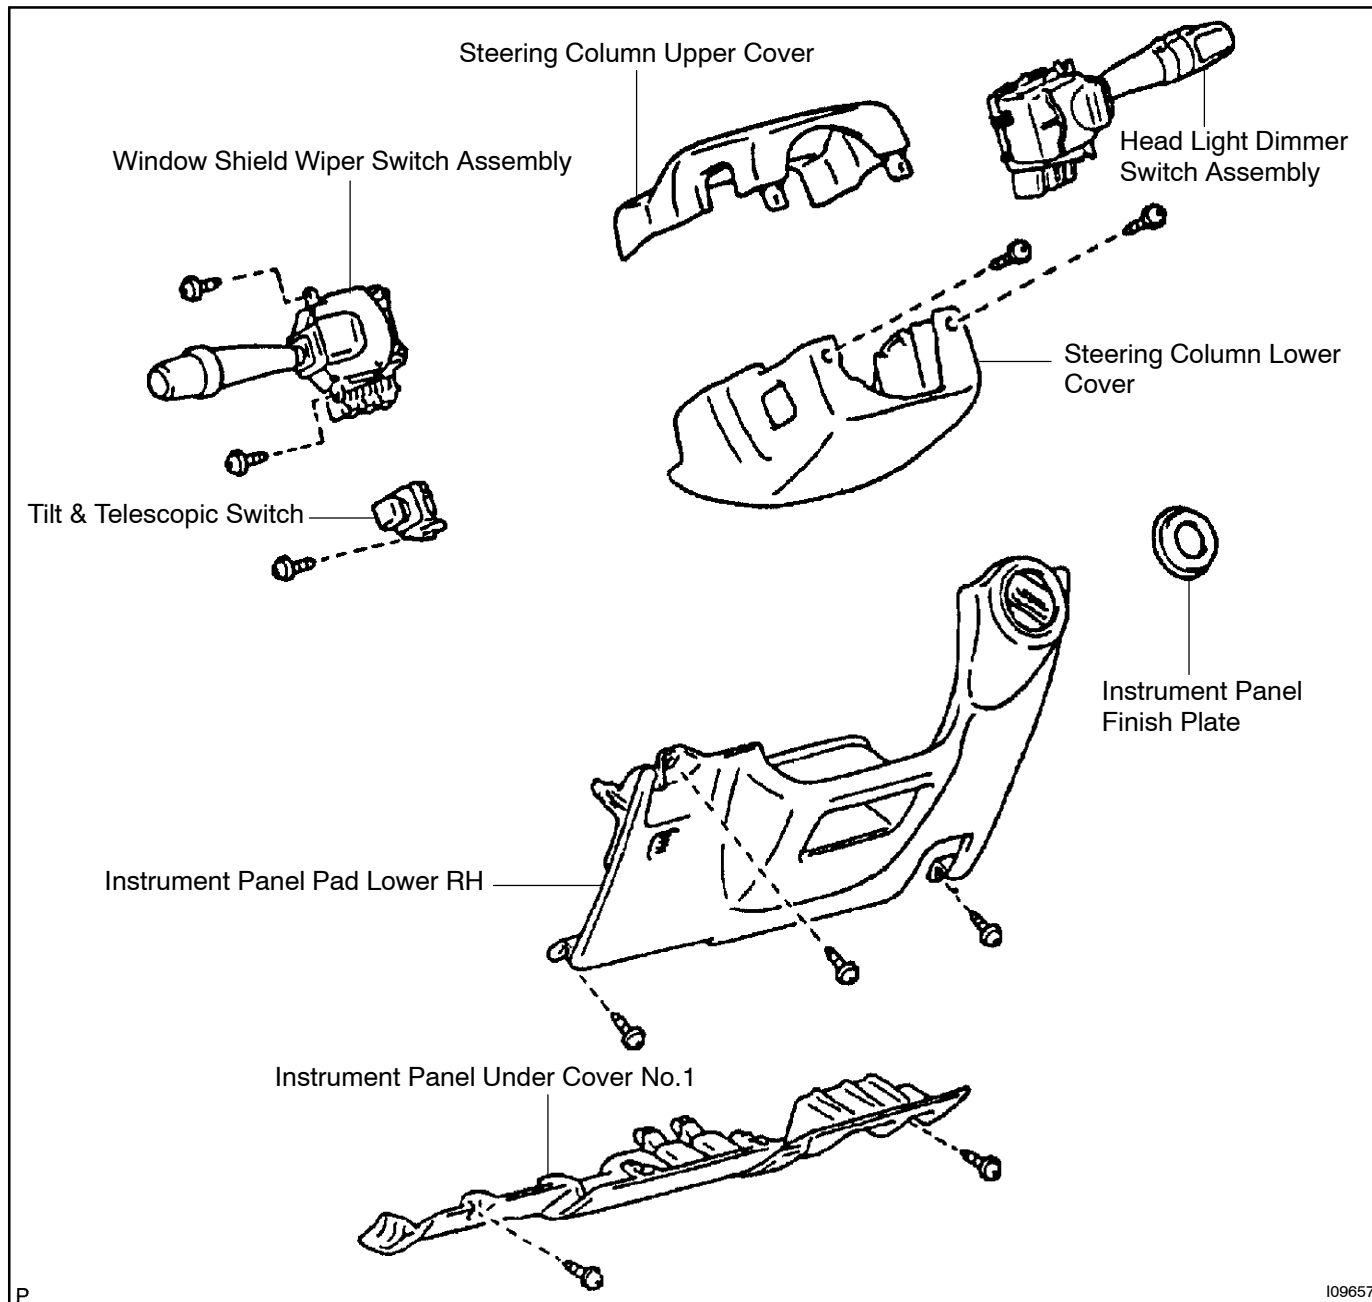

# COMPONENTS

HEADLIGHT

REAR COMBINATION LIGHT

P

109658