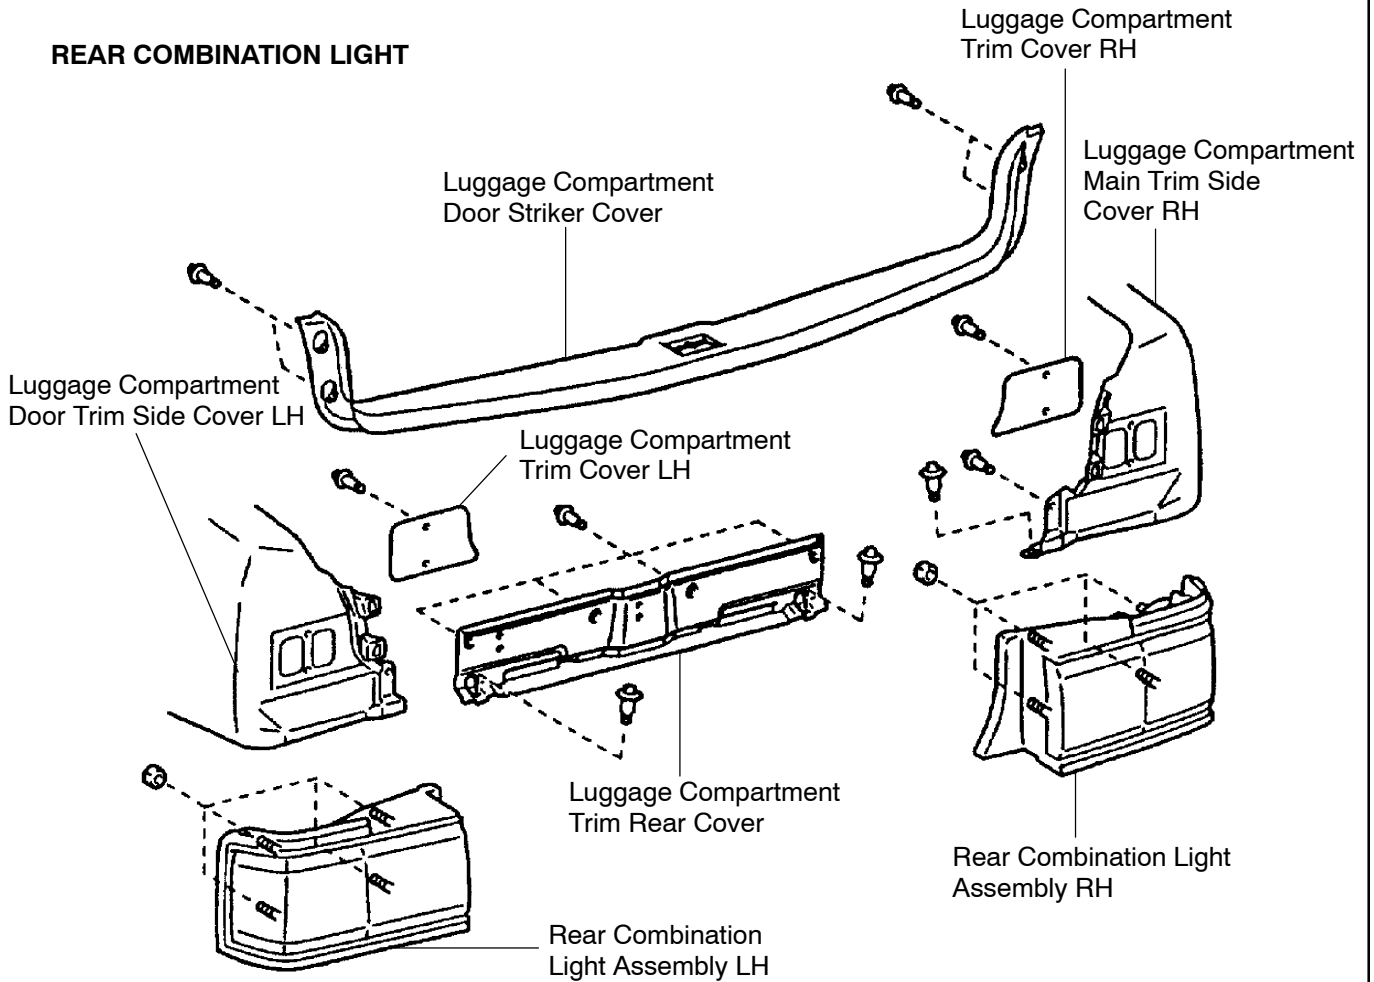

# COMPONENTS

HEADLIGHT

REAR COMBINATION LIGHT

P

109658