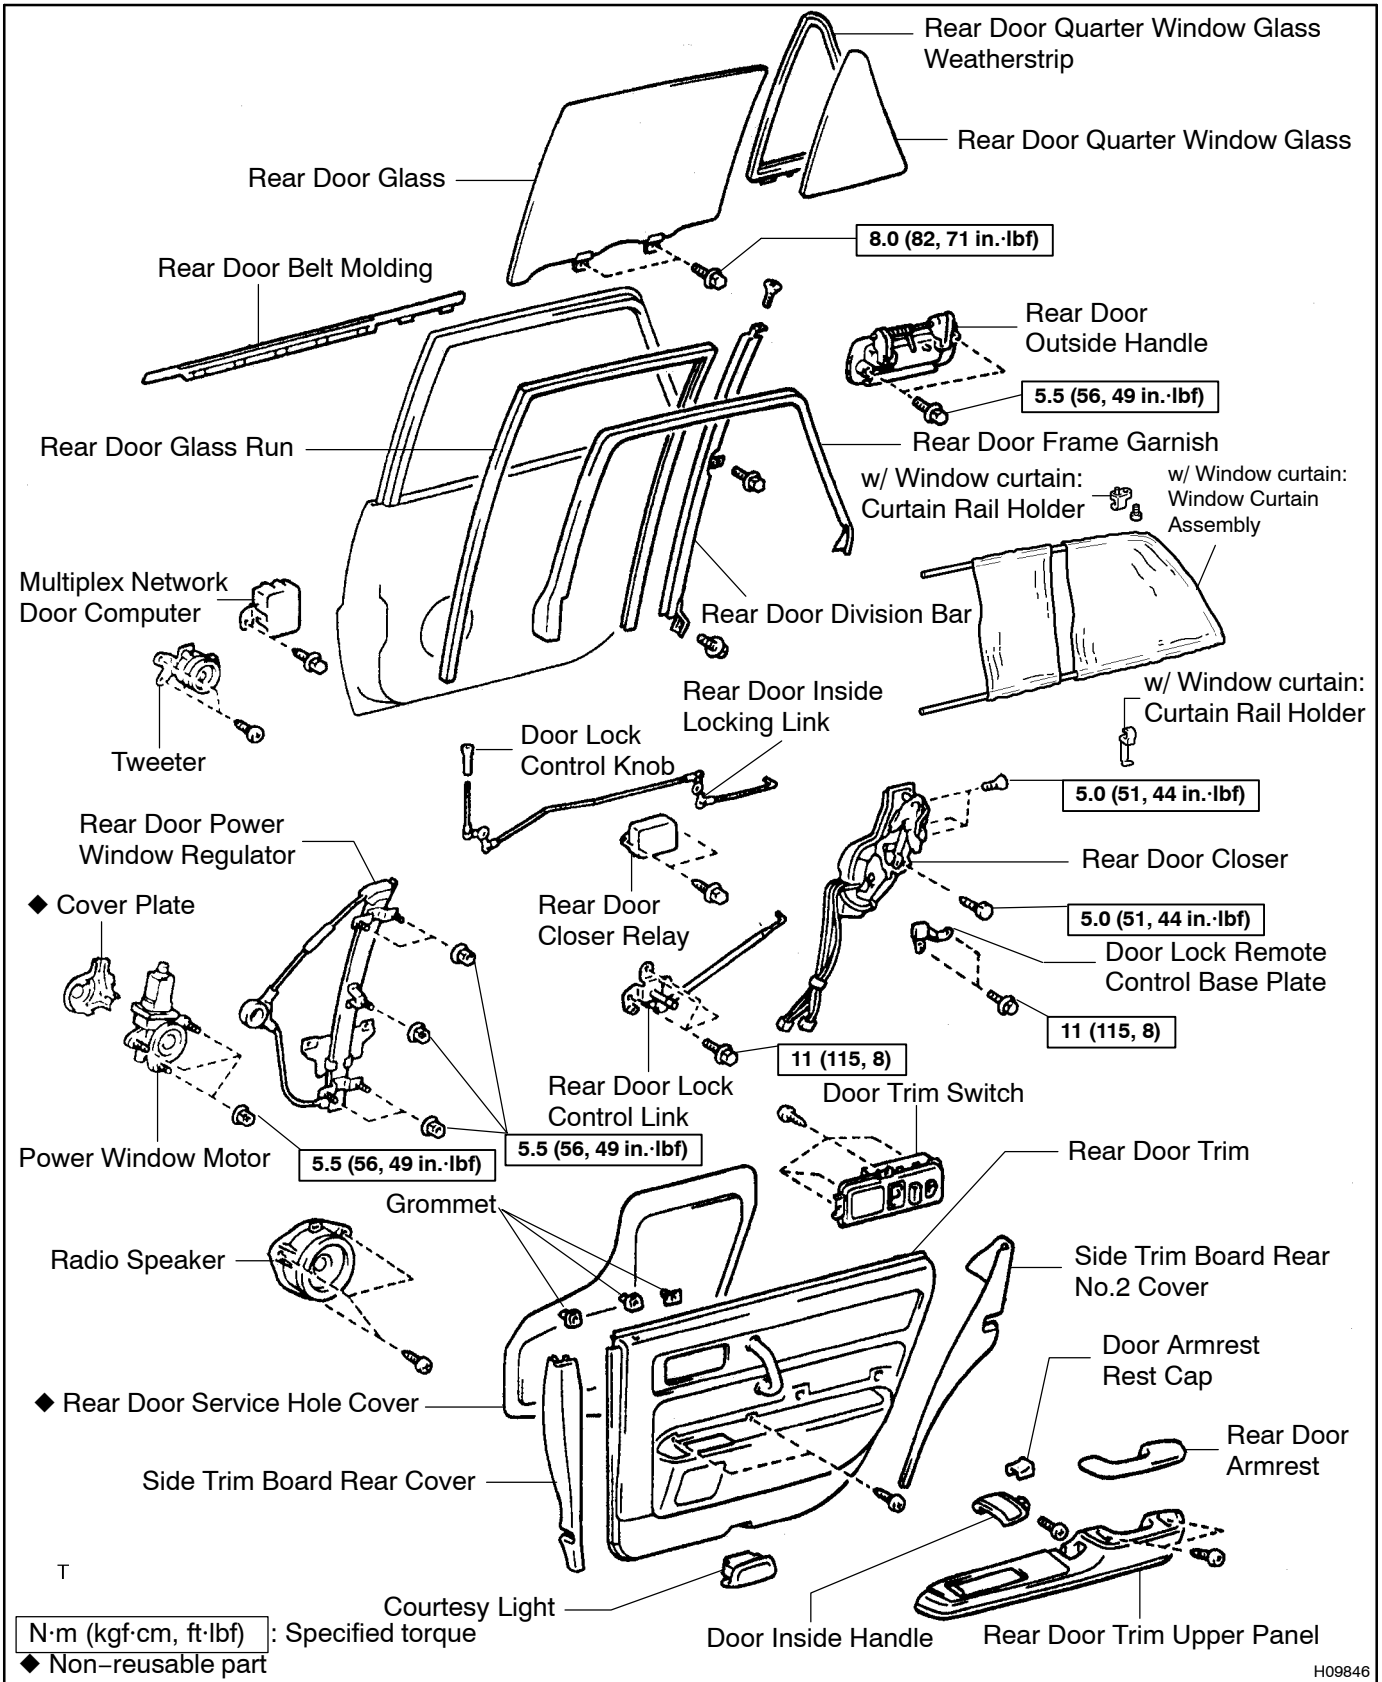

REAR DOOR COMPONENTS

8029Z-01

H09846