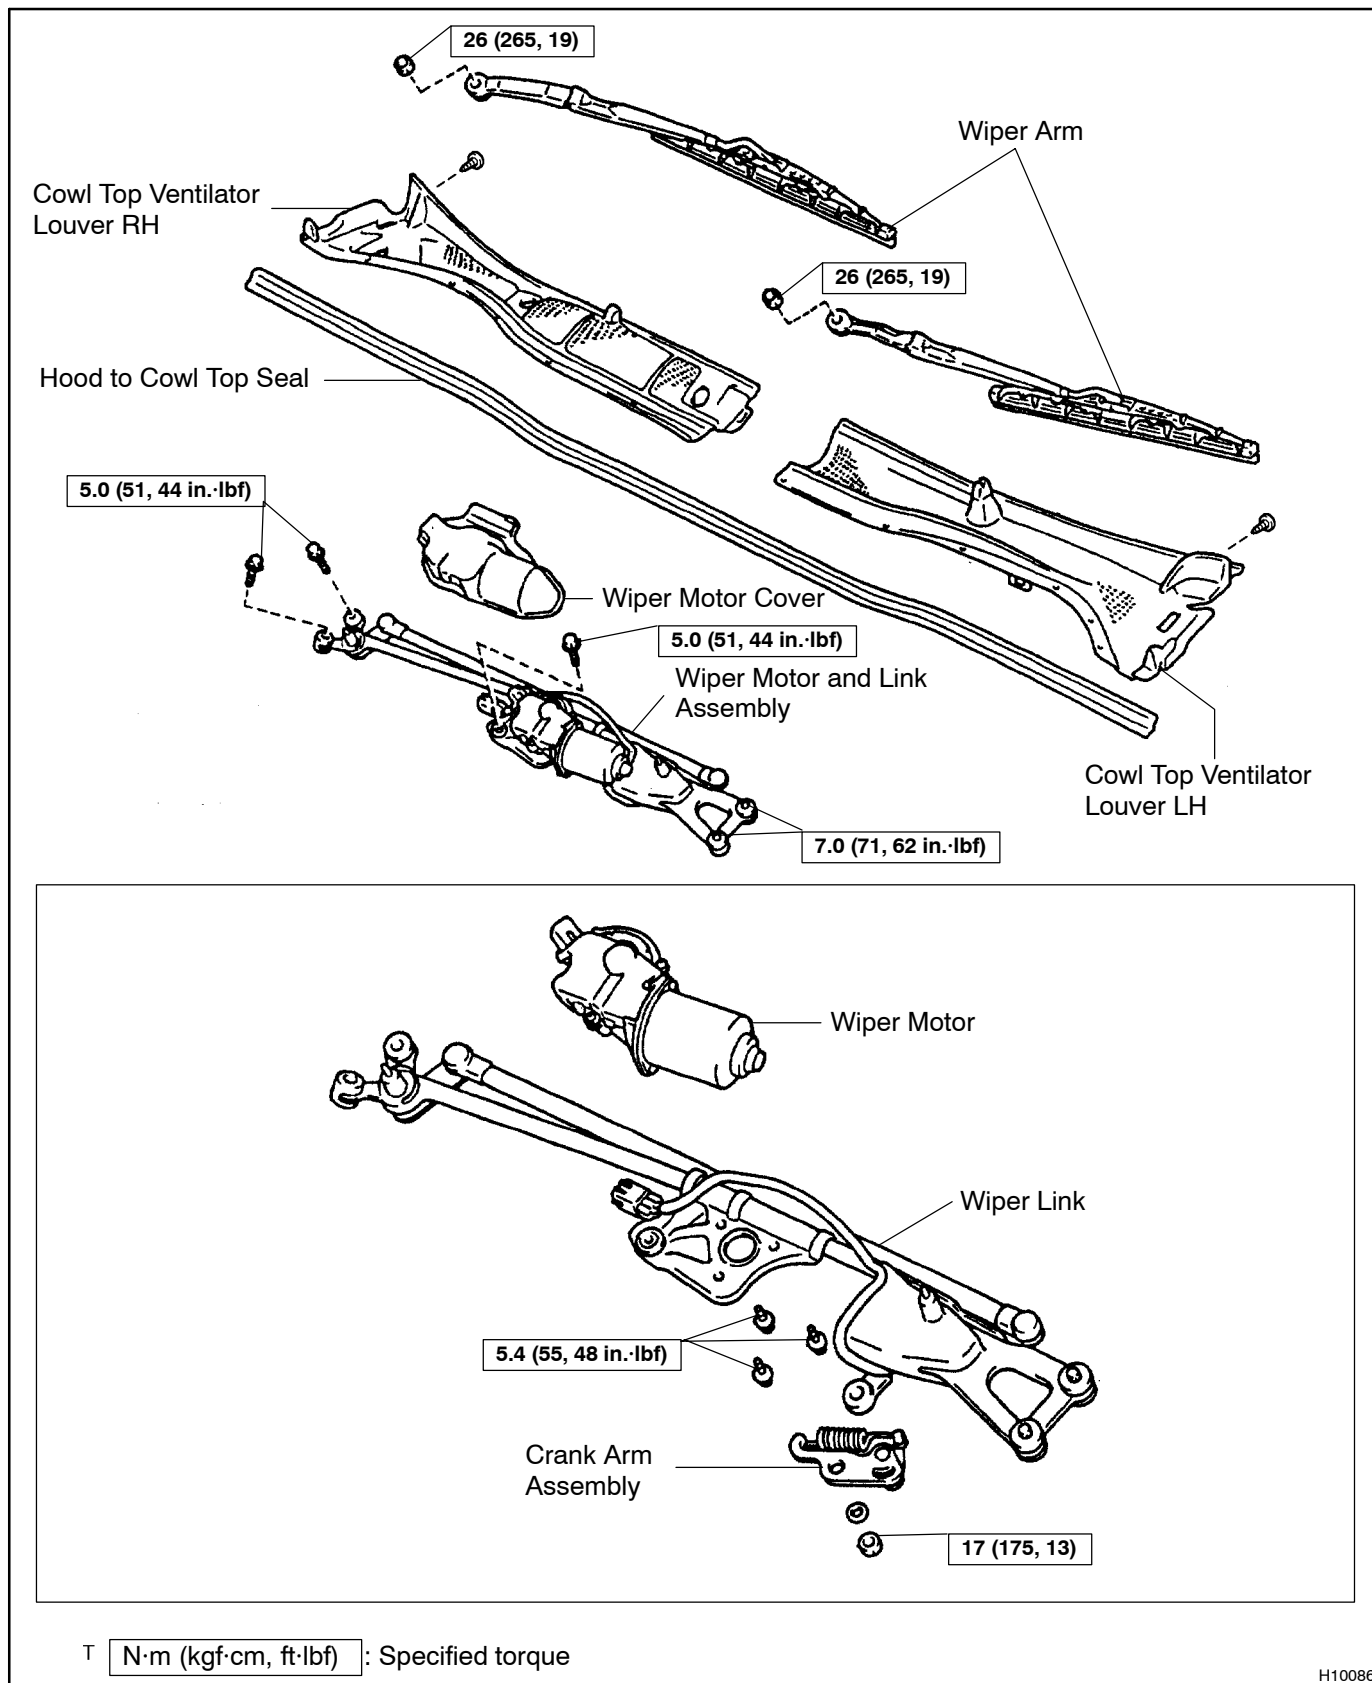

FRONT WIPER AND WASHER COMPONENTS

BO299-01

H10086