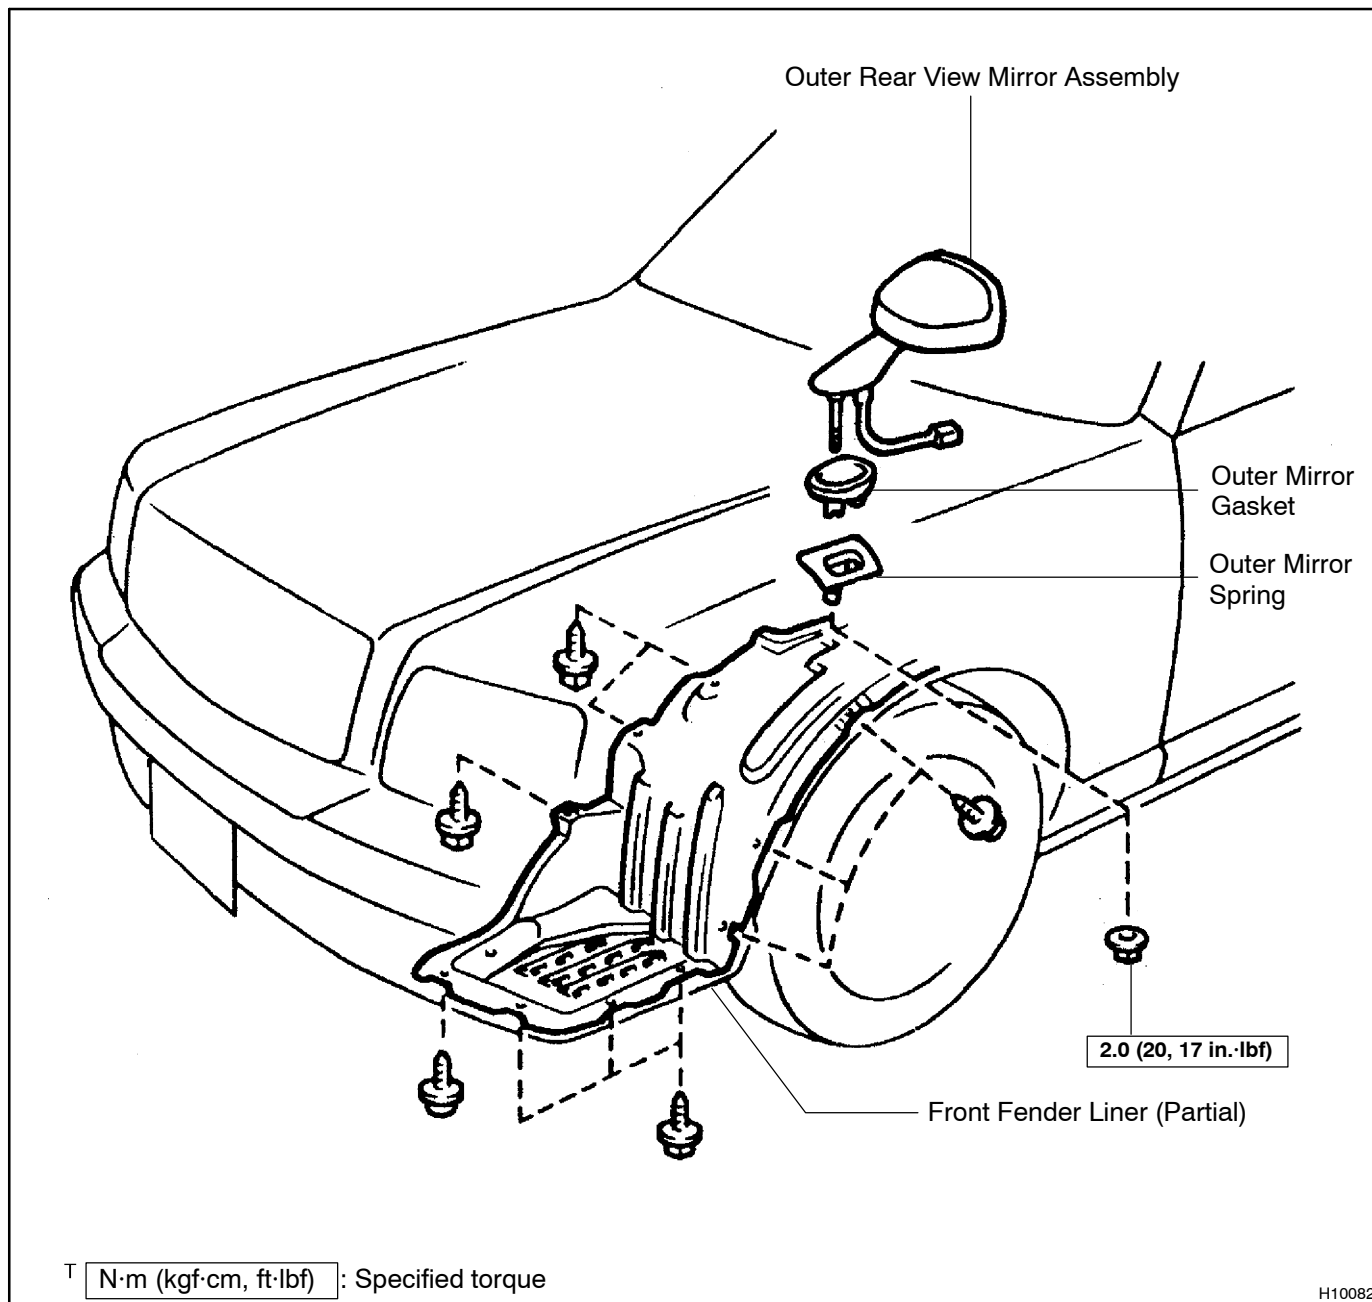

OUTSIDE REAR VIEW MIRROR (Fender Mirror Type) COMPONENTS

BO290-01

H10082