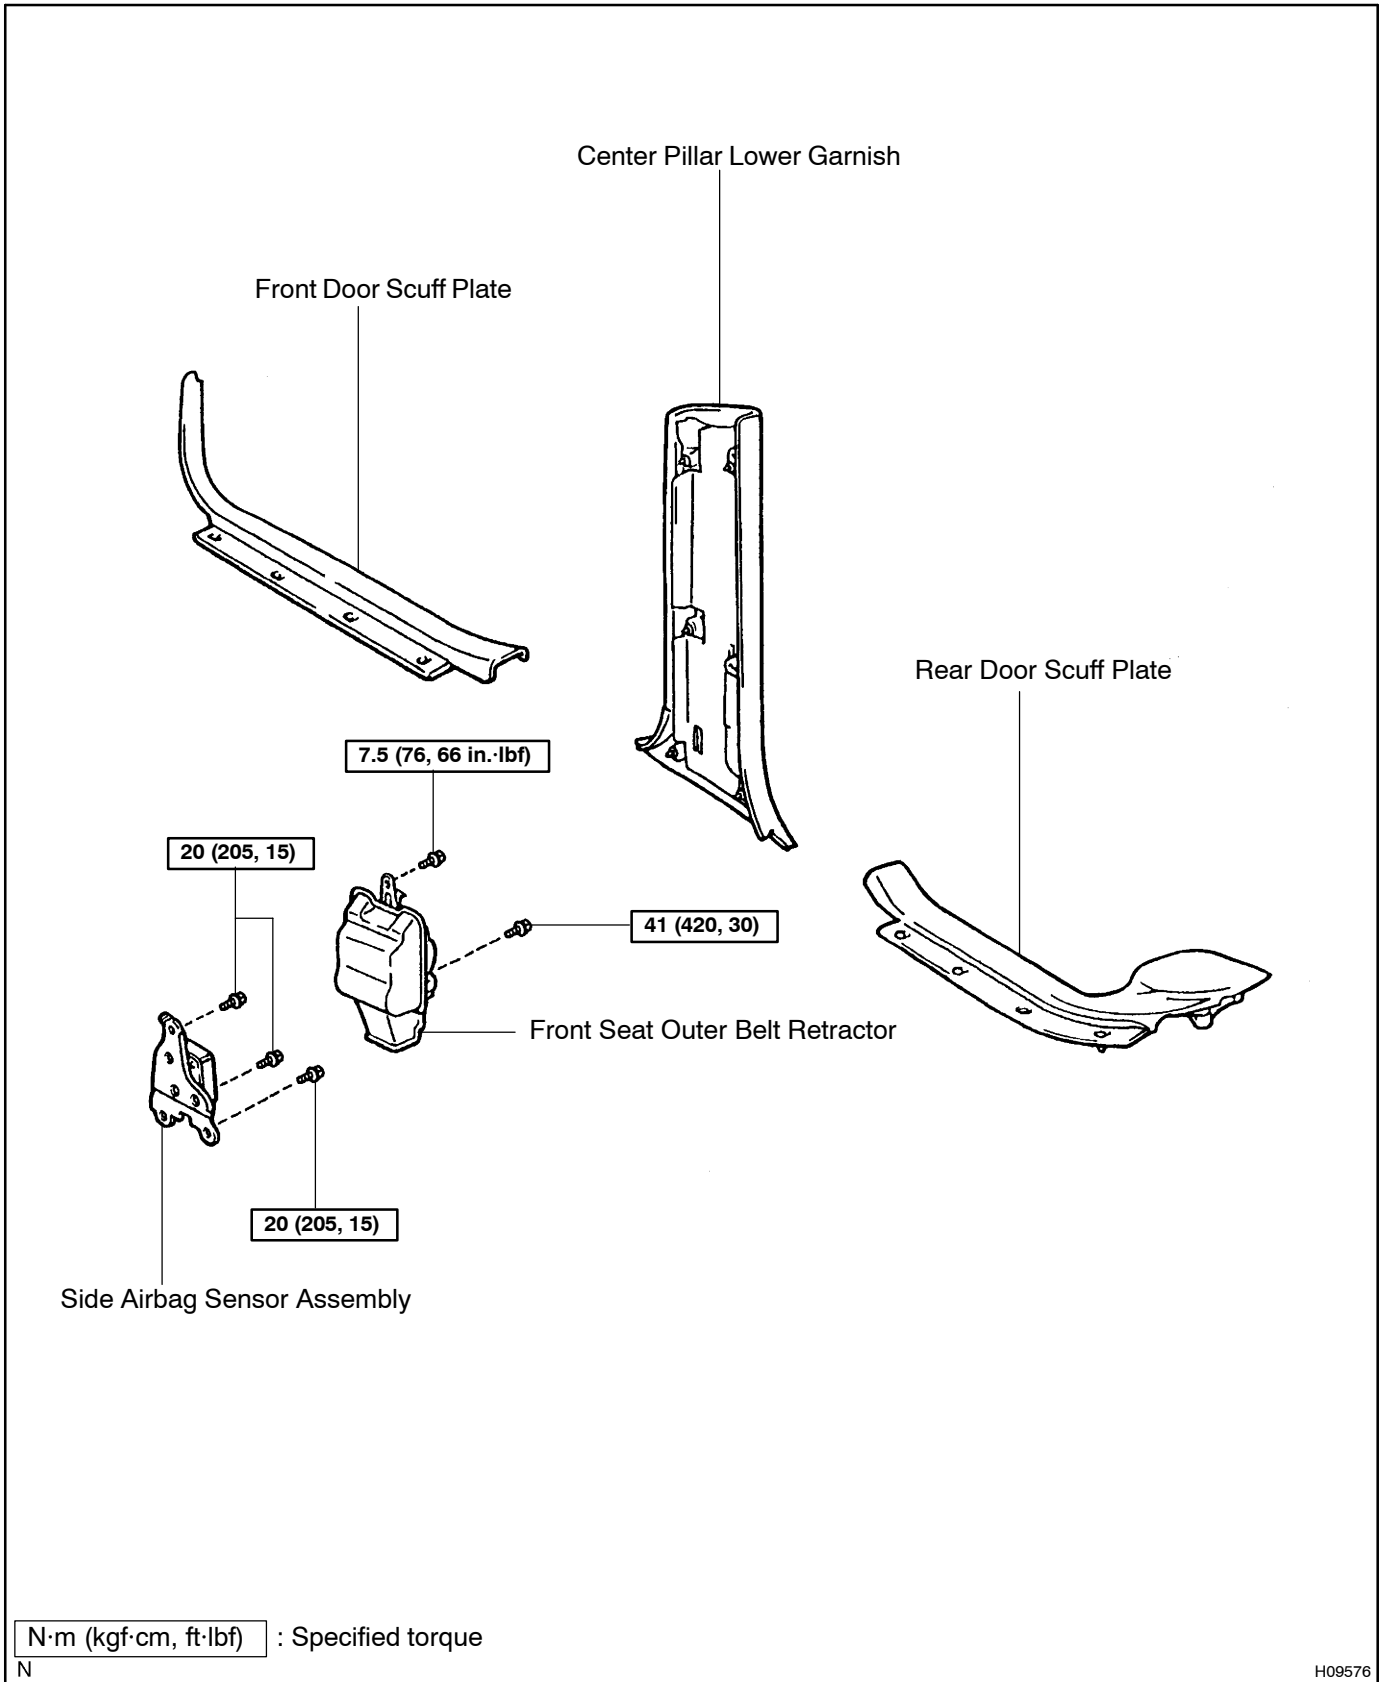

SIDE AIRBAG SENSOR ASSEMBLY COMPONENTS

RS01Q-09

H09576