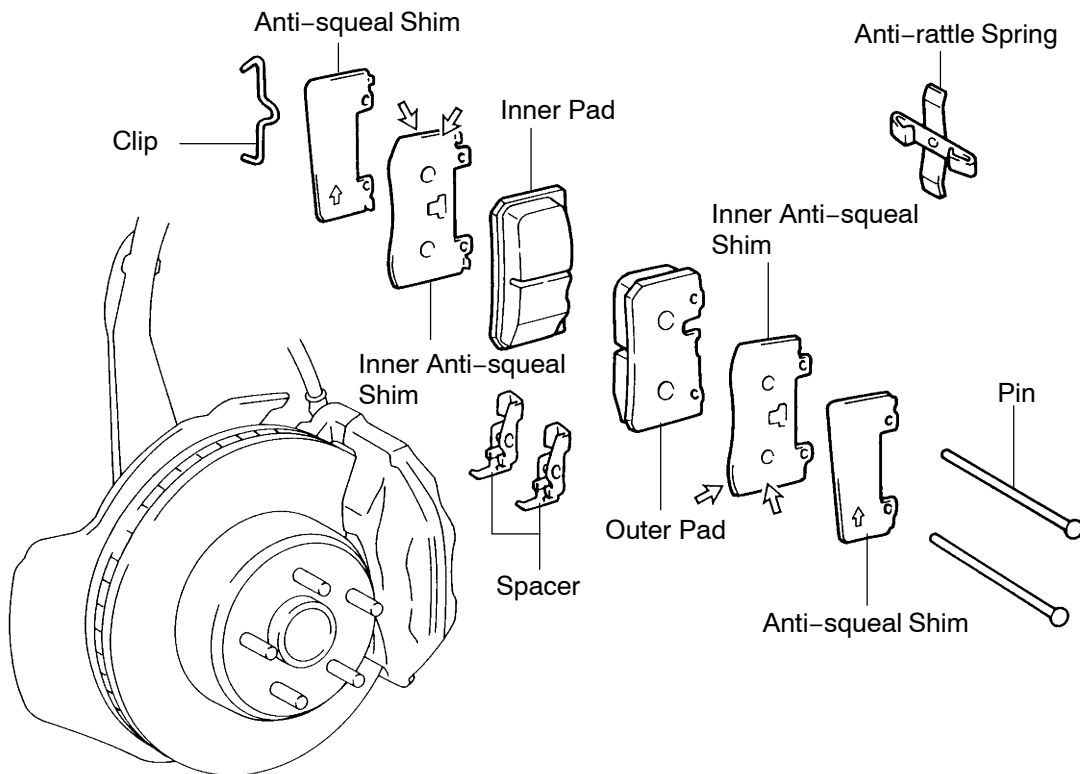

# FRONT BRAKE PAD COMPONENTS

BR0CE-02

⇒ Disc brake grease  
◆ Non-reusable part

N

F07535