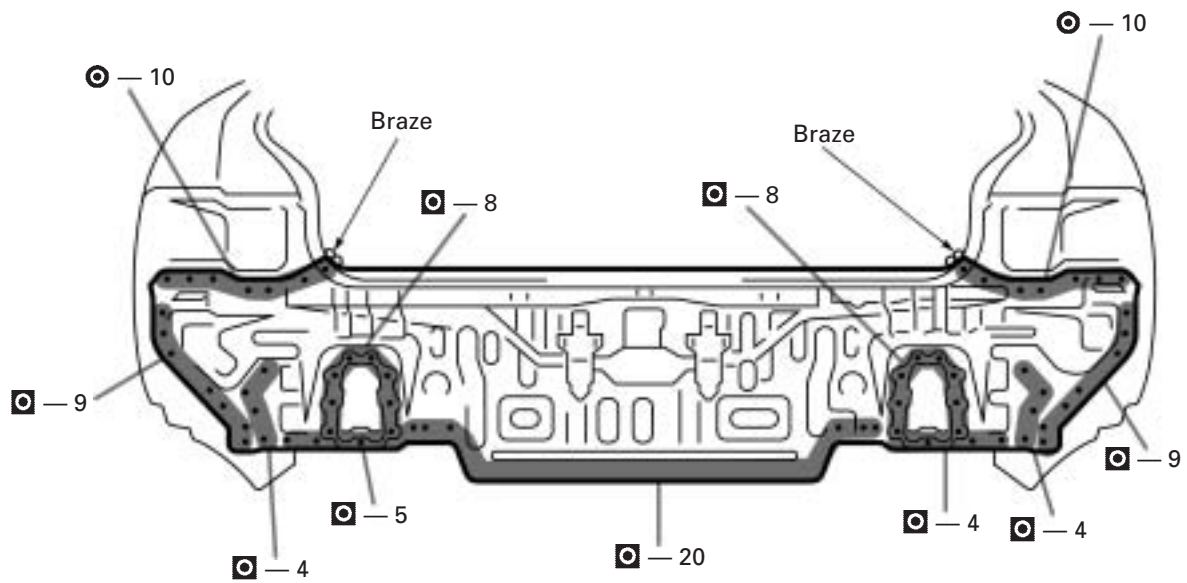

BODY LOWER BACK PANEL (CUT)

REMOVAL

INSTALLATION

1. Temporarily install the new parts and check the fit of the luggage compartment door and rear combination light.