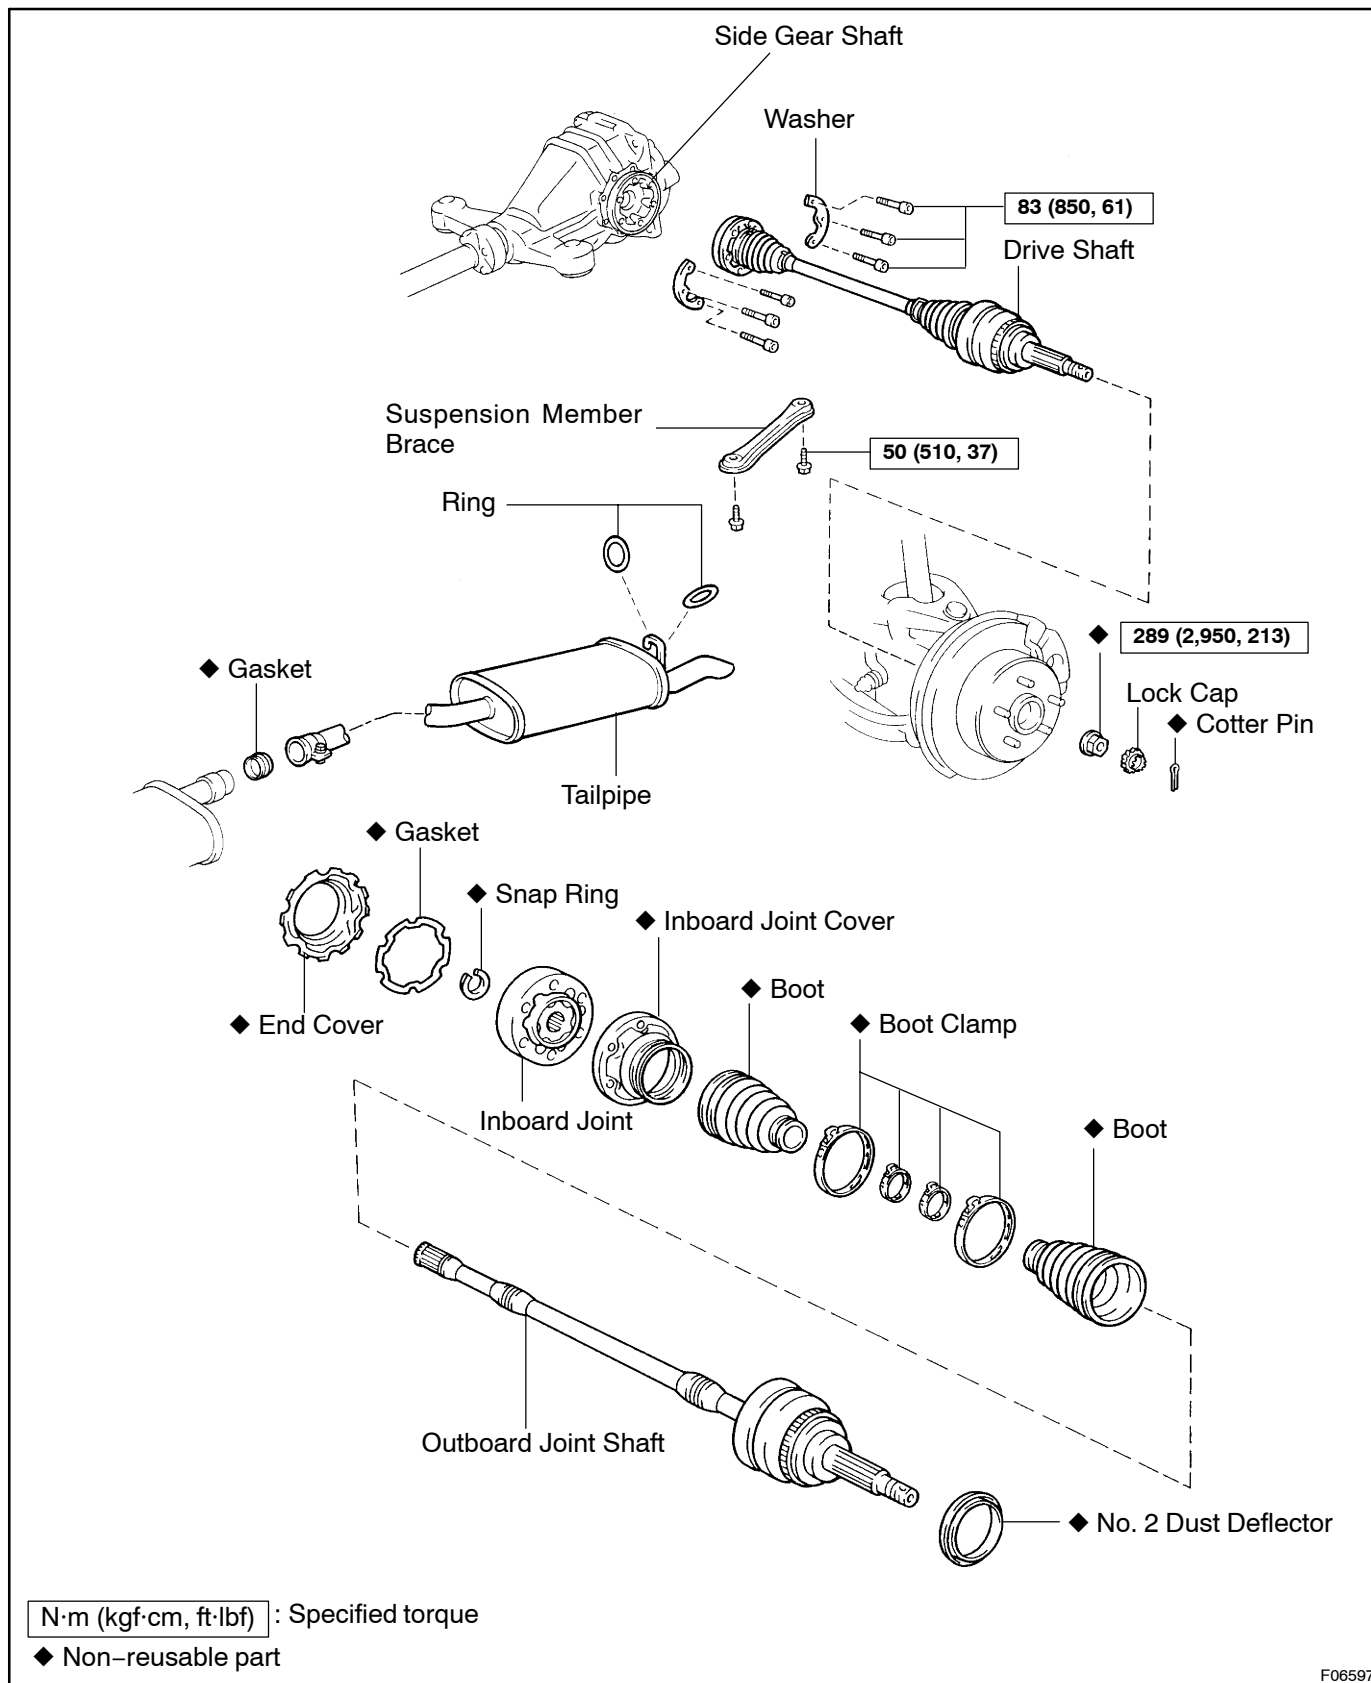

REAR DRIVE SHAFT COMPONENTS

SA0JX-03

F06597