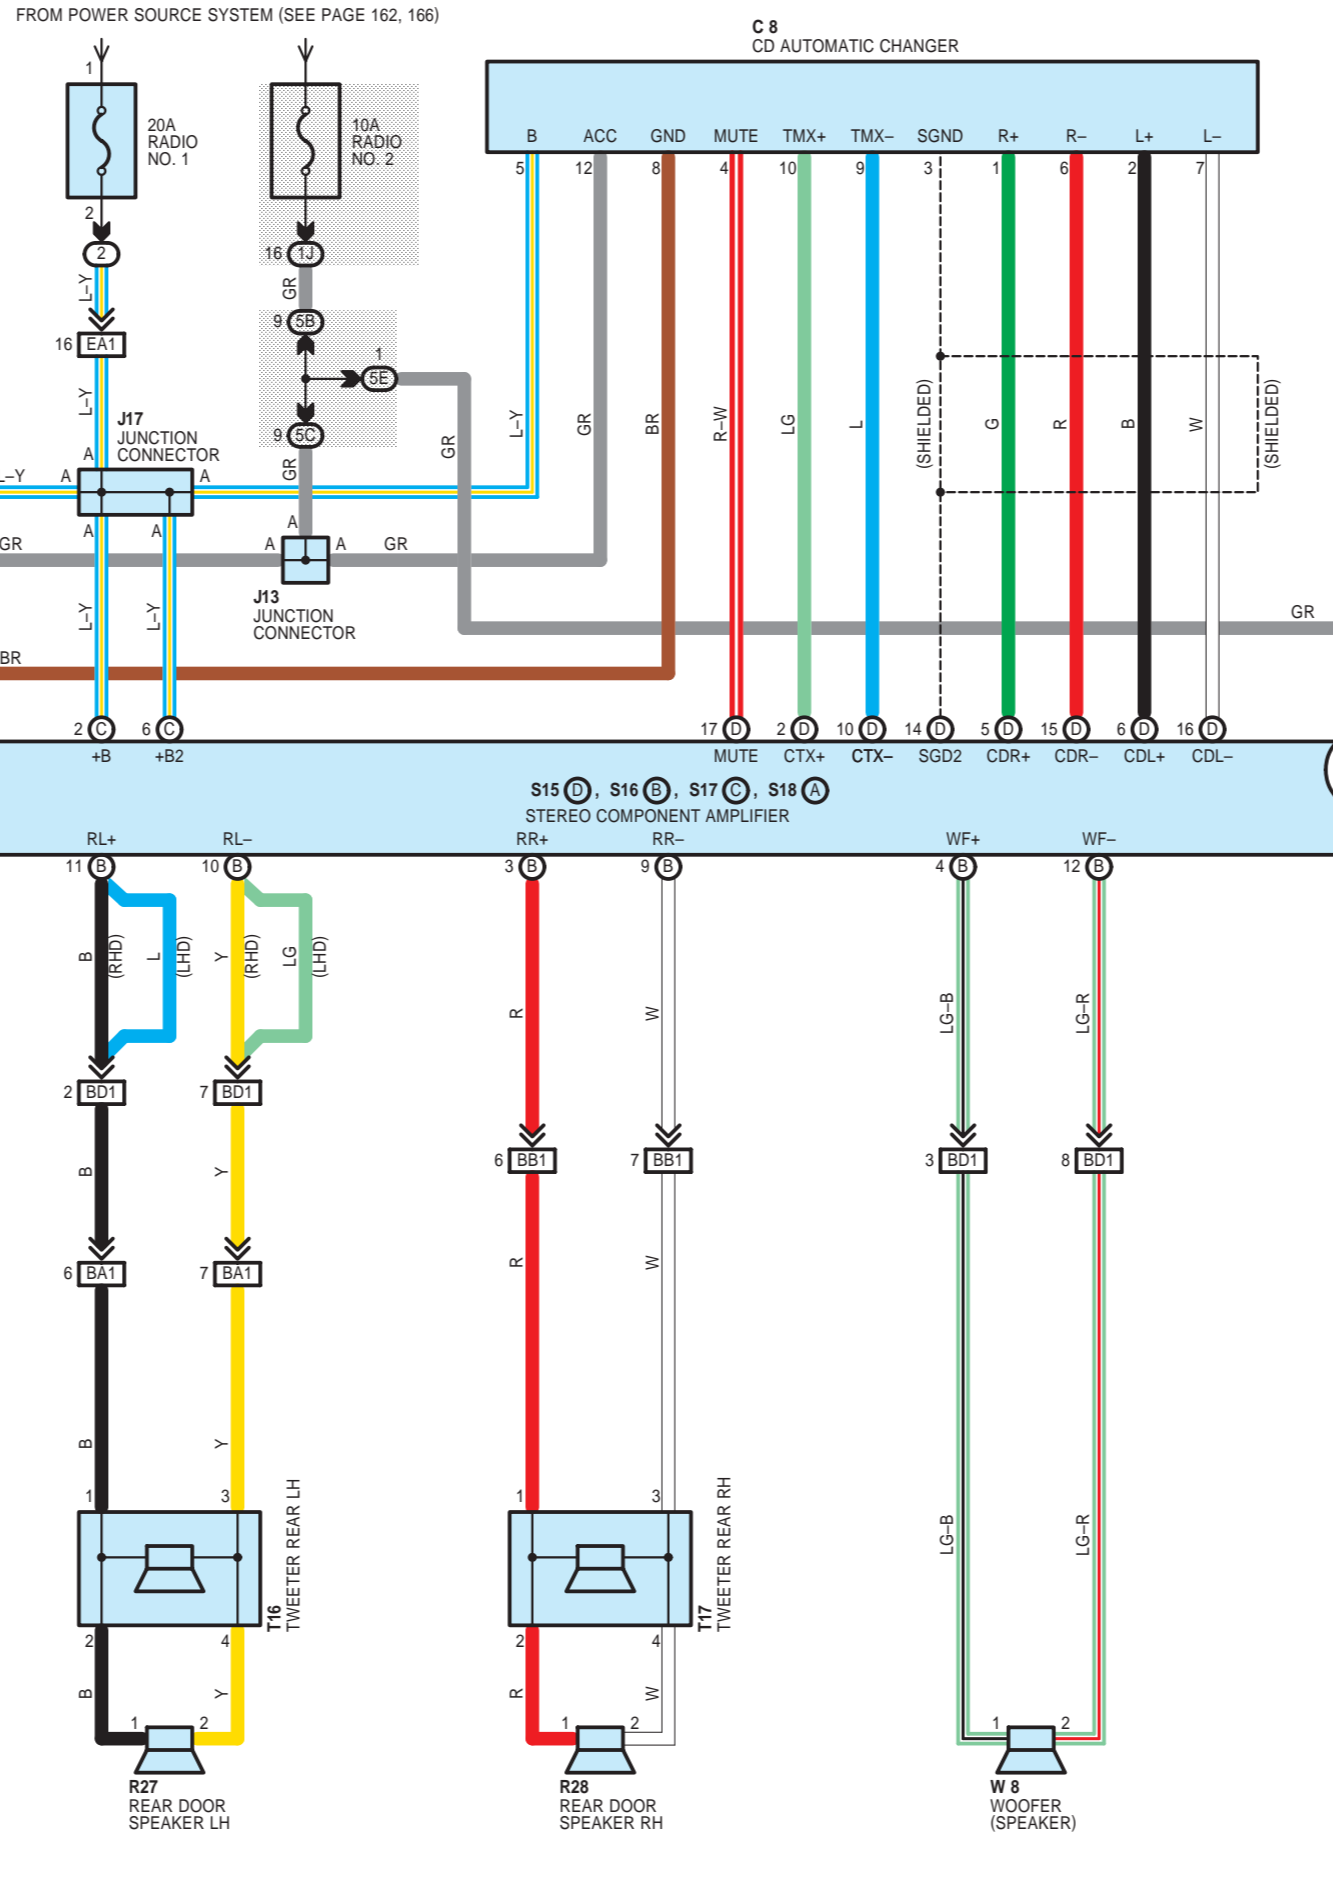

RADIO AND PLAYER

CENTURY (EWD366F)

CENTURY (EWD366F)

RADIO AND PLAYER

CENTURY (EWD366F)