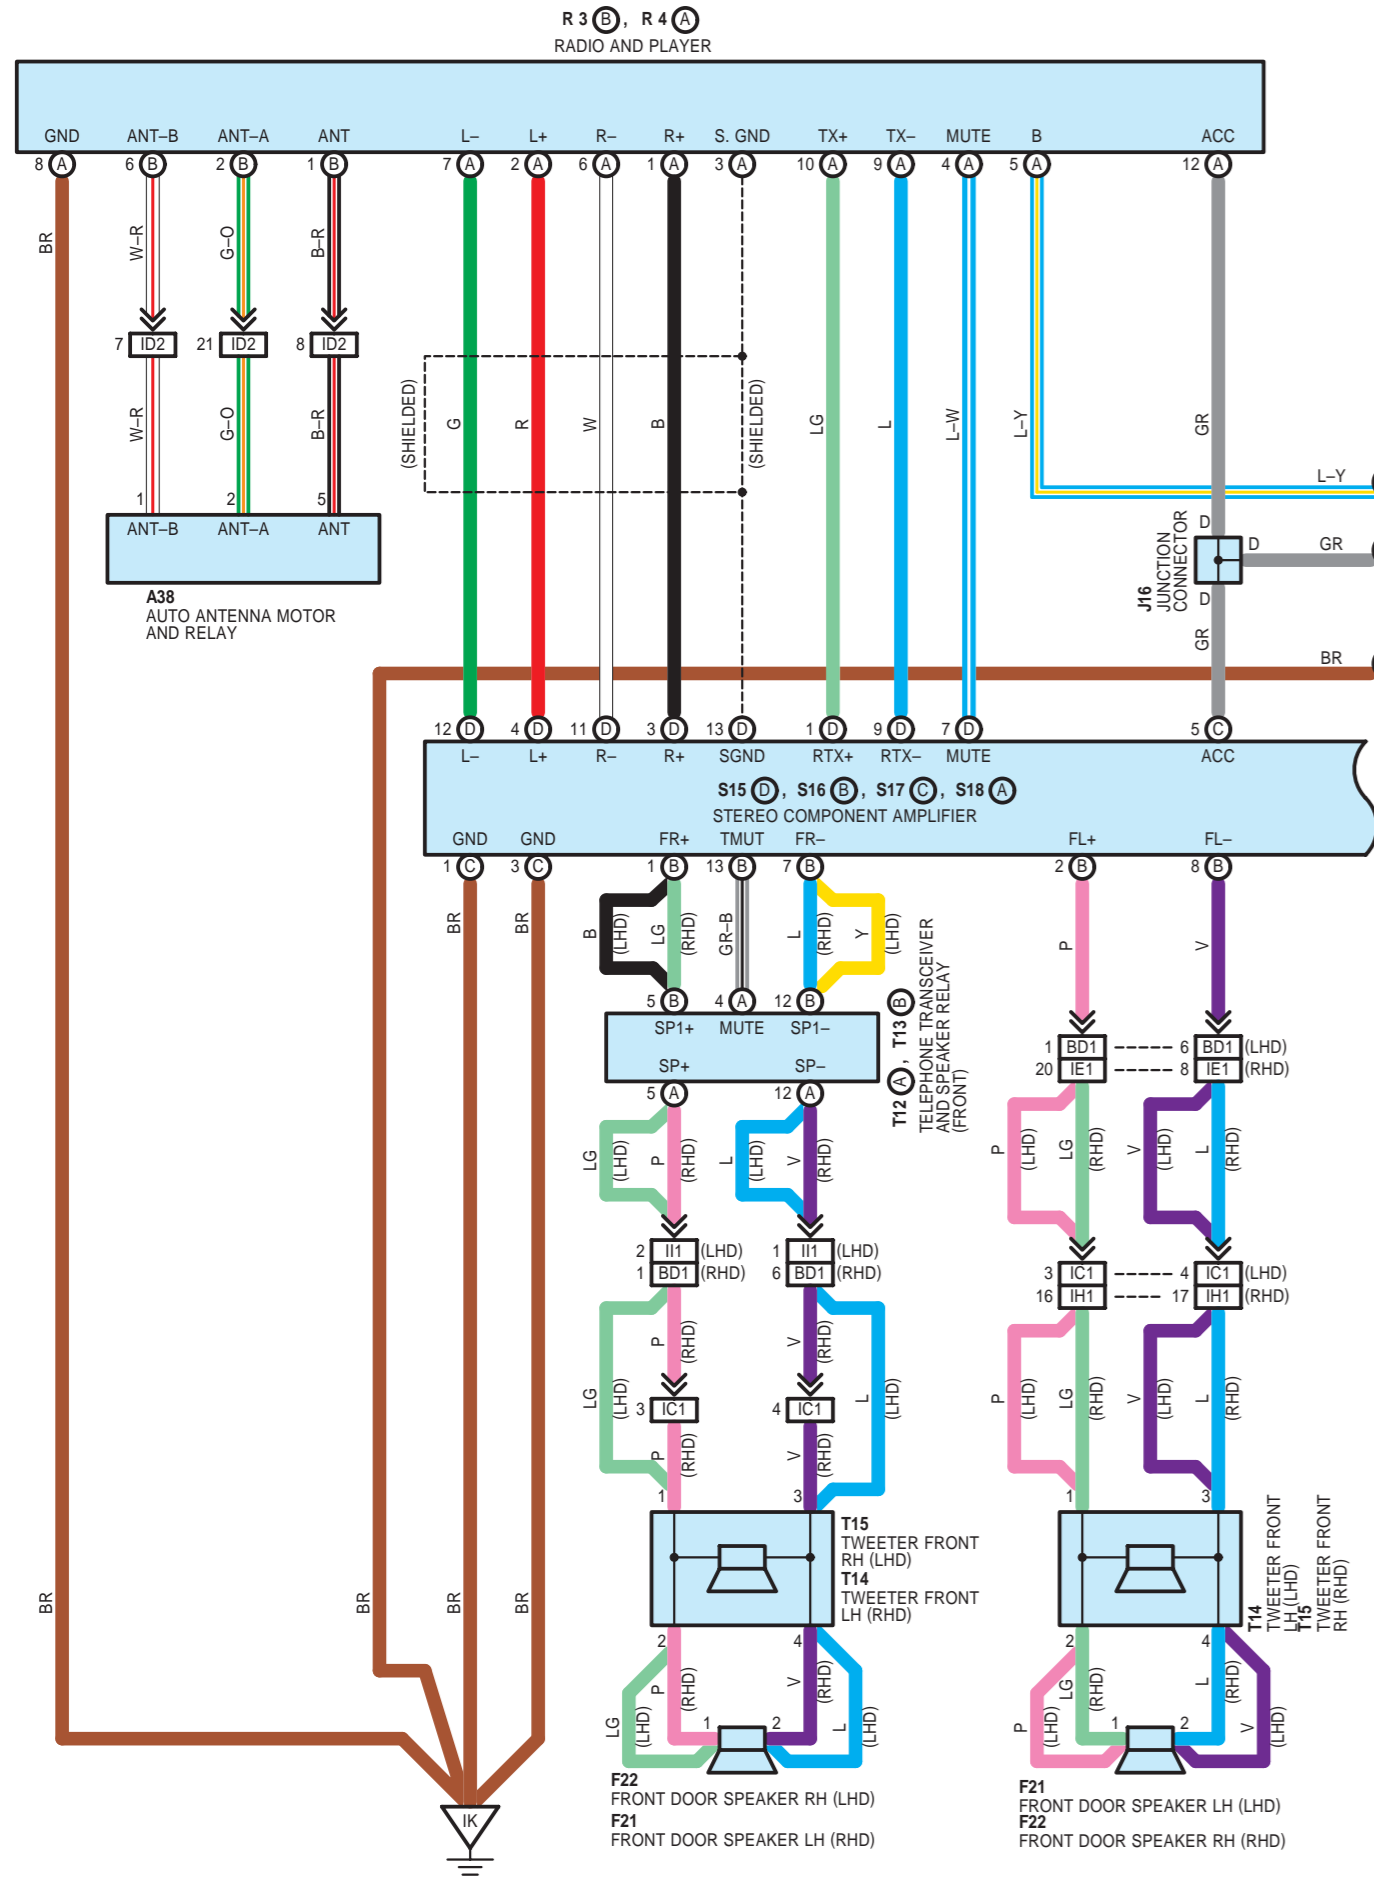

RADIO AND PLAYER

CENTURY (EWD366F)

CENTURY (EWD366F)

RADIO AND PLAYER

CENTURY (EWD366F)