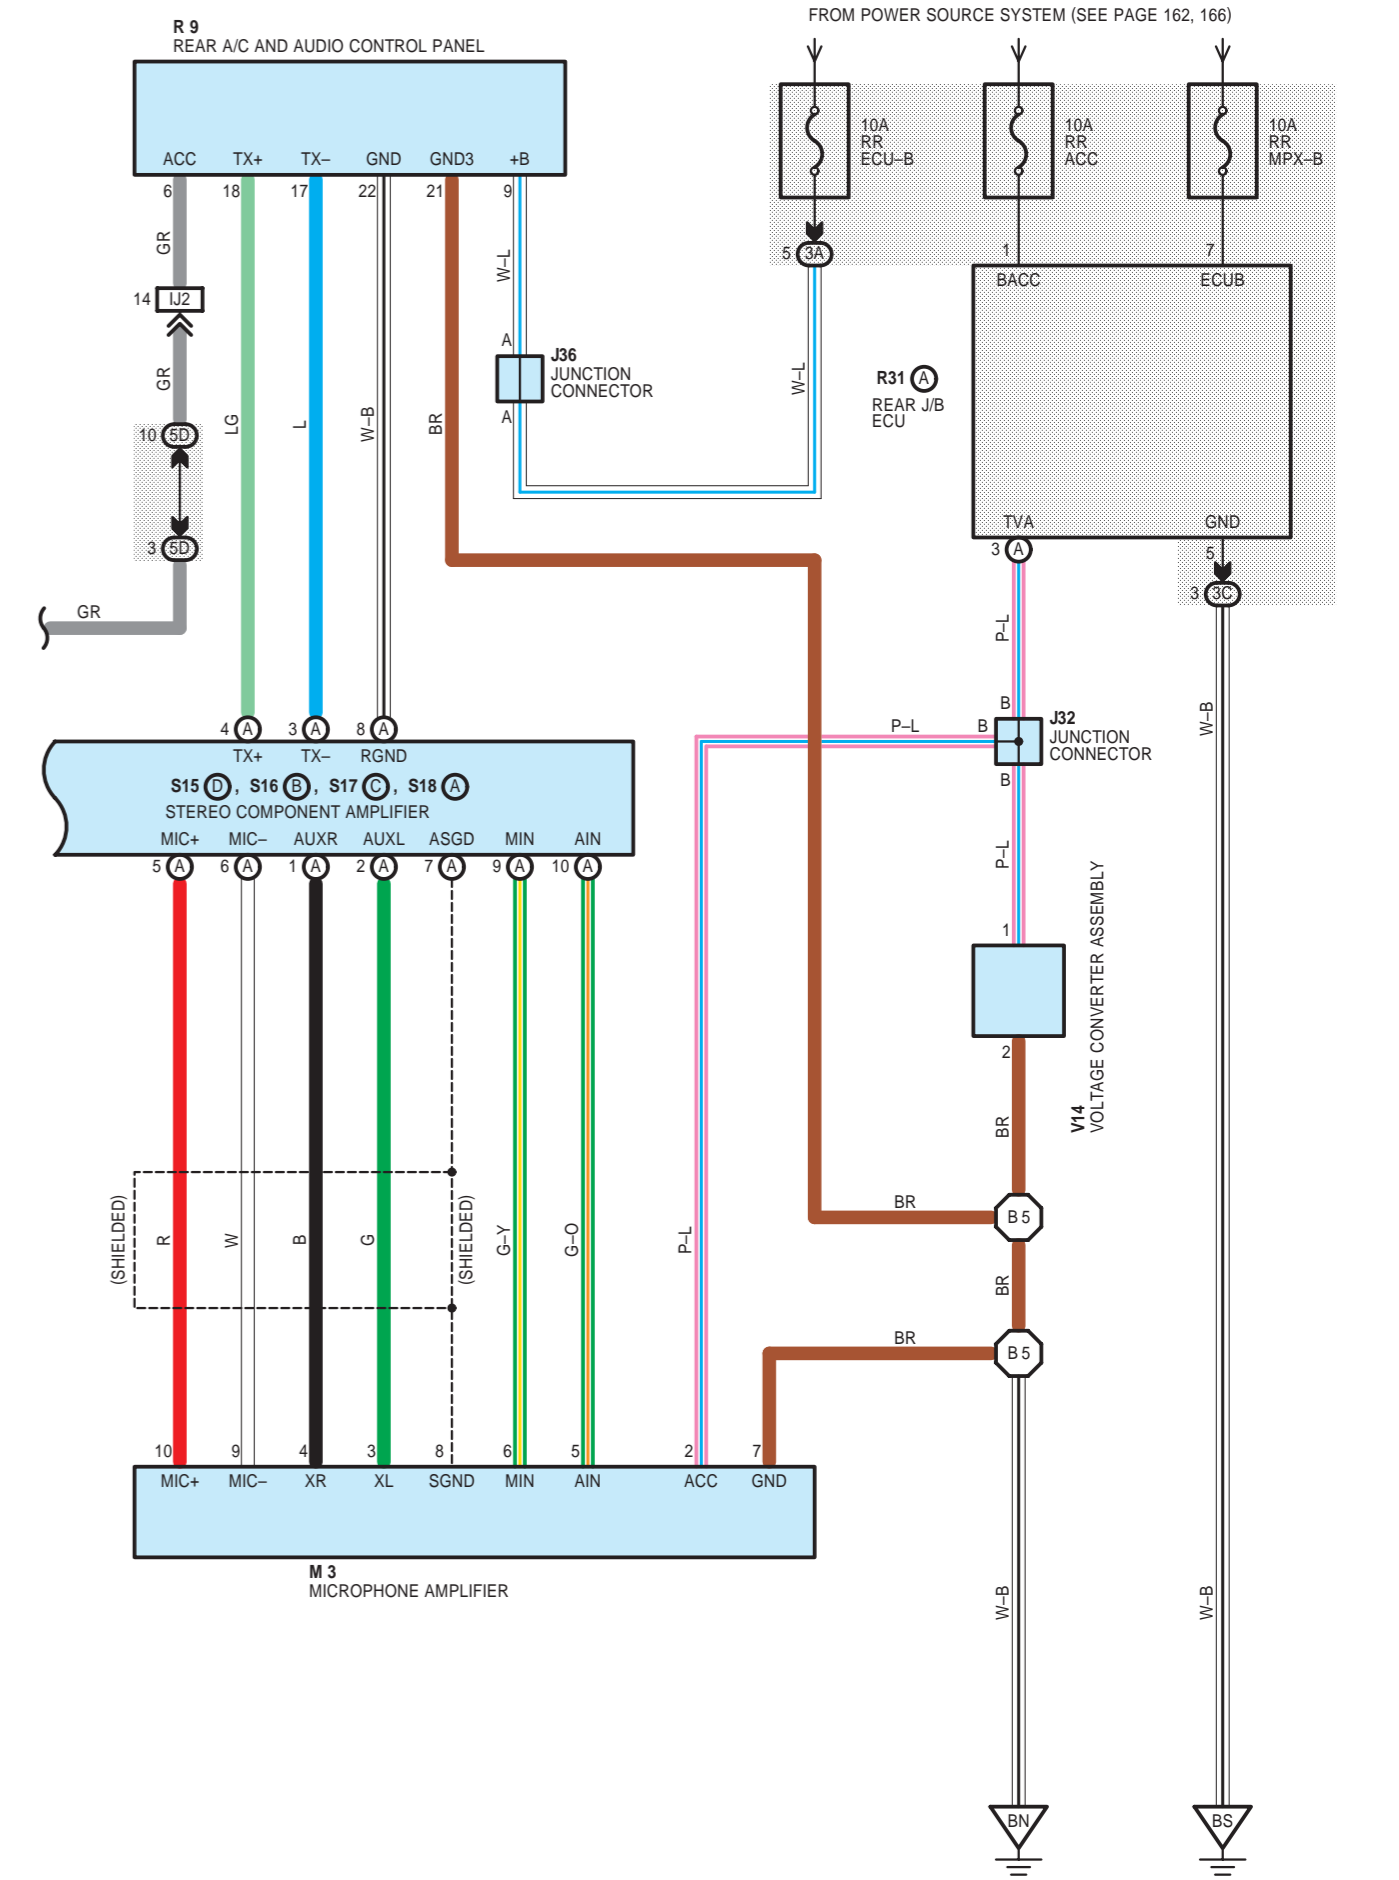

RADIO AND PLAYER

CENTURY (EWD366F)

CENTURY (EWD366F)

RADIO AND PLAYER

CENTURY (EWD366F)