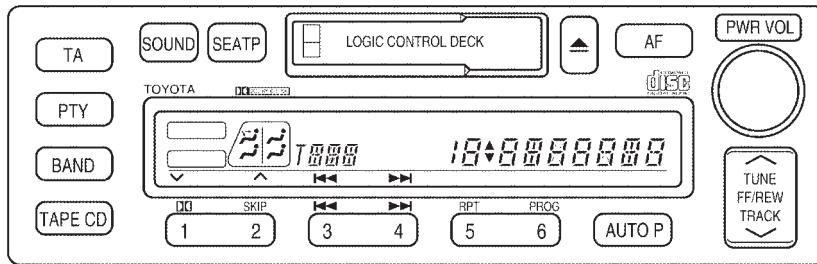

AUDIO SYSTEM

- 1 The audio system consists of a CD changer radio with a built-in cassette player and is provided on all models as standard equipment. The speaker system, which is standard equipment on all models, contains a total of 9 speakers: 4 full-range speakers and 4 tweeters in the door trims, and 1 woofer in the rear tray. (The CD changer is stored in the glove box for the front passenger.)
- 2 An audio control panel and a personal cassette player with earphones are provided in the rear armrest.
- 3 A radio switch-linked rear pole antenna is used.

MO

Front Audio Control Panel

162MO19