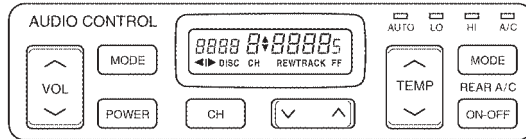

Rear Audio Control Panel

162MO20