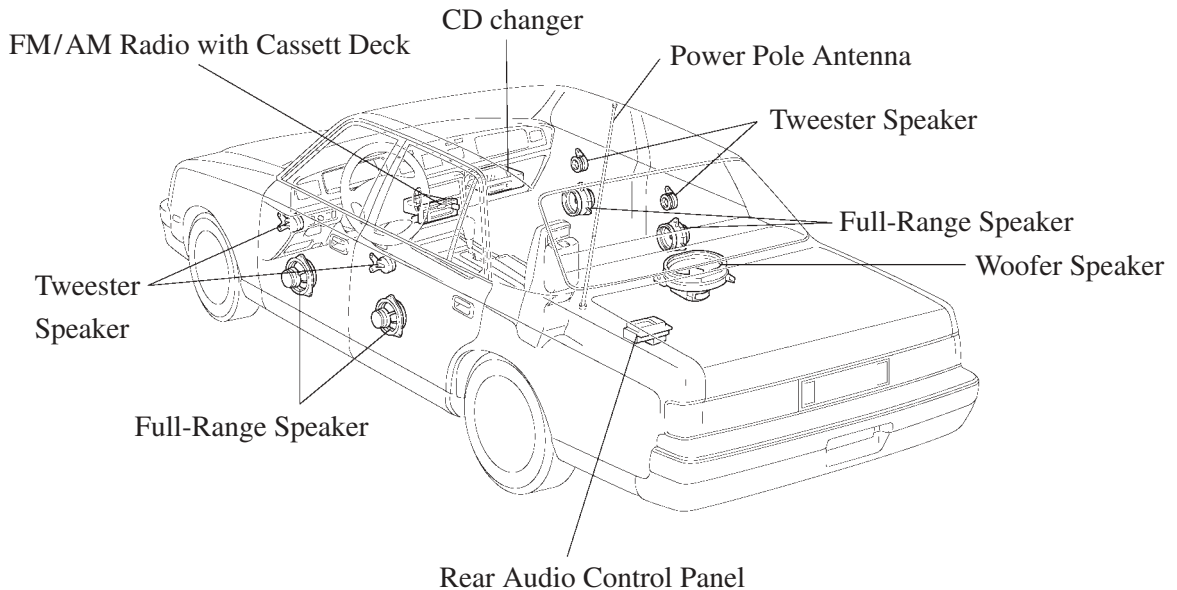

Rear Audio Control Panel

162MO37