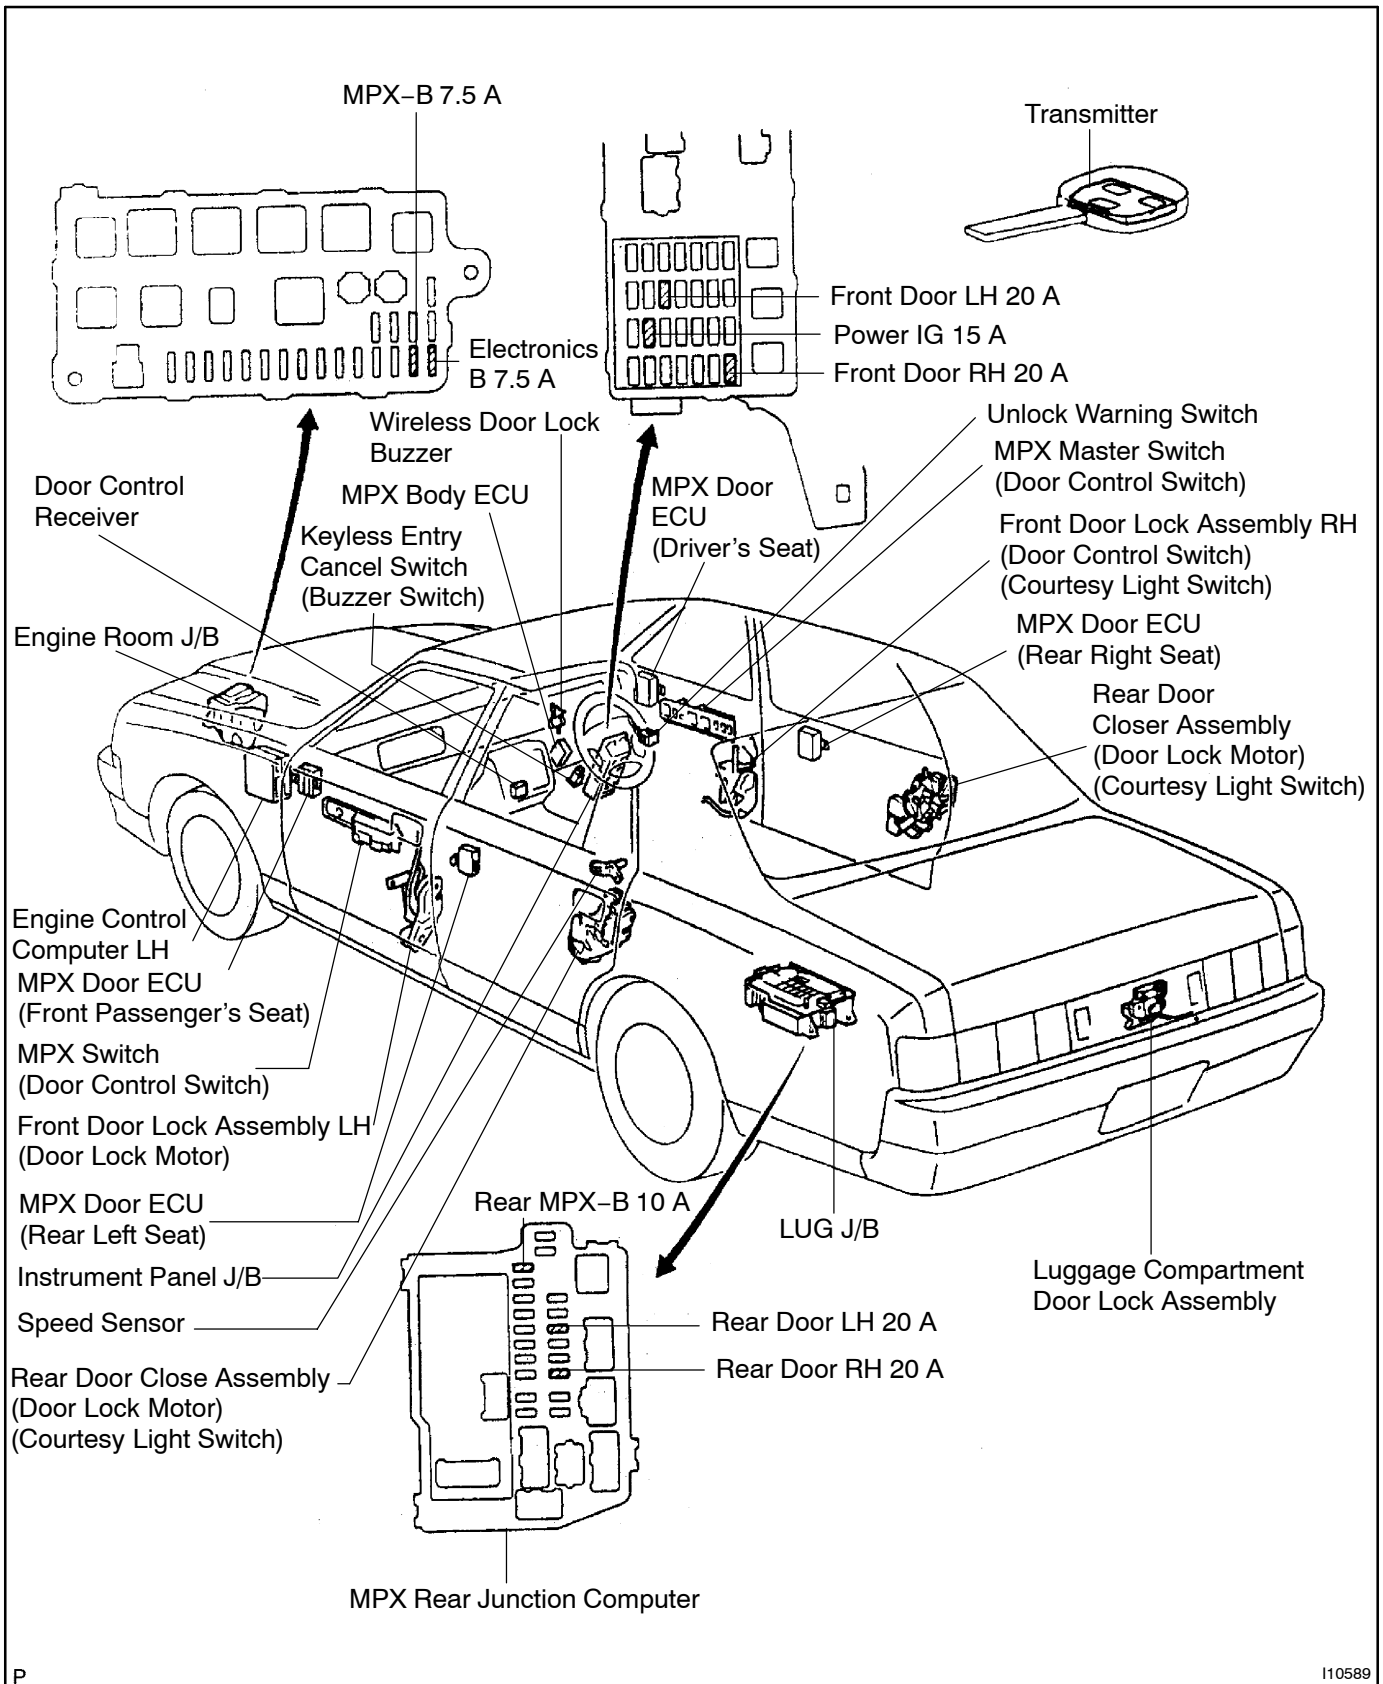

WIRELESS DOOR LOCK CONTROL SYSTEM

BE0GM-05

LOCATION

P

110589