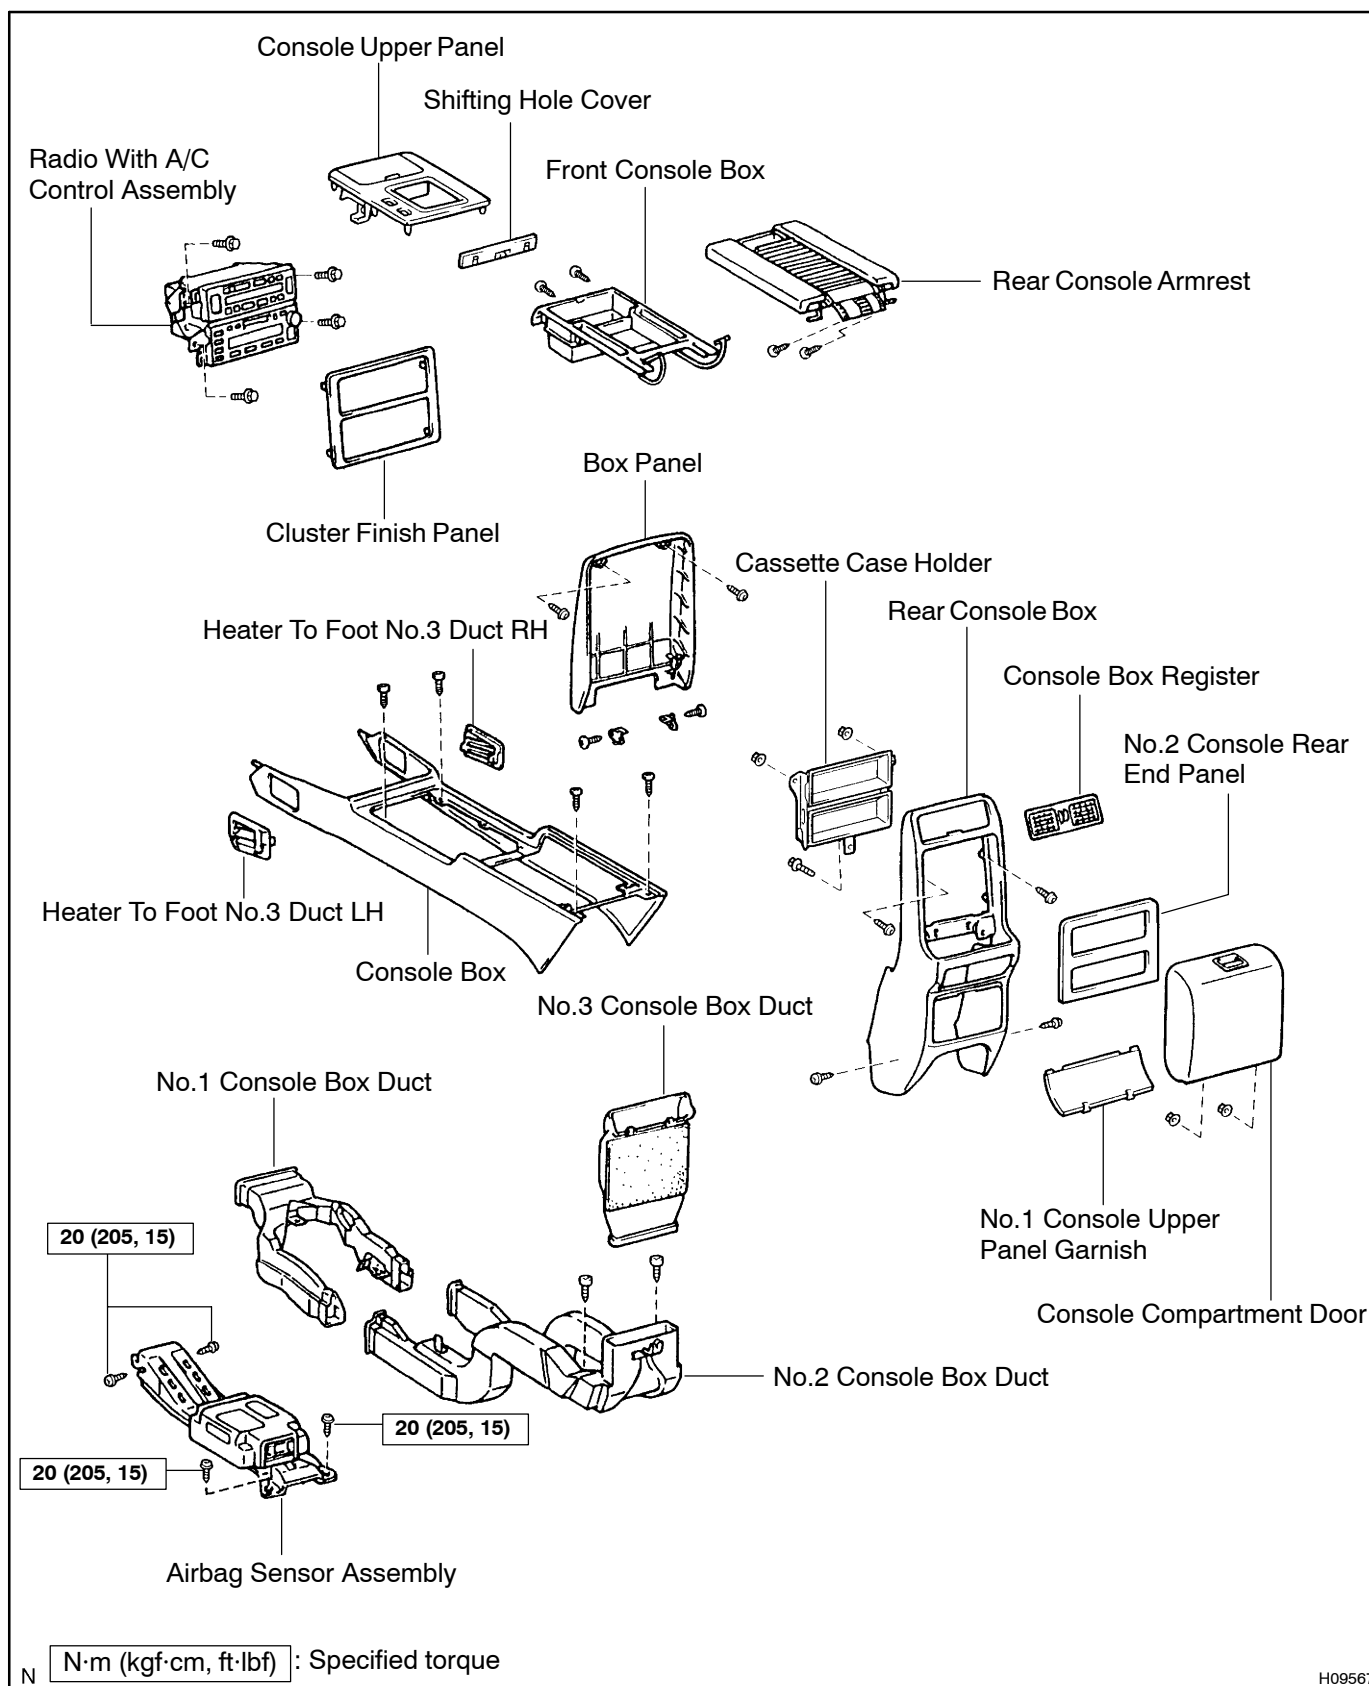

# AIRBAG SENSOR ASSEMBLY COMPONENTS

RS01G-13

H09567