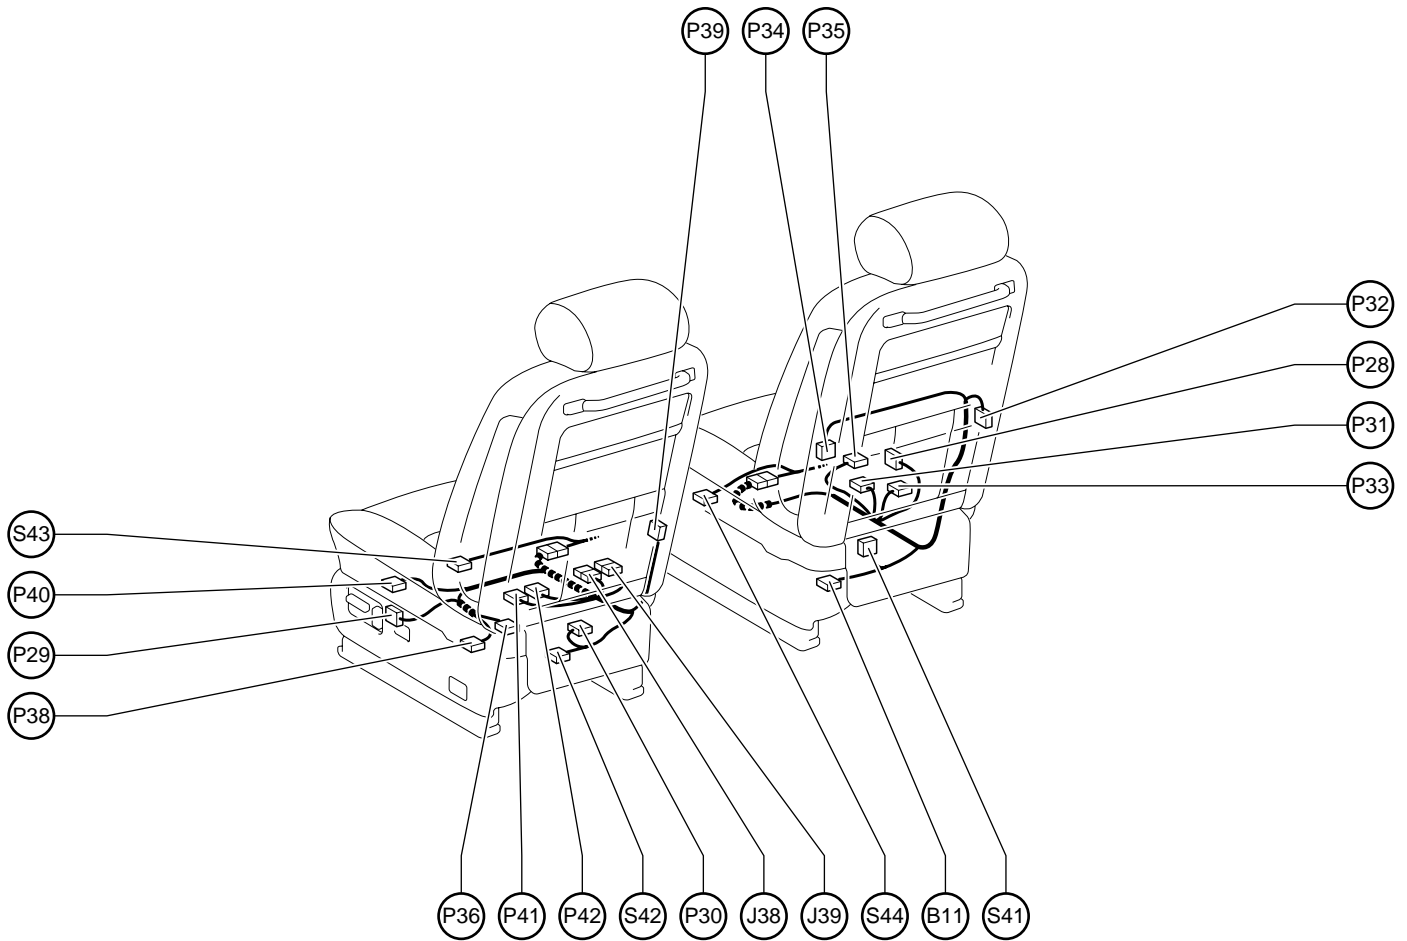

G ELECTRICAL WIRING ROUTING

Position of Parts in Front Seat

[RHD]

B 11 BuckleSW(DriverSide)

J 38 JunctionConnector

J 39 JunctionConnector

P 28 PowerSeatControlSW(Driver'sSeat)

P 29 PowerSeatControlSW(FrontPassenger'sSeat)

P 30 PowerSeatLimitSW(FrontPassenger'sSeat)

P 31 PowerSeatMotor(Driver'sSeatFrontVerticalControl)

P 32 PowerSeatMotor(Driver'sSeatLumbarSupportControl)

P 33 PowerSeatMotor(Driver'sSeatRearVerticalControl)

P 34 PowerSeatMotor(Driver'sSeatRecliningControl)

P 35 PowerSeatMotor(Driver'sSeatSlideControl)

P 36 PowerSeatMotor

(FrontPassenger'sSeatFrontVerticalControl)

P 38 PowerSeatMotor

(FrontPassenger'sSeatRearVerticalControl)

P 39 PowerSeatMotor

(FrontPassenger'sSeatRecliningControl)

P 40 PowerSeatMotor(FrontPassenger'sSeatSlideControl)

P 41 PowerSeatRelay(RecliningControl)

P 42 PowerSeatRelay(SlideControl)

S 41 SeatHeater(DriverSide)