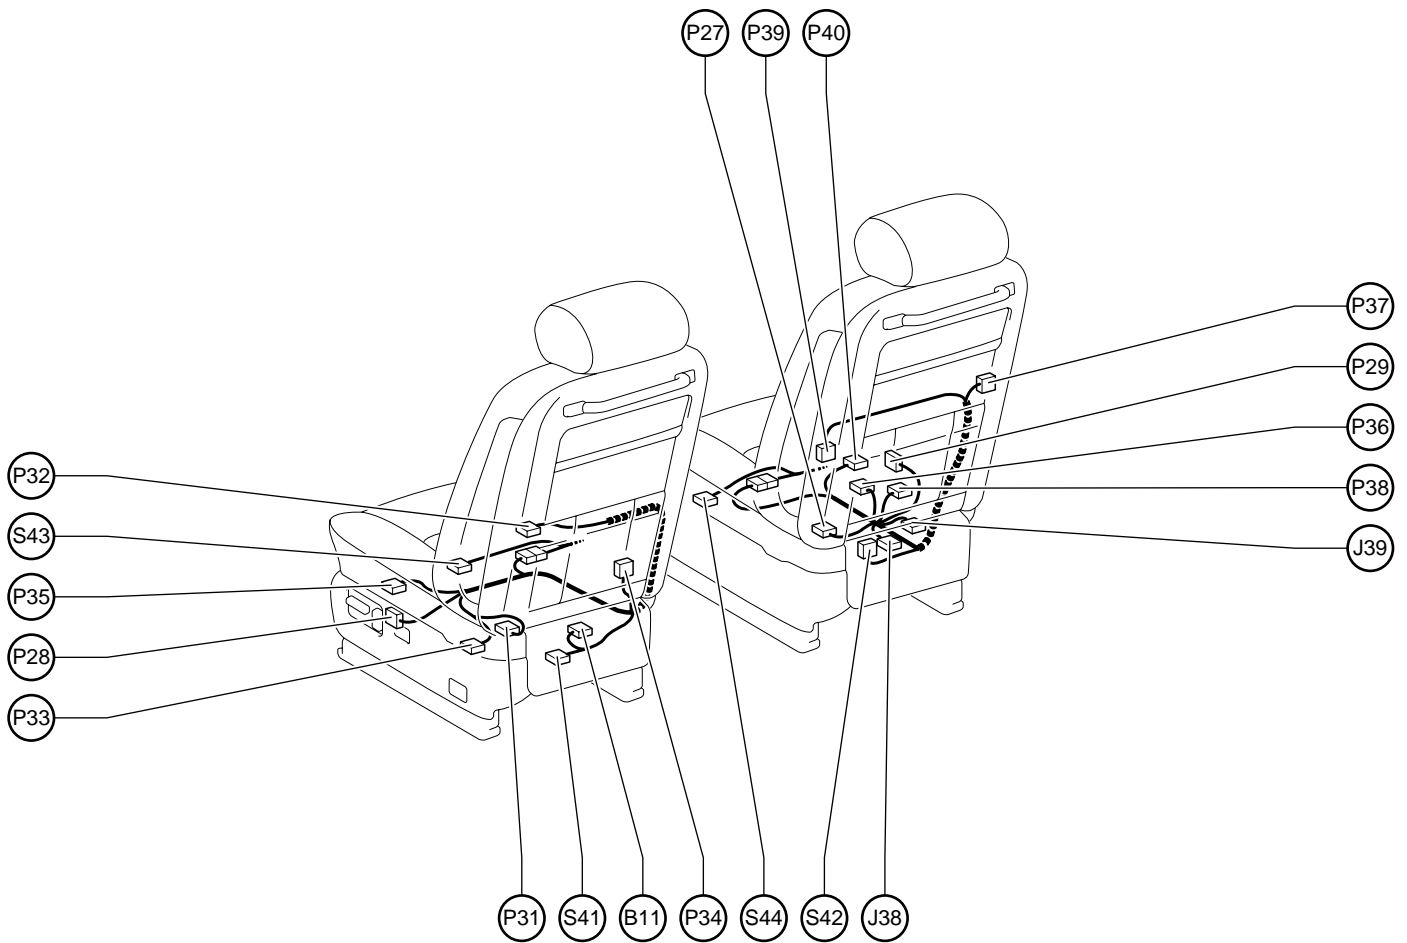

# G ELECTRICAL WIRING ROUTING

## Position of Parts in Front Seat

[LHD]

B 11 BuckleSW(DriverSide)

J 38 JunctionConnector

J 39 JunctionConnector

P 27 PowerSeatControlRelay

P 28 PowerSeatControlSW(Driver'sSeat)

P 29 PowerSeatControlSW(FrontPassenger'sSeat)

P 35 PowerSeatMotor(Driver'sSeatSlideControl)

P 36 PowerSeatMotor

(FrontPassenger'sSeatFrontVerticalControl)

P 37 PowerSeatMotor

(FrontPassenger'sSeatLumbarSupportControl)

P 38 PowerSeatMotor

(FrontPassenger'sSeatRearVerticalControl)

P 39 PowerSeatMotor

(FrontPassenger'sSeatRecliningControl)

P 40 PowerSeatMotor(FrontPassenger'sSeatSlideControl)

S 41 SeatHeater(DriverSide)

S 42 SeatHeater(FrontPassengerSide)

S 43 SideAirbagSquibFrontLH

S 44 SideAirbagSquibFrontRH