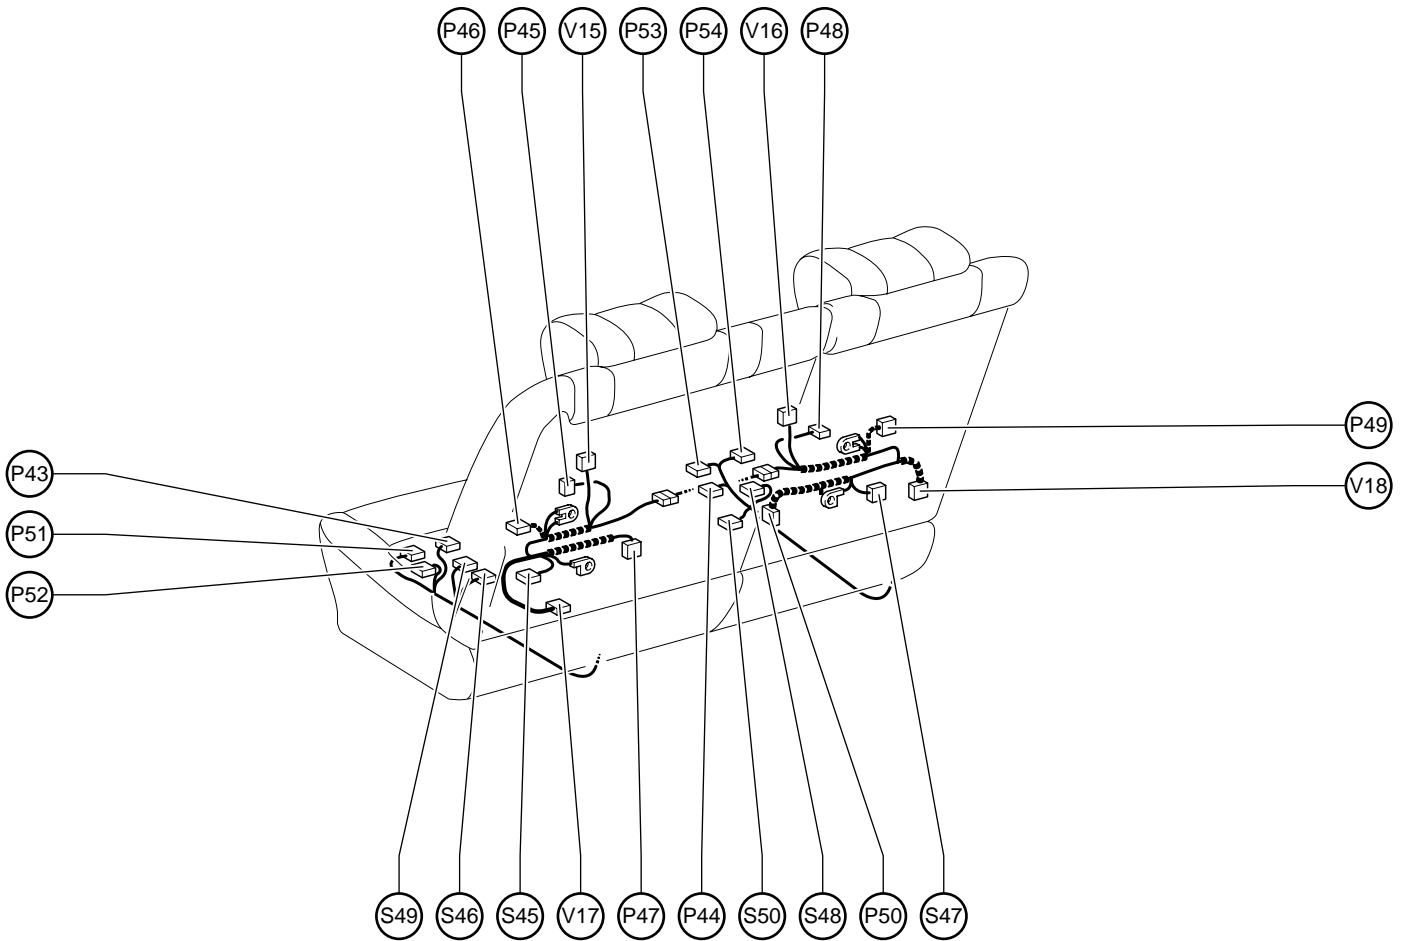

Position of Parts in Rear Seat

[RHD]

- | | |
|---|---|
| P43 Power Seat Limit SW Rear LH | P53 Power Seat Motor and Position Sensor
(Rear Seat RH Slide Control) |
| P44 Power Seat Limit SW Rear RH | P54 Power Seat Motor and Position Sensor
(Rear Seat RH Vertical Control) |
| P45 Power Seat Motor
(Rear Seat LH Head Rest Top and Bottom Control) | S45 Seat Heater Rear LH (Seat Back) |
| P46 Power Seat Motor
(Rear Seat LH Head Rest Turning Control) | S46 Seat Heater Rear LH (Seat Cushion) |
| P47 Power Seat Motor
(Rear Seat LH Lumbar Support Control) | S47 Seat Heater Rear RH (Seat Back) |
| P48 Power Seat Motor
(Rear Seat RH Head Rest Top and Bottom Control) | S48 Seat Heater Rear RH (Seat Cushion) |
| P49 Power Seat Motor
(Rear Seat RH Head Rest Turning Control) | S49 Step Light Rear LH |
| P50 Power Seat Motor
(Rear Seat RH Lumbar Support Control) | S50 Step Light Rear RH |
| P51 Power Seat Motor and Position Sensor
(Rear Seat LH Slide Control) | V15 Vibration Seat ECU LH |
| P52 Power Seat Motor and Position Sensor
(Rear Seat LH Vertical Control) | V16 Vibration Seat ECU RH |
| | V17 Vibrator LH |
| | V18 Vibrator RH |