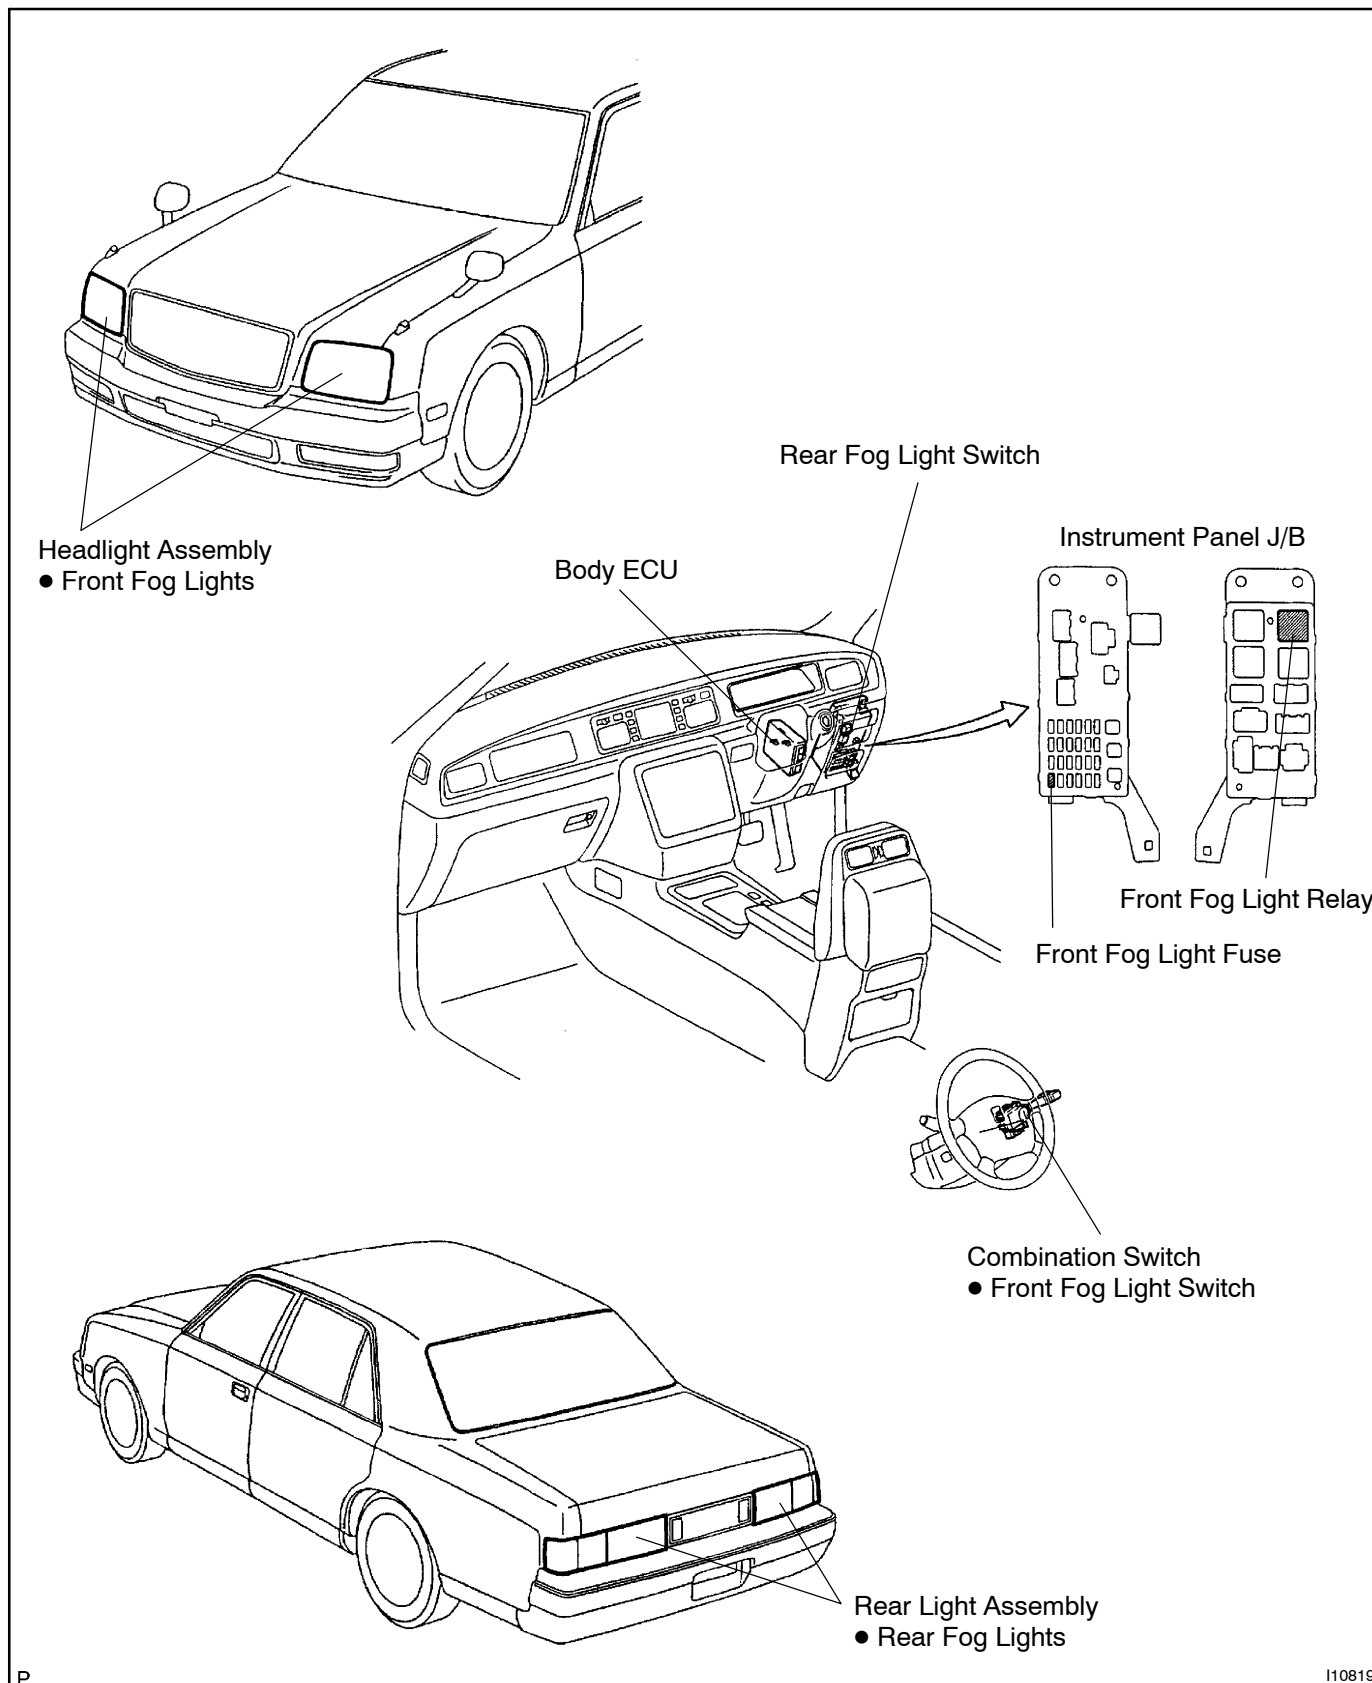

FOG LIGHT SYSTEM LOCATION

BE0H2-05

110819