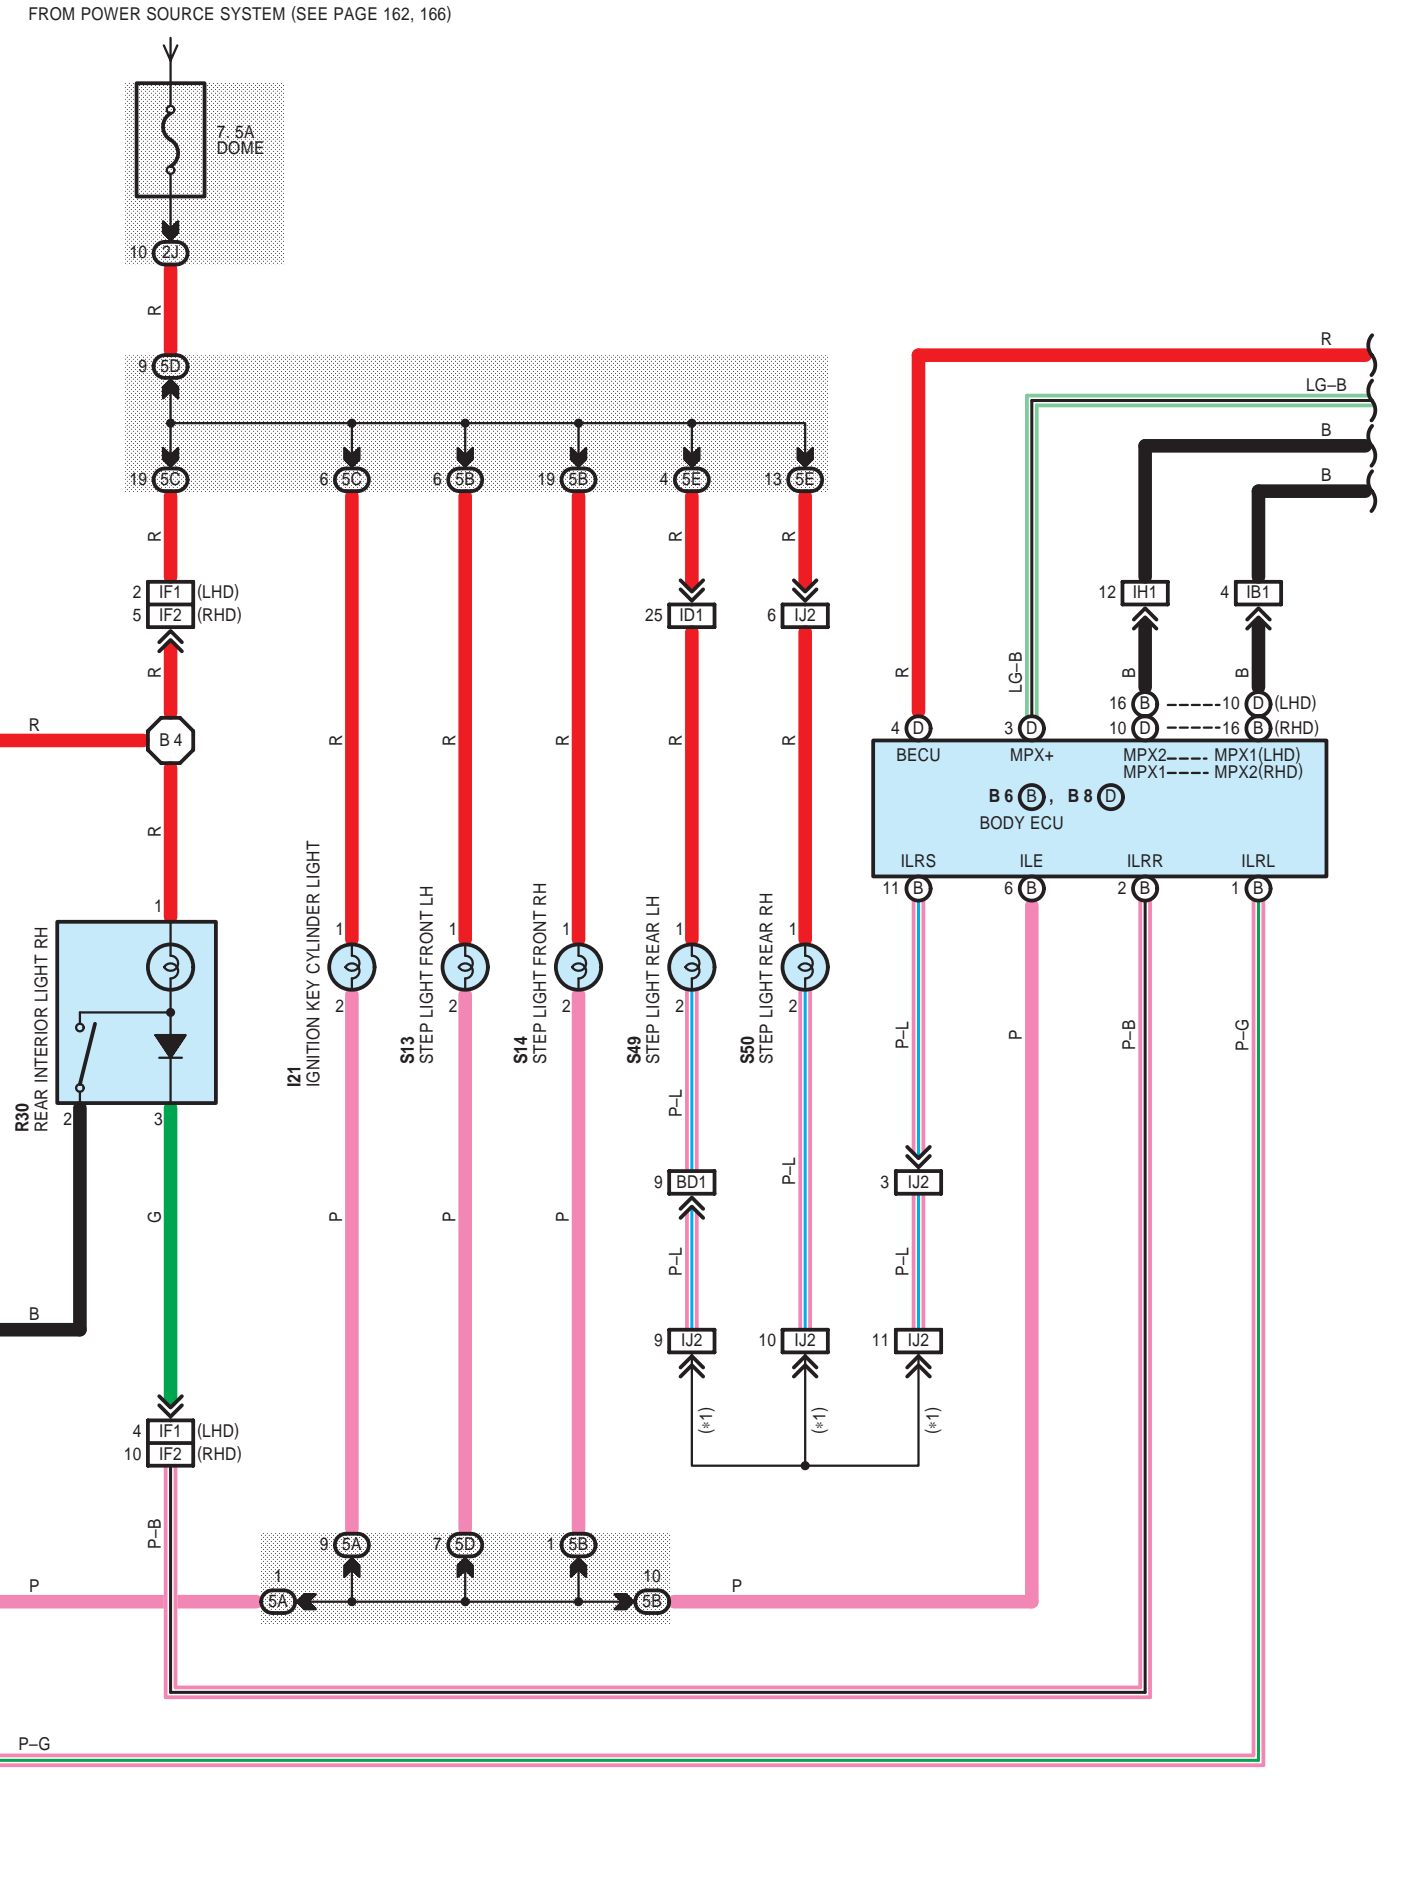

INTERIOR LIGHT

FROM POWER SOURCE SYSTEM (SEE PAGE 162, 166) + 1 : SHORT PIN

INTERIOR LIGHT