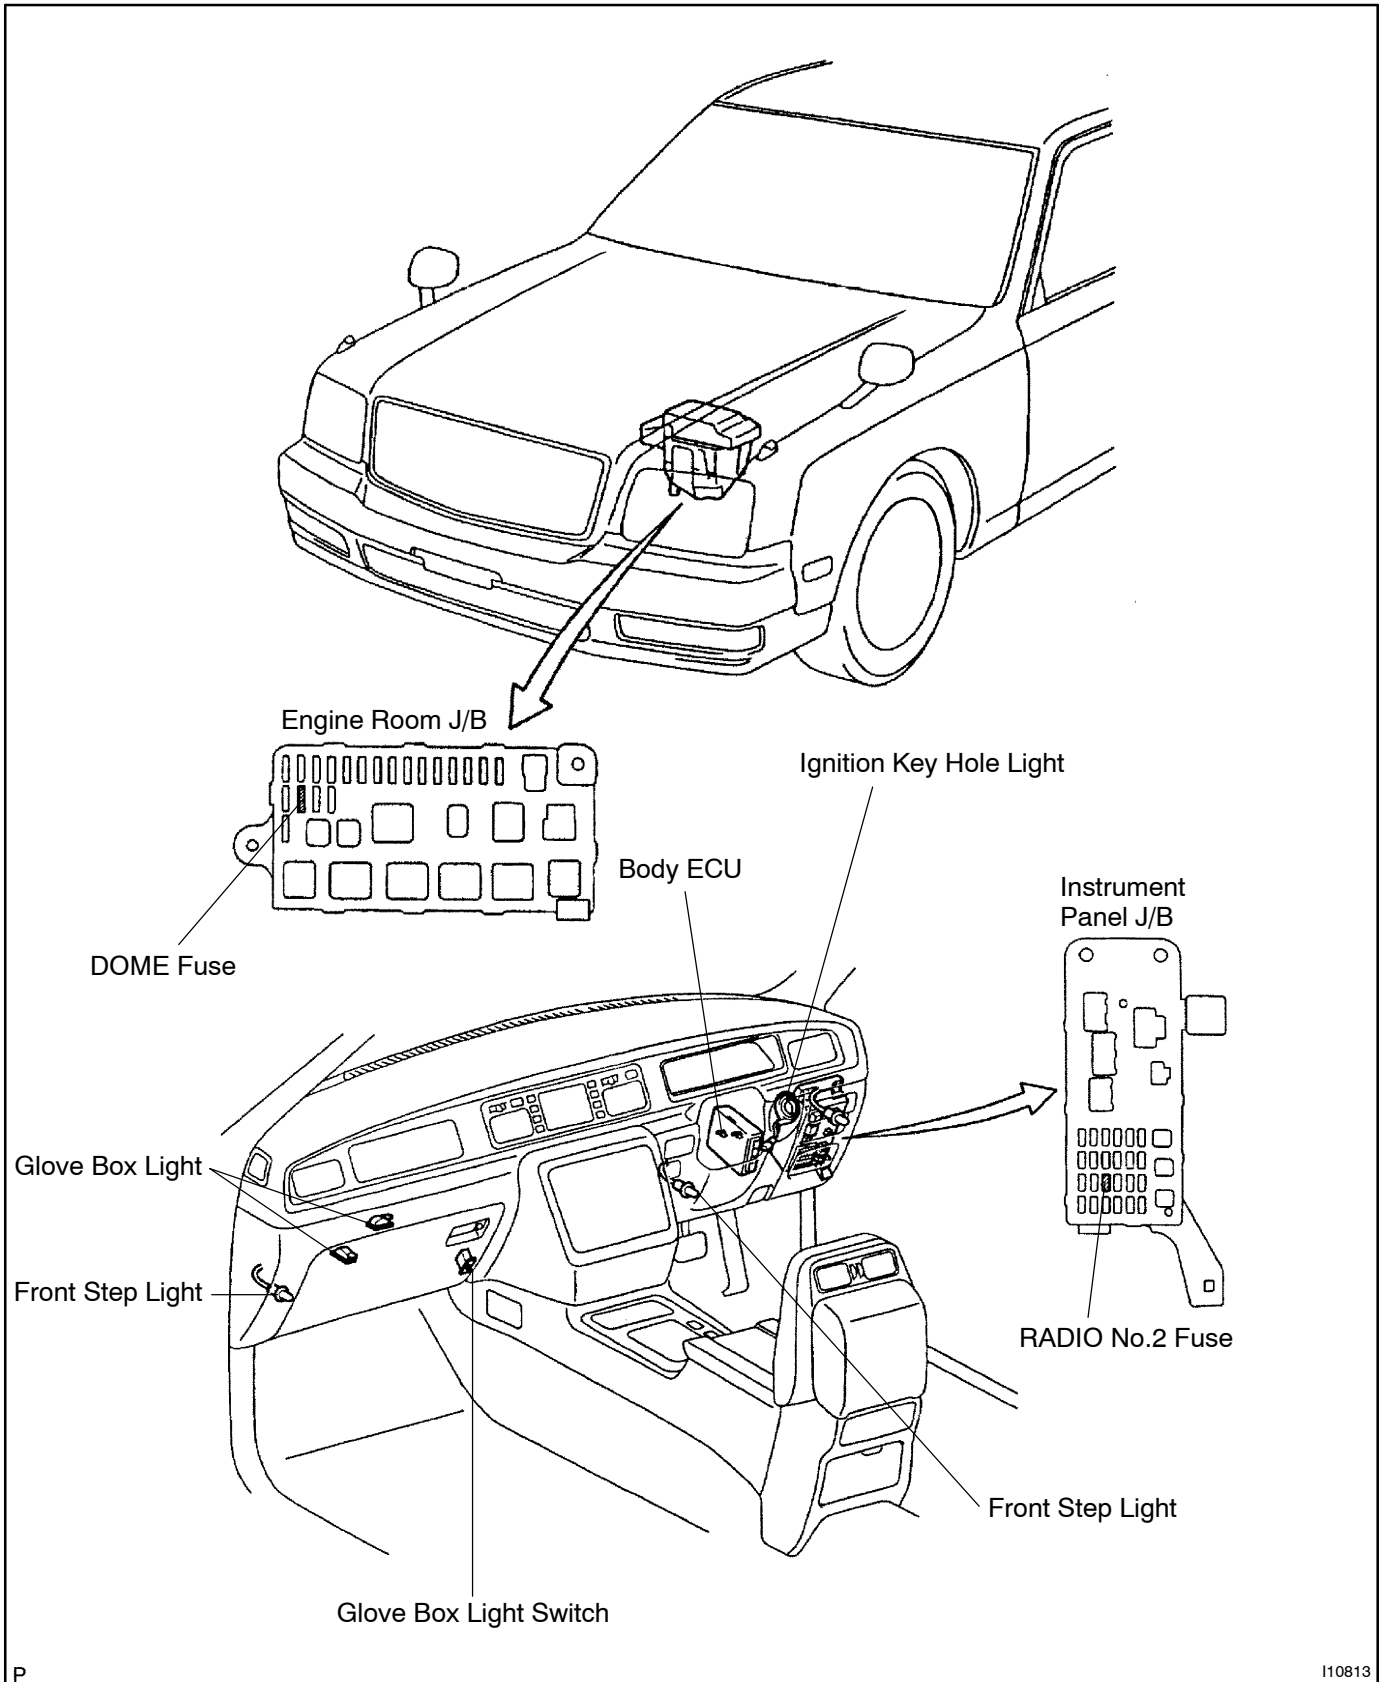

INTERIOR LIGHT SYSTEM

LOCATION

BE130-01

P

110813

BODY ELECTRICAL - INTERIOR LIGHT SYSTEM

P

I10833