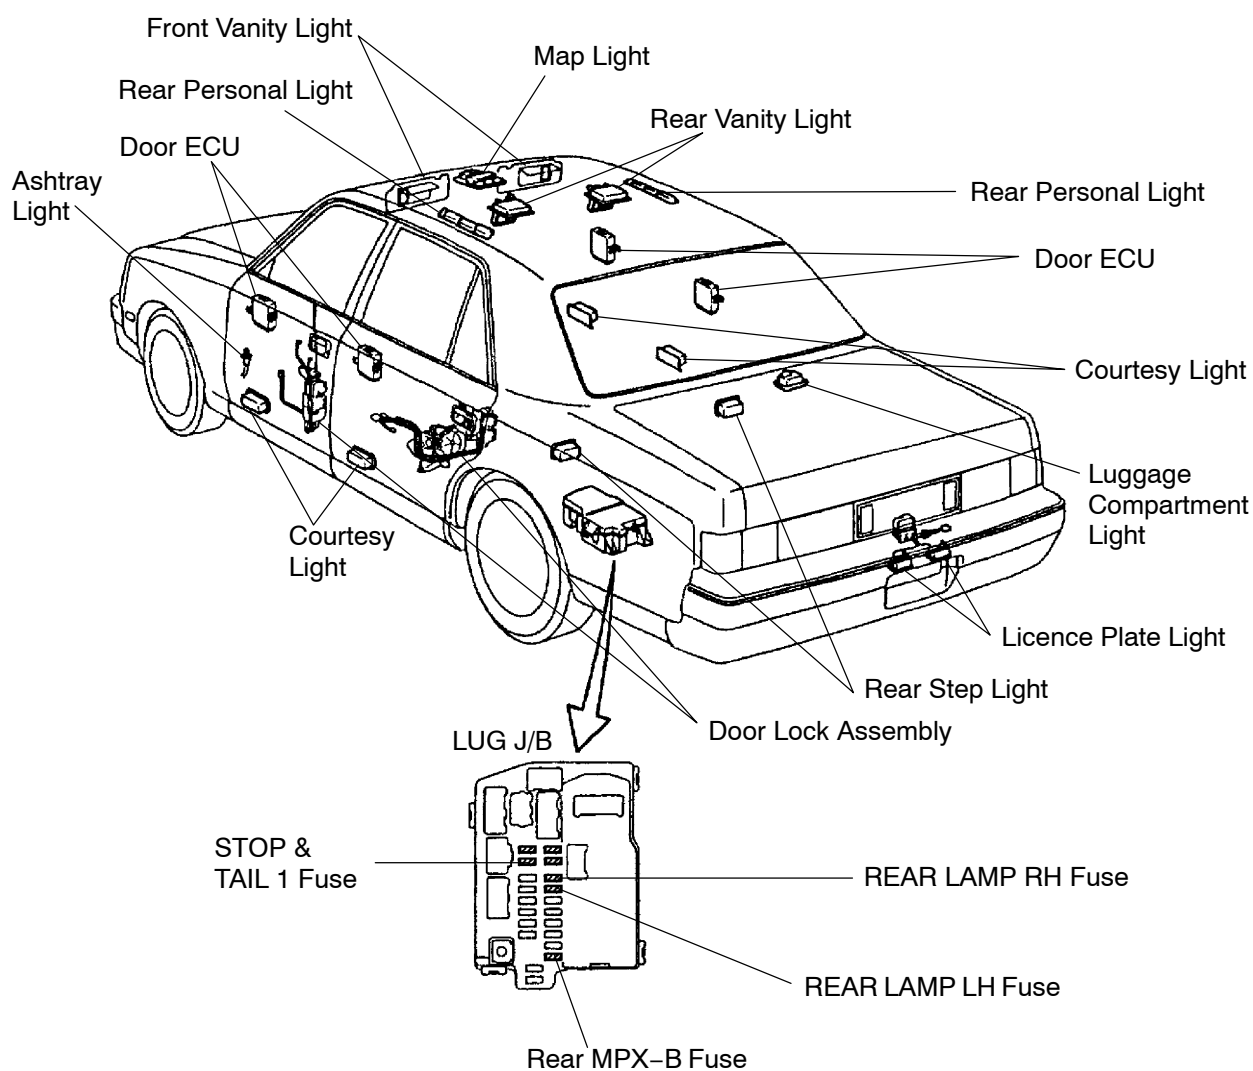

INTERIOR LIGHT SYSTEM

LOCATION

BE130-01

P

110813

BODY ELECTRICAL - INTERIOR LIGHT SYSTEM

P

I10833