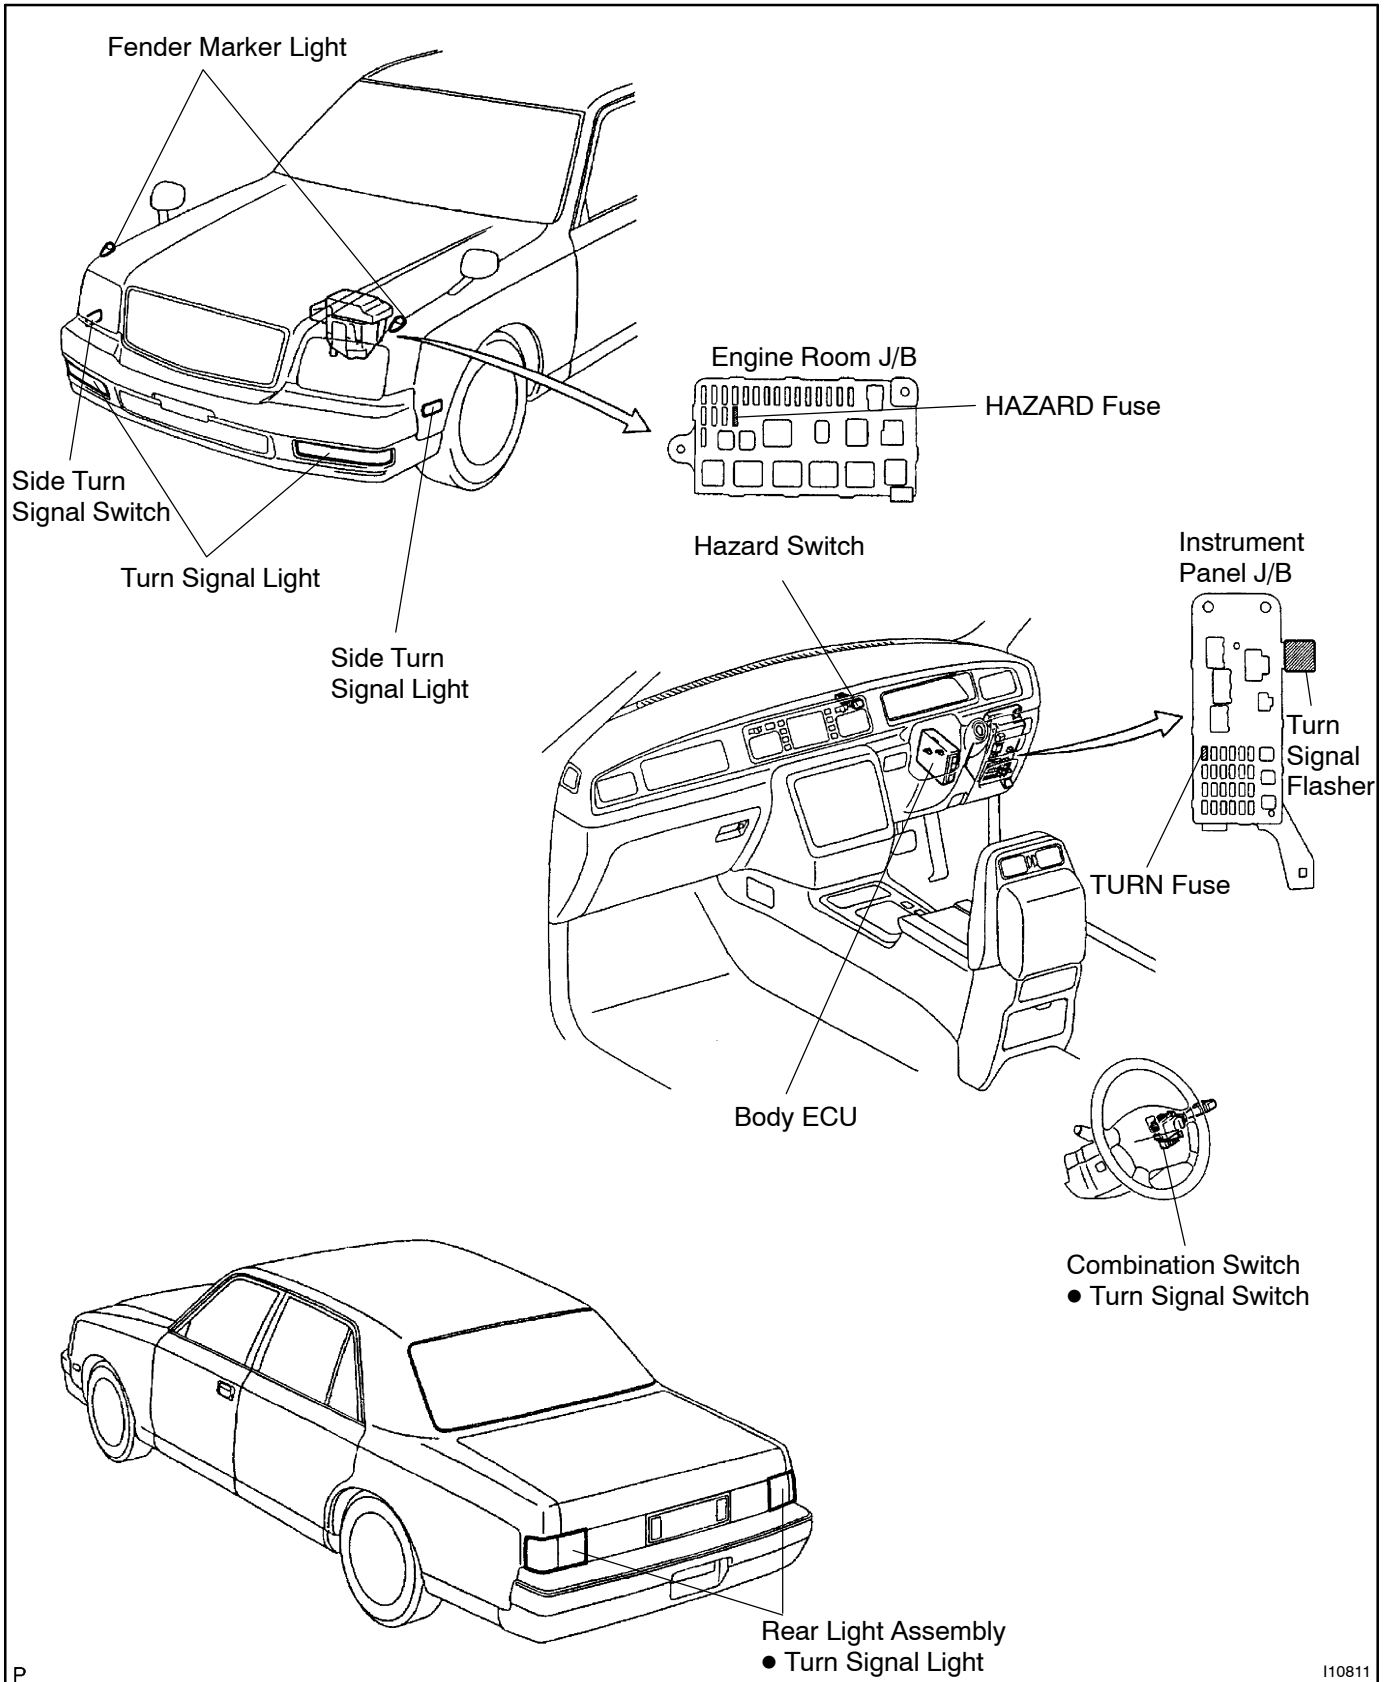

TURN SIGNAL AND HAZARD WARNING SYSTEM

BE0H0-04

LOCATION

I10811