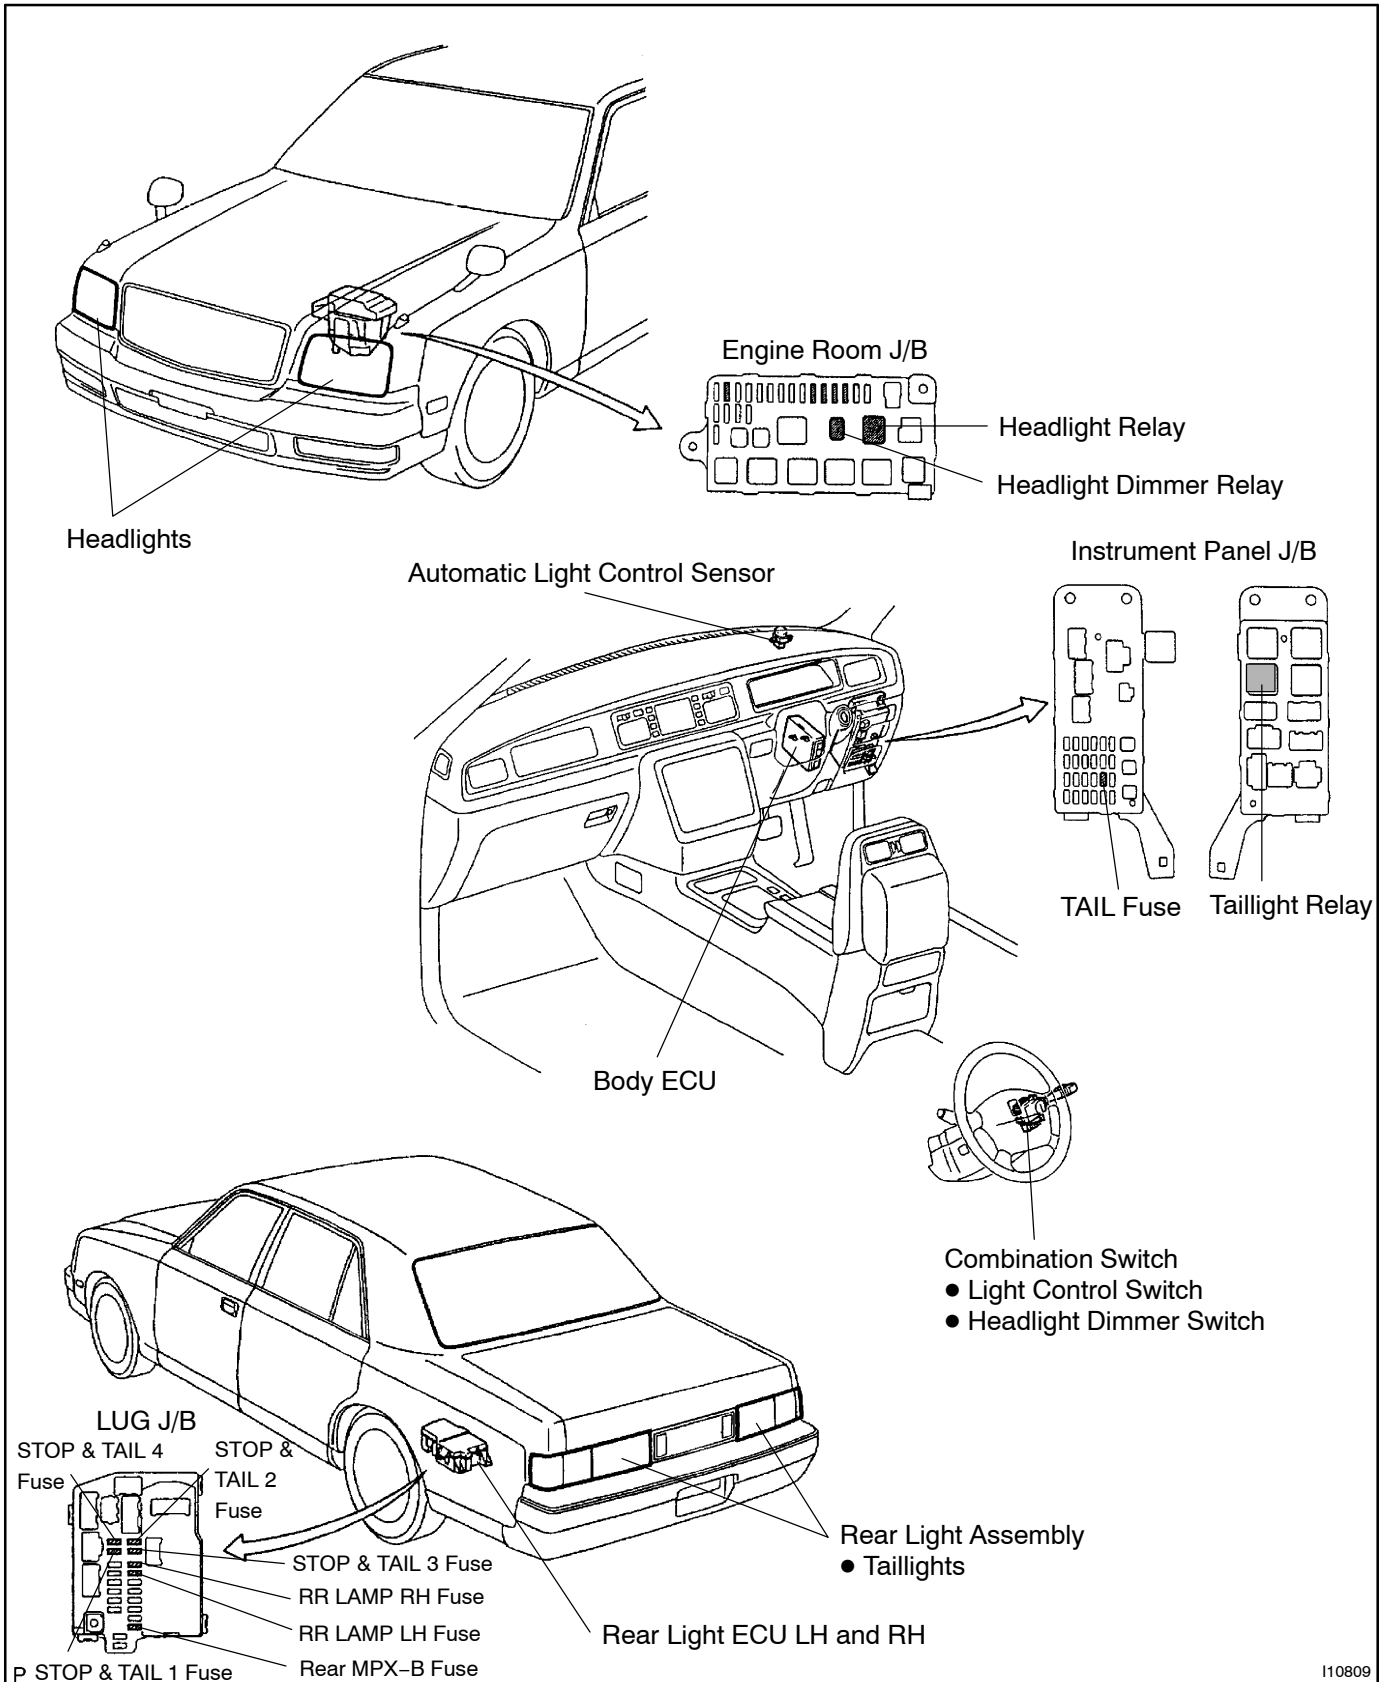

# HEADLIGHT AND TAILLIGHT SYSTEM

BE0H8-05

## LOCATION

110809