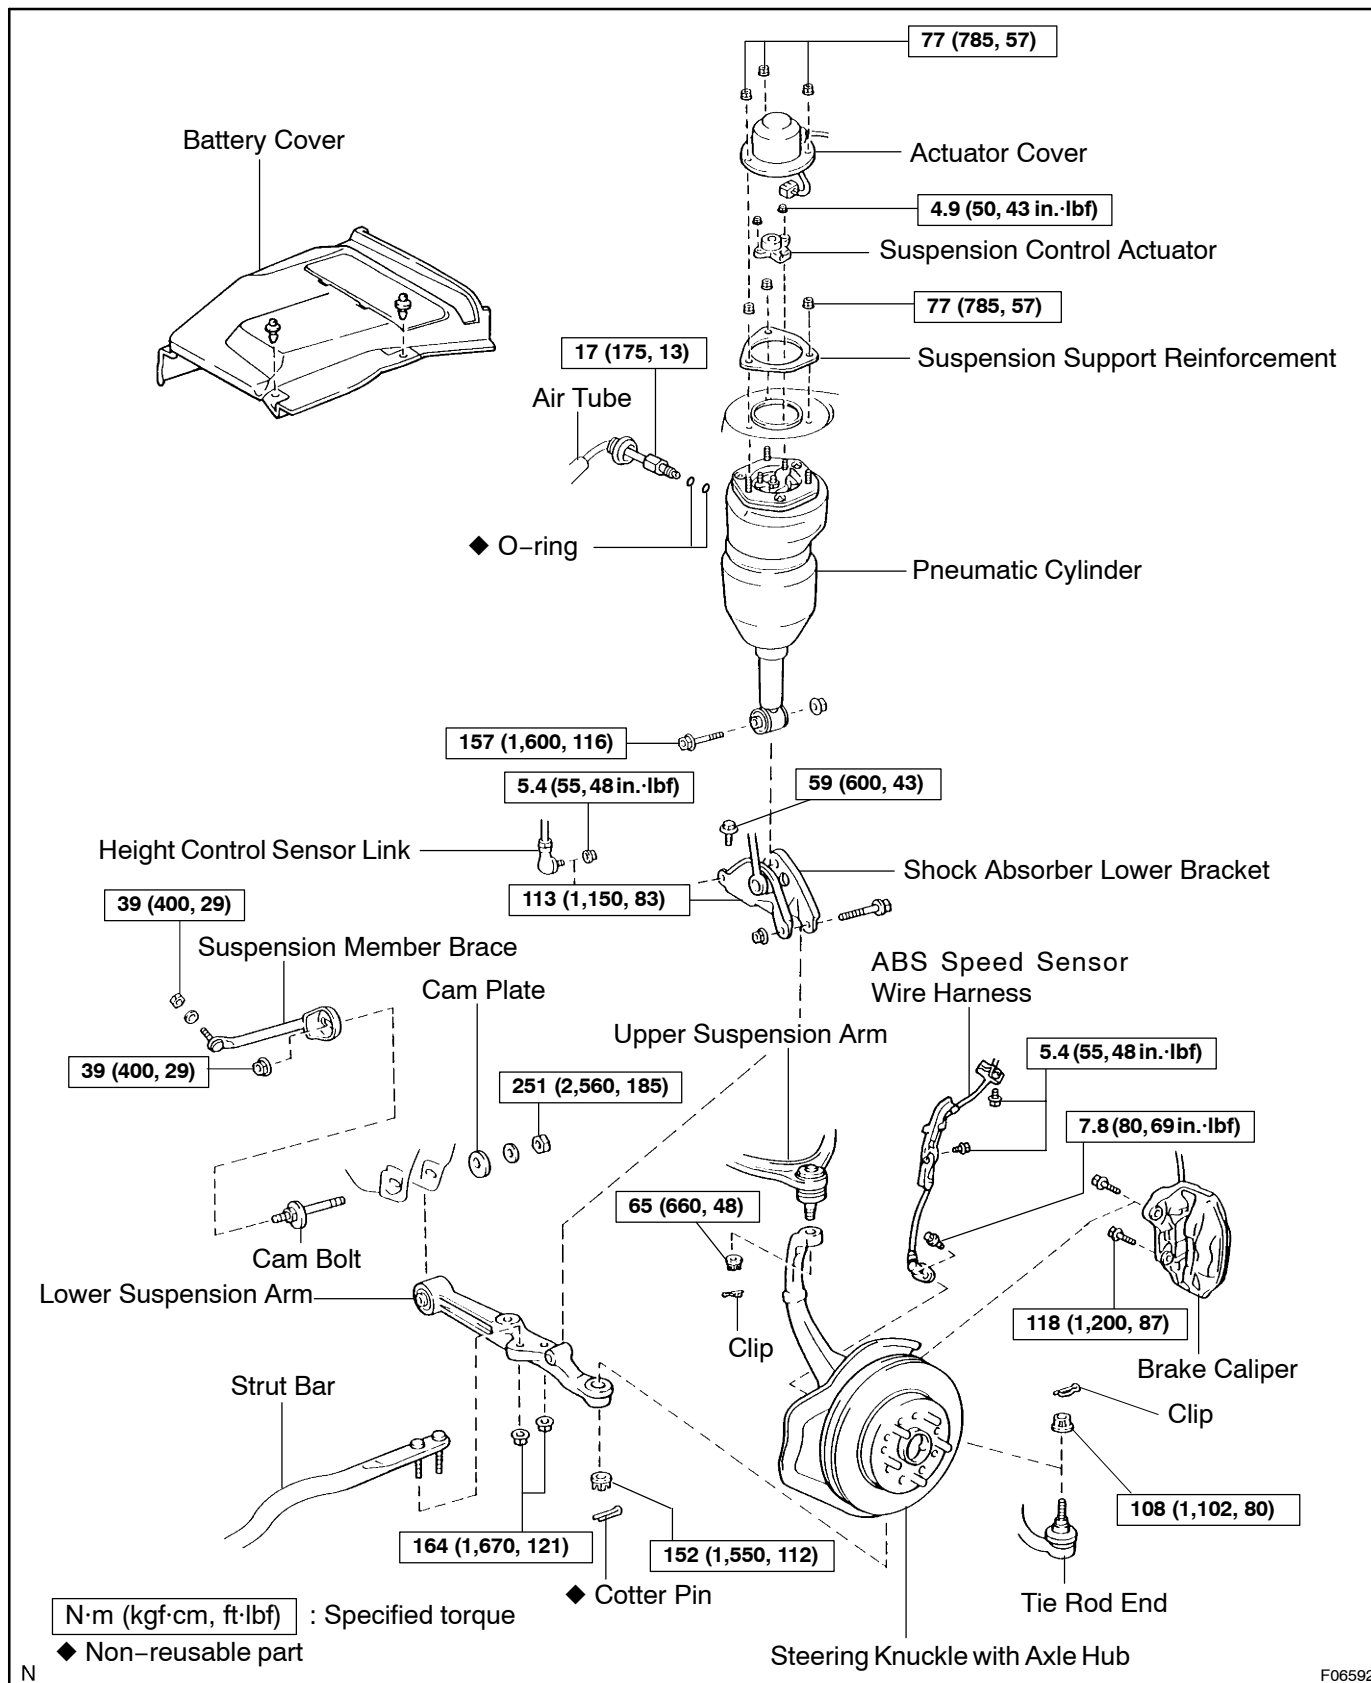

FRONT LOWER SUSPENSION ARM COMPONENTS

SAOJF-02

N

F06592