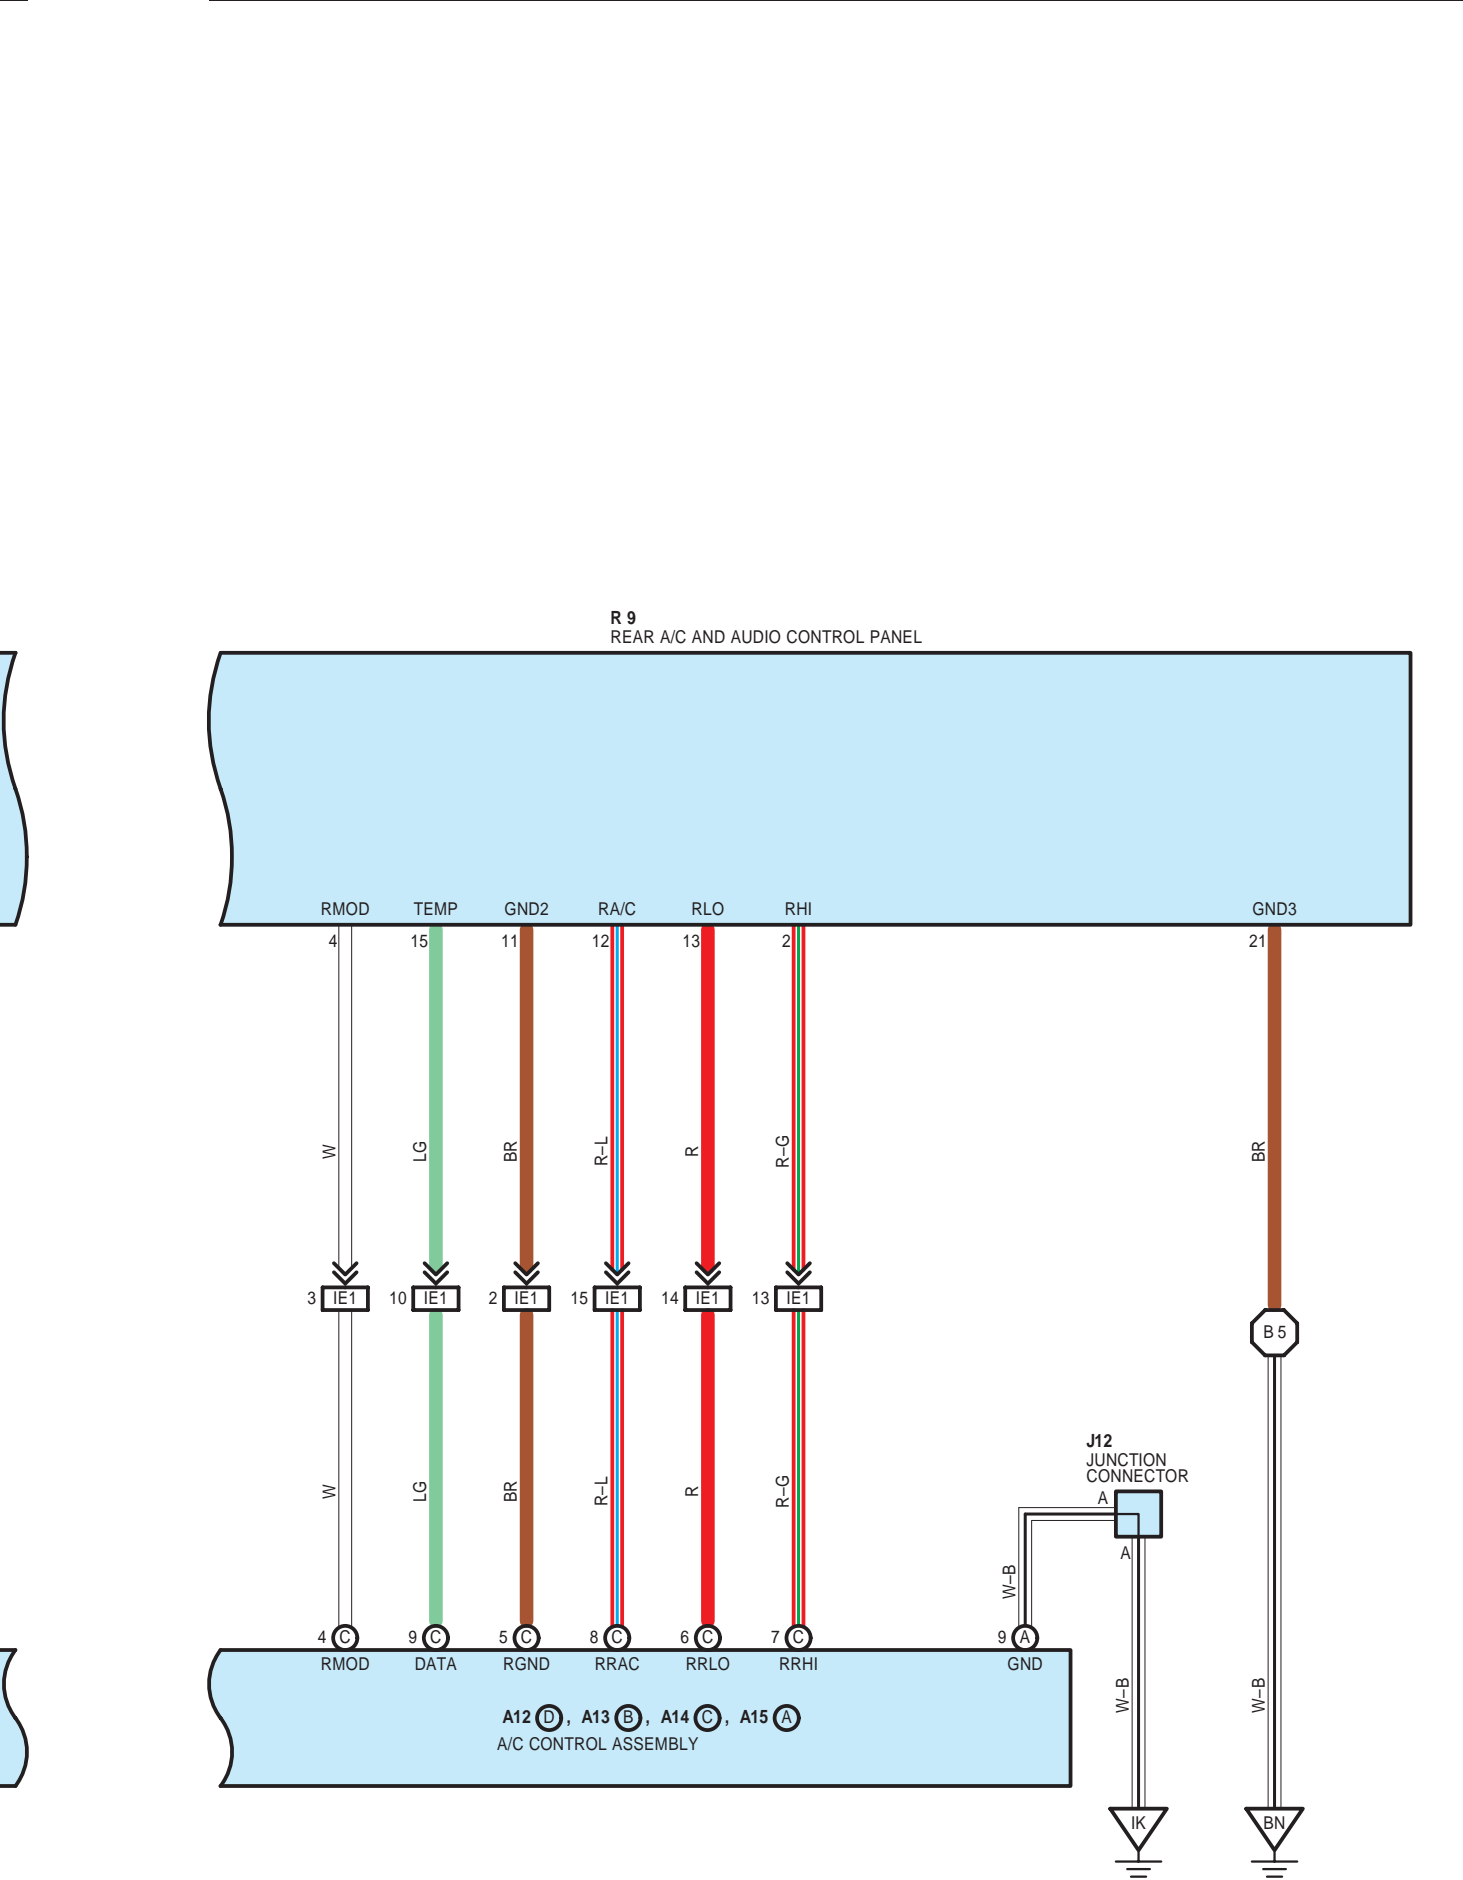

495

CENTURY (EWD366F)

AUTOMATIC AIR CONDITIONER

496

CENTURY (EWD366F)

AUTOMATIC AIR CONDITIONER

497

CENTURY (EWD366F)