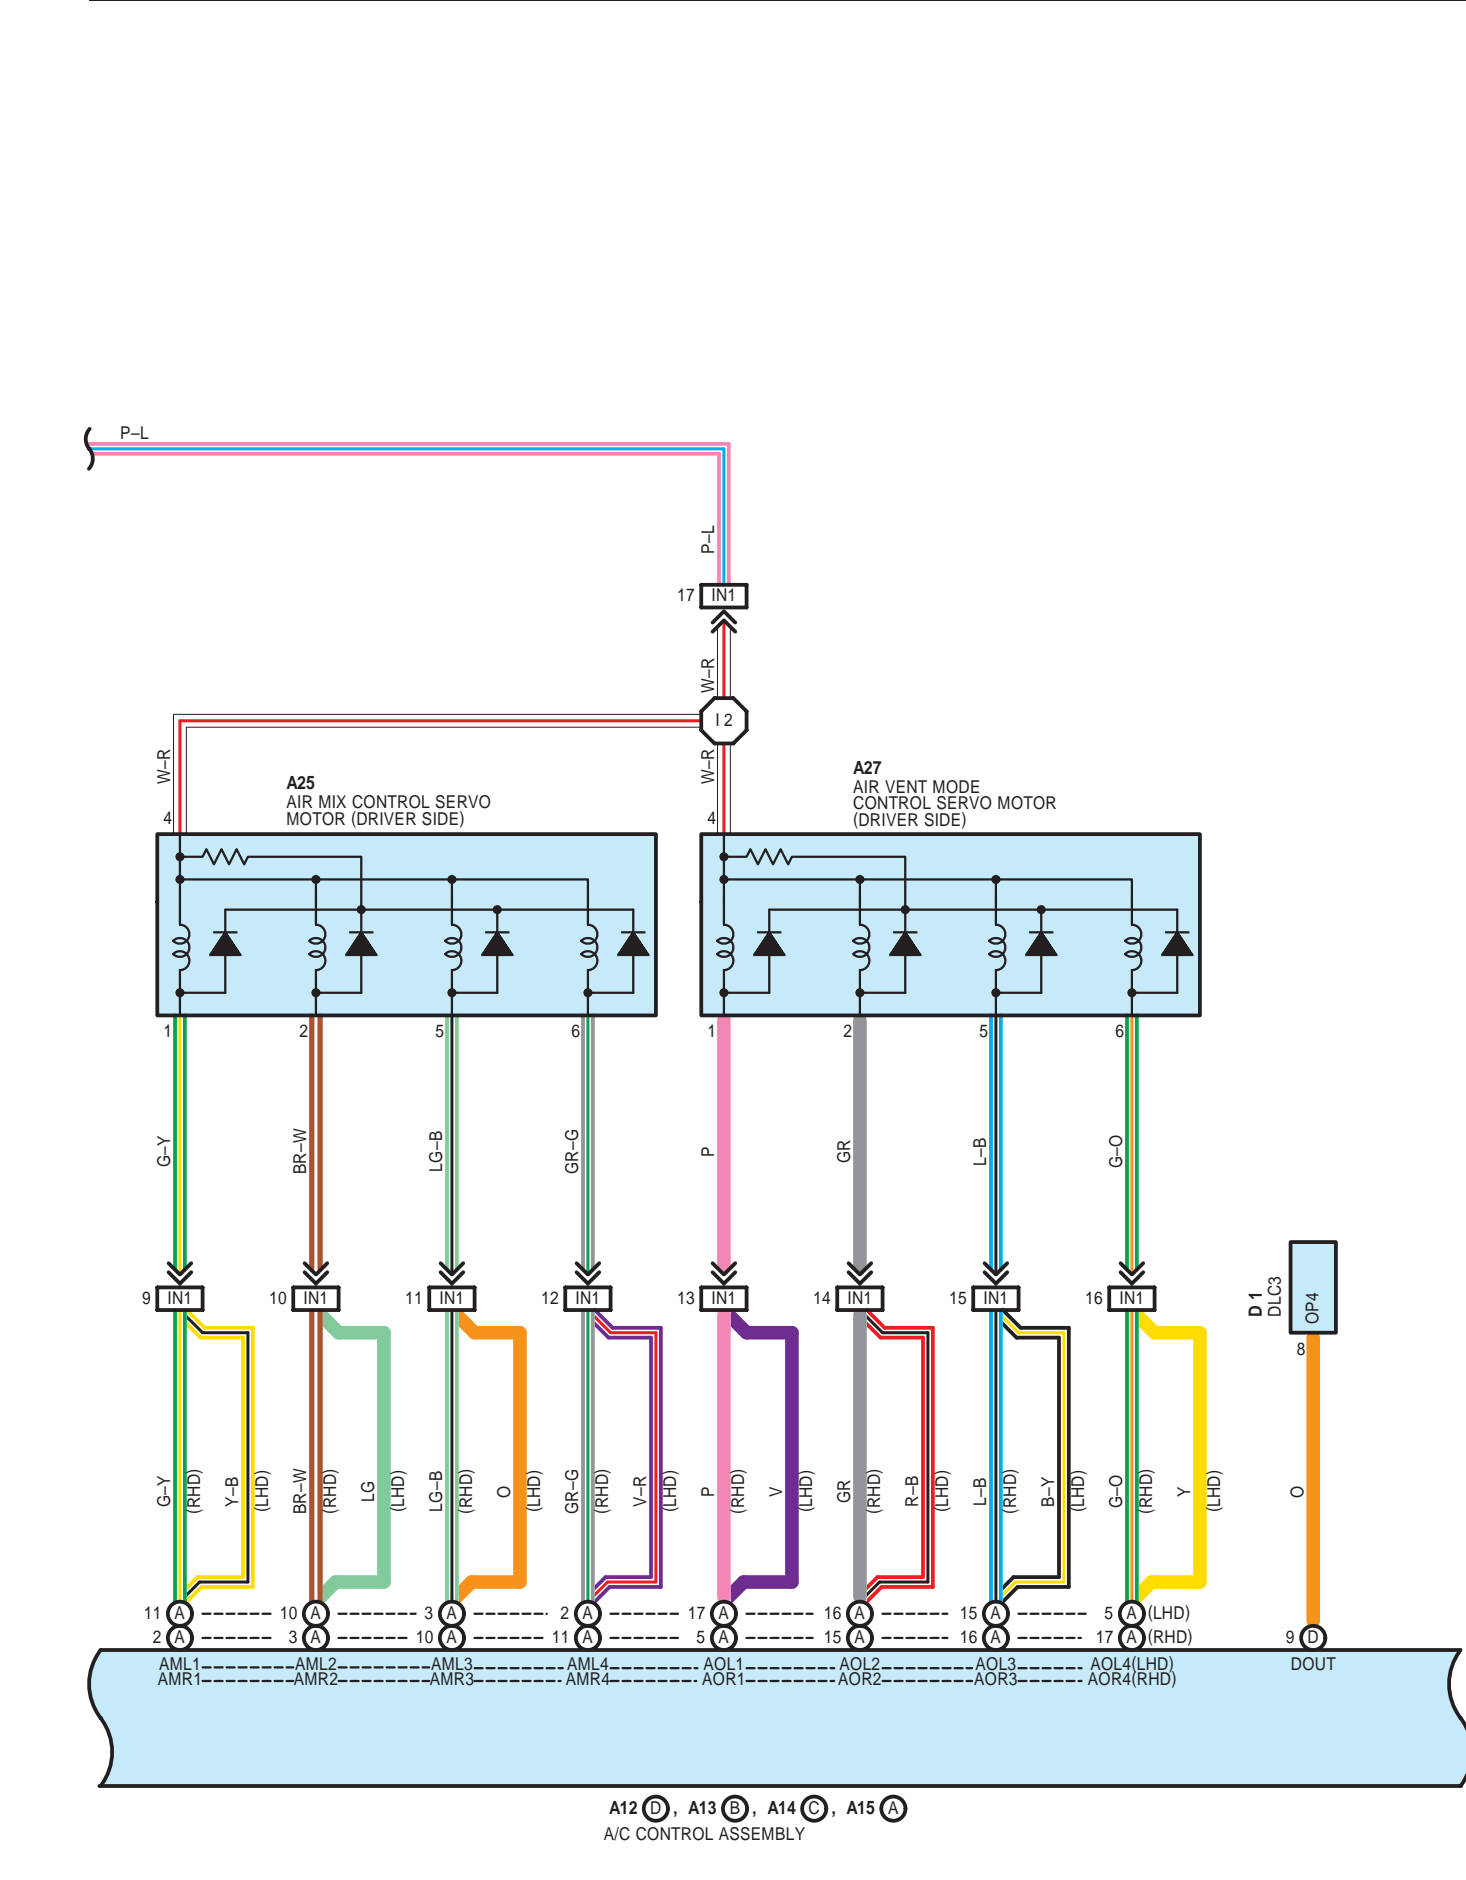

AUTOMATIC AIR CONDITIONER

490

CENTURY (EWD366F)

AUTOMATIC AIR CONDITIONER

491

CENTURY (EWD366F)

AUTOMATIC AIR CONDITIONER

492

CENTURY (EWD366F)

AUTOMATIC AIR CONDITIONER

493

CENTURY (EWD366F)

AUTOMATIC AIR CONDITIONER

494

CENTURY (EWD366F)

AUTOMATIC AIR CONDITIONER

495

CENTURY (EWD366F)

AUTOMATIC AIR CONDITIONER

496

CENTURY (EWD366F)

AUTOMATIC AIR CONDITIONER

497

CENTURY (EWD366F)